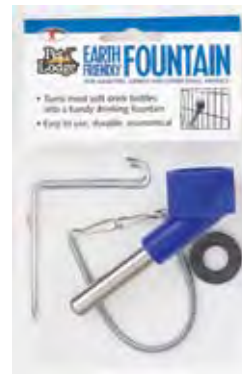

TD20 ThirstyDog® Pet Sport Bottle-20 Ounce

TD20

KC40

Quick-Lock Kennel Cocks 30 & 40 Ounce

- Twist and release lock detaches bowl from base for easy cleaning
- Lock-in-place design prevents spills/will not tip over
- Use on vertical or horizontal wire/fits all wire crates
- Easy installation, no tools required
- 20 ounce also available - see details inside
- Available in 2 new sizes

KC30 Extra Large Crock for labs, retrievers, shepherds and other large breeds

KC40 Jumbo Crock for bernese, danes, setters and other large breeds

Tap Adaptor

Save time, worry and work with this stainless steel self-watering device. Attach to any outdoor spigot, turn on the faucet and your dog will have a tongue-triggered fresh supply of water.

TAP1 Tap Adapter

TAP2 Tap Adapter for pigs, goats, sheep and other farm animals

Kennel Canteen

Extra-wide mouth bottle is spill-proof and provides 3 times more water than ordinary tubes. Attaches to any kennel.

KC64 1/2 Gallon Kennel Canteen

Soda Bottle Converter

Converts most plastic soda pop bottles into a handy watering device for small animals. Simply screw in bottle and attach to cage with hanger.

EFF1 Earth Friendly Fountain