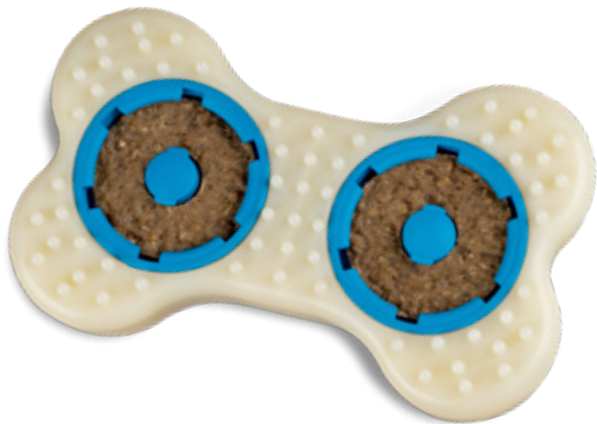

PRODUCT	PRODUCT NUMBER	UPC NUMBER
Two Point Control Leash 5/8 in.	TPC-LSH-5/8	729849164994
Two Point Control Leash 3/4 in.	TPC-LSH-3/4	729849164987

Chilly Penguin

Two sizes available

Available to ship: Now

- The large cavity acts as an ice cube tray
- Holds a wide variety of treat options - flavored water and smearable treats
- Stackable in the freezer

PRODUCT	PRODUCT NUMBER	UPC NUMBER
Chilly Penguin small	BB-PENGUIN-S	729849163843
Chilly Penguin medium large	BB-PENGUIN-ML	729849163850

Forever Bone

Three sizes available

Available to ship: August 2018

- Made from nylon and durable vanilla-scented rubber
- Holds 2 rawhide treat rings (4 natural rawhide rings included)
- Add treat rings to SnapFit™ cups for engaging play