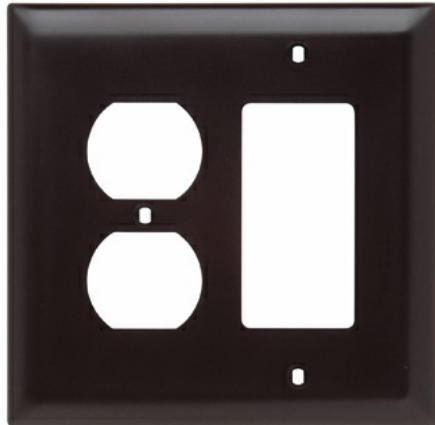

Legrand

Combination Openings, 1 Duplex Receptacle & 1 Decorator, Two Gang, Brown
Part No. TPJ826

Trademaster Wall Plate Jumbo 2gang 1duplex Decorator Gray

Features & Benefits

Molded of rugged, practically indestructible self-extinguishing nylon. Available in 'TP' series, extra 3/16 inch width and height than Standard size plates; and 'TPJ' series, extra 3/16 inch width and height than Junior-Jumbo size plates.

Available in Ivory, White, Brown, Gray, Black, Blue, Orange, Red, and Light Almond.

referred for hospital, industrial, institutional, and other high-abuse applications.

Nominal thickness, .070 inch.

Specifications