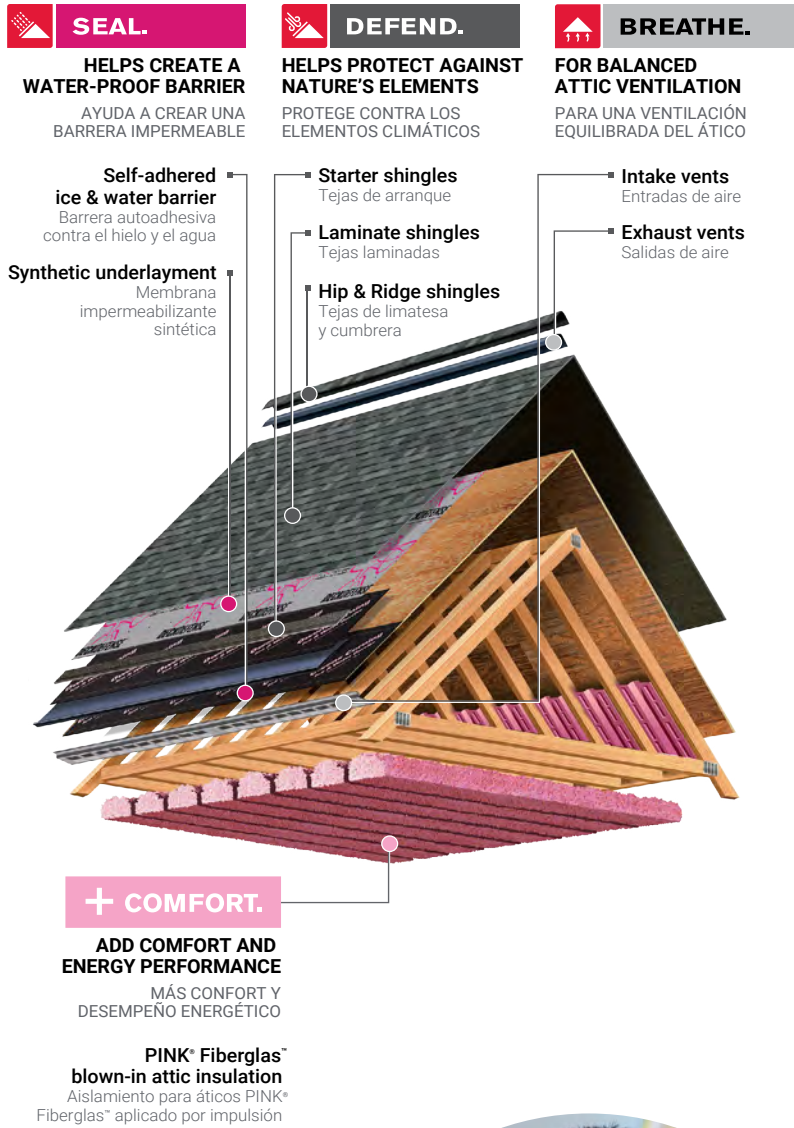

TOTAL PROTECTION SIMPLIFIED™

It takes more than just shingles to protect a home. It takes an integrated system of components and layers designed to perform in three critical areas. The Owens Corning® Total Protection Roofing System® gives you the assurance that all of your Owens Corning® roofing components are working together to help increase the performance of your roof.

TOTAL PROTECTION SIMPLIFIED™

Se necesita más que simplemente tejas para proteger su vivienda. Se necesita un sistema integral de componentes y capas diseñadas para desempeñarse en tres áreas críticas. El Total Protection Roofing System® de Owens Corning® le garantiza que todos sus componentes para techo de Owens Corning® funcionan en conjunto para aumentar el desempeño del techo.