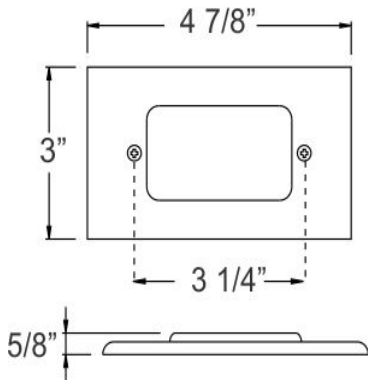

Catalog#: 7112C
STEP LIGHT FACE PLATE

Category Landscape Lighting
Page [122](#)

Specifications:

Housing : Fits with [7100H](#) or [7100H-LED](#)

Cat. No.	Material	Finish	UPC
*7112C-AB	Solid Brass	Antique Brass	615624270106
7112C-ARB	Solid Brass	Architectural Bronze	615624270120
7112C-AG	Solid Brass	Aged Green	615624270113
7112C-BR	Aluminum	Bronze Powder Coat	615624270151
7112C-BK	Aluminum	Black Powder Coat	615624270144
7112C-WH	Aluminum	White Powder Coat	615624270175
7112C-SS	Stainless Steel	Brushed Stainless Steel	615624270168