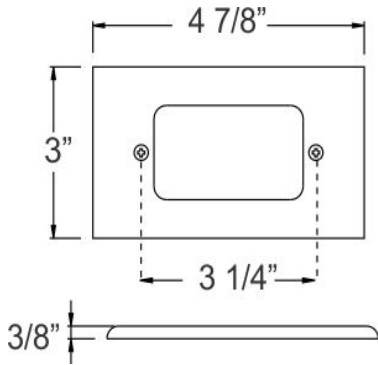

Catalog#: 7110C
STEP LIGHT FACE PLATE

Category Landscape Lighting
Page [122](#)

Specifications:

Housing: Fits with [7100H](#) or [7100H-LED](#)

Cat. No.	Material	Finish	UPC
7110C-ARB	Solid Brass	Architectural Bronze	615624270045
7110C-BR	Aluminum	Bronze Powder Coat	615624270076
7110C-BK	Aluminum	Black Powder Coat	615624270069
7110C-WH	Aluminum	White Powder Coat	615624270090
7110C-SS	Stainless Steel	Brushed Stainless Steel	615624270083