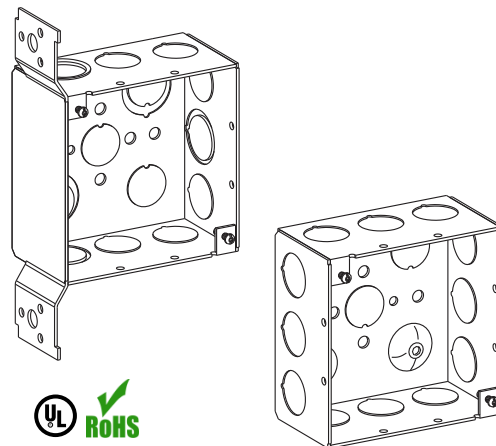

SPECIFICATION & FEATURES

DESCRIPTION:

Orbit Industries' 4" Square (4S) Deep Boxes are used to install lighting fixtures, switches, and receptacles in ceilings and walls. They are constructed from 16 gauge galvanized steel. These 2-1/8" deep, welded boxes include metal clad cable clamps for ease of installation. Selected Orbit Industries models include brackets to directly mount on a stud or a raised ground emboss and pre-assembled 3-way, with a 10-32 ground screw and a solid #12AWG 7" pigtail.

Knockout:

50: 1/2" K.O.; 75: 3/4" K.O.; 100: 1" K.O.

MKO: Moon K.O. (1/2" and 3/4" K.O.)

Bracket:

FB: (L: 7-3/8", W: 1-9/16") Offset (Flush) Mounts on flat side of stud

WB: (L: 7-1/2", W: 1-9/16") Offset (Flush) With positioning spurs to mount box on side of stud

MS: (L: 2-1/2", W: 1-3/8") Offset (Flush) Self-Gripping Metal Stud Bracket with Box Support Clip. Engages on either side of metal stud. U.S. Patent No.: 8,262,043

Mfg. Process:

WELDED

4" SQUARE (4S) WELDED DEEP BOXES 2-1/8" DEEP