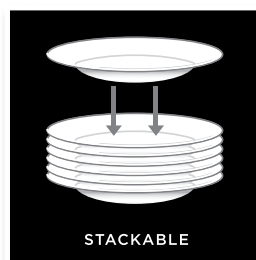

DURABLE VITRELLE

3 LAYER GLASS

BREAK & CHIP RESISTANT

Savvy consumers know Corelle® dinnerware is not only iconic, it's also trusted as a smart choice for their table – it's durable, chip- and break-resistant, dishwasher-safe and impervious to scratches and stains.

Plates and Bowls made in the USA.
Stoneware mugs made in China.

CORELLE®