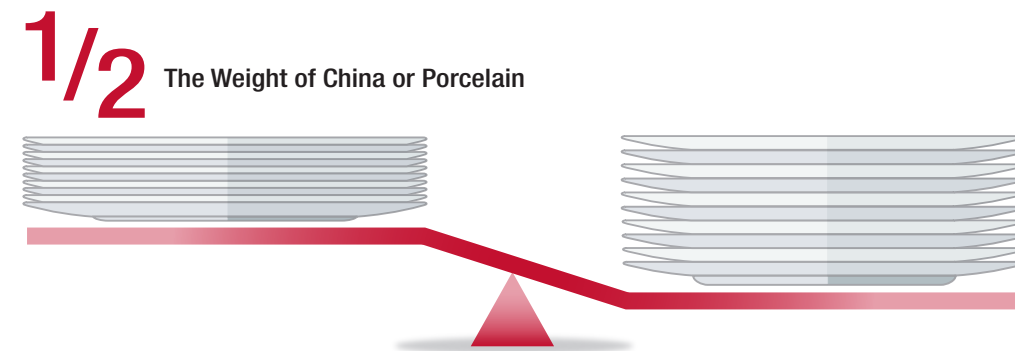

✓ Lighter Weight

✓ Hygienic – Non-porous surface provides a food safe and hygienic surface preventing any absorption of food particles or liquids that may form bacteria over time

✓ Easy to Clean – Stain and scratch resistant (no knife marks), non-stick surface, dishwasher safe

Cost Comparison of Corelle® to Ceramic Tableware

100 (4 Top) Table Establishment (10.5" Plate)	Ceramic	Ceramic Novelty Shapes	Corelle®
	70 Doz./840 Units	70 Doz./840 Units	70 Doz./840 Units
Average Yearly Replacement	40%	60%	5%
Estimated Opening Cost	$ 2,625.	$ 2,625.	$ 2,932.
Annual Replacement Cost	$ 1,050.	$ 1,575.	$ 147.
Year 1 Replacement	$ 1,260.	$ 1,890.	$ 176.
Year 2 Replacement	$ 1,260.	$ 1,890.	$ 176.
Year 3 Replacement	$ 1,260.	$ 1,890.	$ 176.
Year 4 Replacement	$ 1,260.	$ 1,890.	$ 176.
5 Year Total 10.5" Plate Investment	$ 7,665.	$ 10,185.	$ 3,636.
5 Year % Savings – Corelle vs Ceramic	– 53%	– 64%