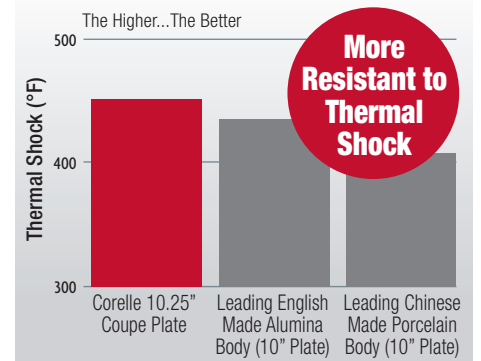

Because of its superior durability compared to stoneware, Corelle dinnerware will produce savings of up to 50% on dinnerware year after year.

Made with proprietary Vitrelle® material, Corelle® provides:

✓ Superior Durability

DROP TEST

Height from which plates dropped before traumatic damage. The higher the height, the more durable it is.

RIM CHIP TEST

Measure impact the rim can withstand before chips. The bigger the impact it can withstand, the more durable it is.

THERMAL SHOCK TEST

Temperature drop the plate can withstand. The higher the temperature difference, the more durable it is.

Performance Test - Average results from tests conducted at Corning NY, Sept. 2016