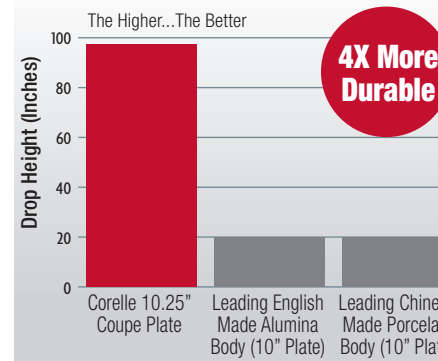

Plates and Bowls made in the USA.
Stoneware mugs made in China.

Corelle® The Ultimate Investment.

Make your investment in dinnerware last longer with Corelle. Foodservice operators are finding that lower priced china dinnerware actually ends up costing more to use because of its greater tendency to chip, crack or break. Continual replacement costs money!

Because of its superior durability compared to stoneware, Corelle dinnerware will produce savings of up to 50% on dinnerware year after year.

Made with proprietary Vitrelle® material, Corelle® provides:

✓ Superior Durability

DROP TEST

Height from which plates dropped before traumatic damage. The higher the height, the more durable it is.

RIM CHIP TEST

Measure impact the rim can withstand before chips. The bigger the impact it can withstand, the more durable it is.