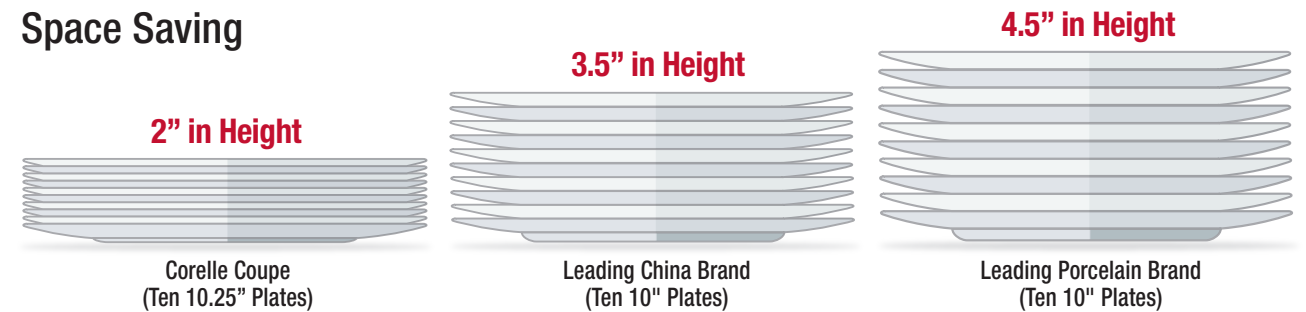

✓ Space Saving