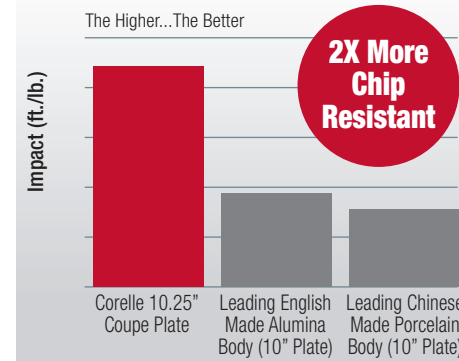

Because of its superior durability compared to stoneware, Corelle dinnerware will produce savings of up to 50% on dinnerware year after year.

Made with proprietary Vitrelle® material, Corelle® provides:

✓ Superior Durability

DROP TEST

Height from which plates dropped before traumatic damage. The higher the height, the more durable it is.

RIM CHIP TEST

Measure impact the rim can withstand before chips. The bigger the impact it can withstand, the more durable it is.

THERMAL SHOCK TEST

Temperature drop the plate can withstand. The higher the temperature difference, the more durable it is.

Performance Test - Average results from tests conducted at Corning NY, Sept. 2016