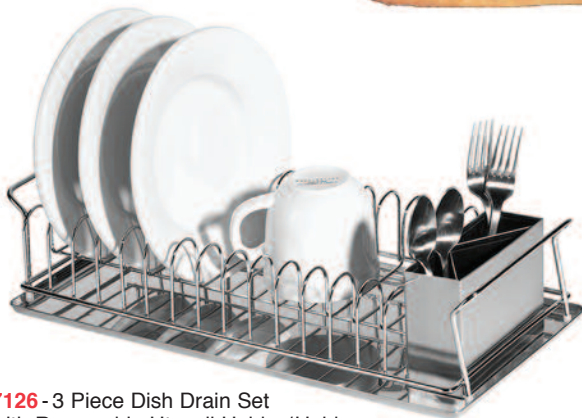

7270 - Acrylic Salad Dressing Bottle with 4 Recipes (8 Oz./2.75" x 6")

5027.2 - 8 Piece Seafood Set Includes 2 Butter Warmers (6 Oz.) & Stands, 2 Crackers, 2 Forks & 2 Extra Sauce Dishes (6 Oz.)

5029.1 - Set of 2 Butter Warmers with S/S Stands (6 Oz.)

5023 - 8 Piece S/S Seafood Set Includes 2 Crackers, 4 Seafood Forks & 2 Sauce Cups

5035 - 9 Piece Oyster Set Includes Stainless Steel Oyster Knife, Wood Shucking Block, 6 Stainless Steel Picks & Stainless Steel Lemon Squeezer

7199 - S/S Roll Top Bread Box with Tempered Glass Lid (15.25" x 9.5" x 8.5")

7051 - S/S Roll Top Bread Box with Frosted Lid (15" x 7.25" x 10")

7027 - S/S Roll Top Bread Box (17.5" x 7.5" x 11.5")

7126 - 3 Piece Dish Drain Set with Removable Utensil Holder/Holds up to 13 Plates (18.25" x 8.5" x 4" H)