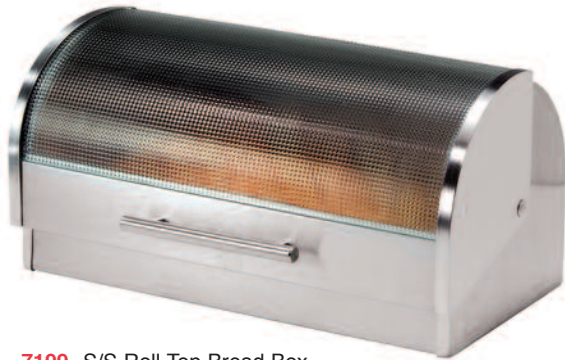

7199 - S/S Roll Top Bread Box with Tempered Glass Lid (15.25" x 9.5" x 8.5")