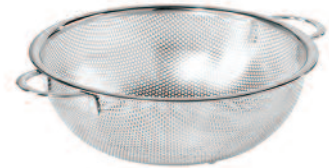

7347 - S/S Jumbo Grease Can with Strainer (4 Qt.)

Fine holes & footed bottom allow for efficient drainage!

5636 - Precision Perforated S/S Colander with Footed Bottom & Handles (1 Qt./6.5" Dia.)

5638 - Precision Perforated S/S Colander with Footed Bottom & Handles (4 Qt./11.25" Dia.)