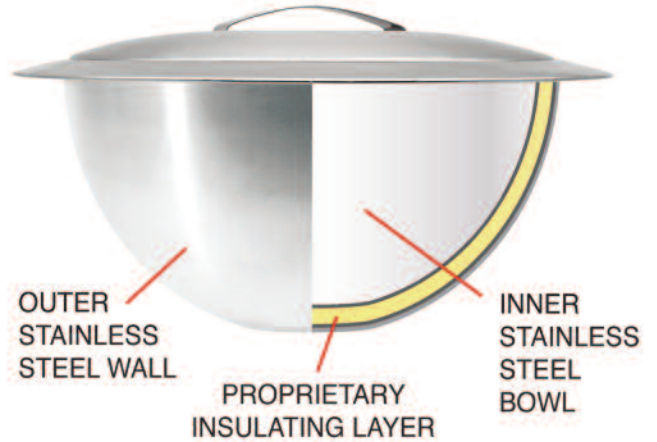

5521 - INFUSION Acrylic Pitcher with Infusion Tube (3 Lt./102 Oz.)

5523 - ICE Acrylic Pitcher with Ice Tube (3 Lt./102 Oz.)

Stainless Steel Thermal Serving Bowls

**DOUBLE WALL STAINLESS STEEL
INSULATED BOWL & LID**