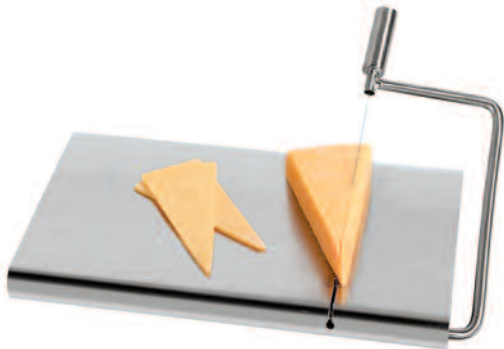

Gourmet Kitchen Accessories

7540 - S/S Cheese Board with Slicer (9.25" x 9")