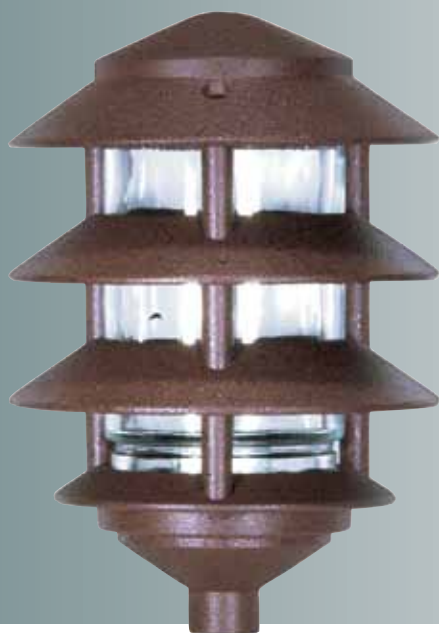

Three Louver Small Hood

(1) 100W A19 max. / Medium base

Dimensions: Height 8 5/8", Diameter 6 1/8"

76-633 Old Bronze

77-324 Green

Two Louver Small Hood

(1) 75W A19 max. / Medium base

Dimensions: Height 7 1/8", Diameter 6 1/8"

76-632 Old Bronze

77-323 Green