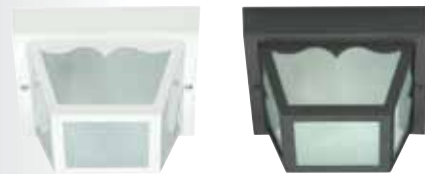

CARPORT FLUSH MOUNTS

Small Poly Frame

(1) 60W A19 max. / Medium base
Dimensions: Width 8 1/4", Height 4 3/4"

77-835 White / Frosted Glass

77-863 Black / Frosted Glass