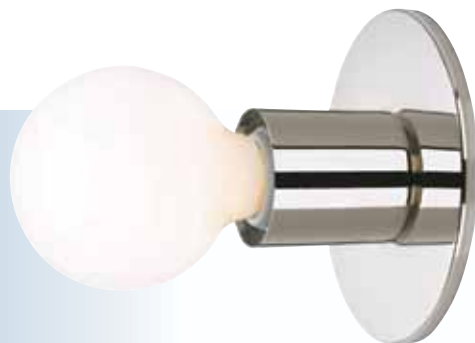

A simple design with so many possibilities. That's the best way to describe Nuvo's wall and ceiling socket fixtures. Line them up, or group them on ceilings or walls to create simple, yet dramatic lighting solutions that show off today's most popular decorative lamp styles.

CEILING / WALL

Style Socket

(1) 60W max. / Medium Base

Dimensions: Diameter 5", Extension 2³/₈" (less lamp)

60-4801 Brushed Nickel

60-4802 Polished Nickel

60-4803 White

60-4804 Dark Bronze

CUL listed for damp location