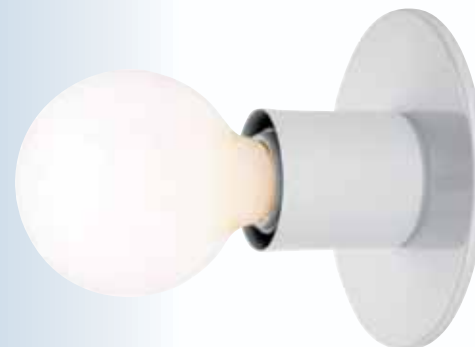

A simple design with so many possibilities. That's the best way to describe Nuvo's wall and ceiling socket fixtures. Line them up, or group them on ceilings or walls to create simple, yet dramatic lighting solutions that show off today's most popular decorative lamp styles.

CEILING / WALL

Style Socket

(1) 60W max. / Medium Base

Dimensions: Diameter 5", Extension 2³/₈" (less lamp)

60-4801 Brushed Nickel

60-4802 Polished Nickel

60-4803 White

60-4804 Dark Bronze

CUL listed for damp location