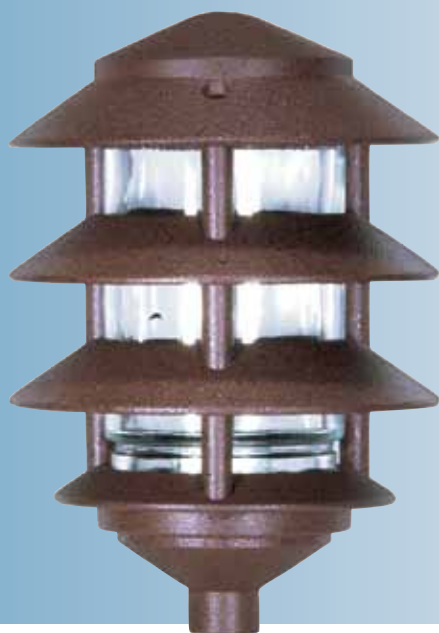

Three Louver Small Hood

(1) 100W A19 max. / Medium base

Dimensions: Height 8 5/8", Diameter 6 1/8"

76-633 Old Bronze

77-324 Green

Two Louver Small Hood

(1) 75W A19 max. / Medium base

Dimensions: Height 7 1/8", Diameter 6 1/8"

76-632 Old Bronze

77-323 Green