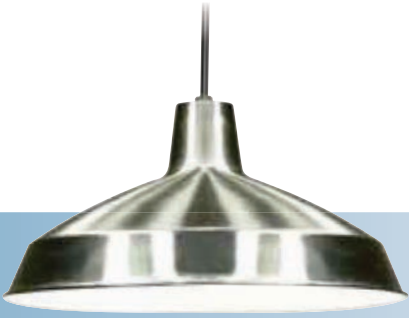

PENDANTS

Warehouse Shade

(1) 100W A19 max. / Medium Base
Dimensions: Width 16", Height 8 1/8", Cord 12'
76-661 Brushed Nickel
76-663 Red
76-662 Old Bronze
76-284 Black
76-283 White
76-660 Green