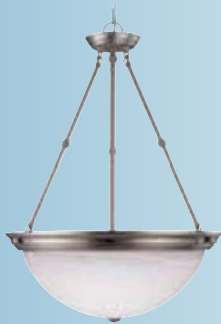

Brushed Nickel with
Alabaster Glass Shades

INTERIOR HOME ES PACKAGE

20" Pendant

*(3) 13W T2 Mini Spiral / GU24 base / 2700K Included
Dimensions: Width 20", Height 27³/₄", Chain 48", Wire 12'
60-3188 Brushed Nickel / Alabaster Glass
Accessories:
25-1069 3' Section of matching chain