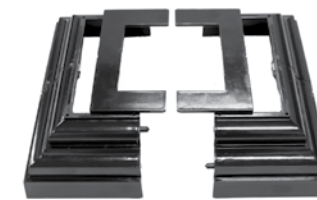

MULTI-USE POST BASE ANCHORS & SUPPORTS

Our post base anchors and supports secure, stabilize and strengthen a variety of outdoor projects.

POST BASE ACCESSORIES & ADAPTERS

Perfect for hiding unsightly seams and connectors, our post base accessories easily attach to both new and existing posts. Featuring minimal and streamlined designs, they'll complement any project.

INSERTS

POST CAPS

GATES & GATE KITS

GATE HARDWARE

LOUVERS

RAFTER CLIPS & POST TO BEAM / POST SUPPORTS

POST SUPPORTS

POST BASE ACCESSORIES

RAIL CONNECTORS

BALUSTERS

DECK & RAIL PANELS

INTERIOR BALUSTERS

FASTENERS

LEARN MORE

HDWPCP4B **NEW**
4" x 4" Heavy Duty Wood Post Connector Plate
Hardware included
UPC #664723441153

WPCP4B **NEW**
4" x 4" Wood Post Connector Plate
UPC #664723441139

BDPA4B **NEW**
Steel Bolt Down Post Base Anchor for 4" x 4" Posts
UPC #664723441146

PPA4X4B **NEW**
4" x 4" Plastic Post Base Anchor
UPC #664723441078

NYS30B **NEW**
Multi-Purpose 4" x 4" Yard & Lawn Spike for In-Ground Post Support
UPC #664723441115

PLASTIC POST CAP/COLLAR/ADAPTER

PCCA4B
4" x 4" - Black
UPC #664723101989

Shown with **PCB04** Ball Post Cap.

Combine 2 Adapters for Post Collar.

Use as Post Cap Adapter.

Retrofits to Existing Post

Note: When used as a Plastic Post Cap Adapter, it requires a 6" x 6" post cap such as the PCP03 (see page 14). Collar can be used to hide post joint seams. Plastic adapters can be painted.

UPPC
Decorative Post Plate Cover

Decorative post plate cover hides exposed nuts and bolt ends. Designed to fit 2", 2 1/2" and 3" posts on plates as well as 3 1/2" composite, metal, vinyl, and wooden posts.
UPC #664723102054

NEW ALUMINUM POST BASE COVER

ADPBS4
4" x 4"
Designed for use with nominal 4" x 4" posts.
UPC #664723441092