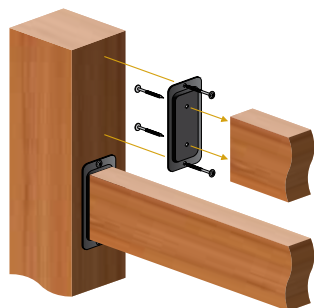

RH24B NEW 2" x 4" Steel Rail Hanger and Connector Plate

UPC #664723441122