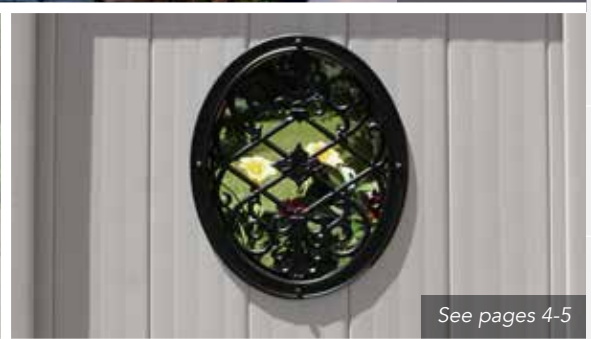

### 62P

**Drywall Screws  
#6 x 2"**

4000 pcs. per pail  
UPC #664723441481

REIMAGINE YOUR  
**OUTDOOR**  
SPACE WITH  
**NUVO IRON**

See pages 10-11

Follow us on social media to see what the Nuvo Iron team is up to.