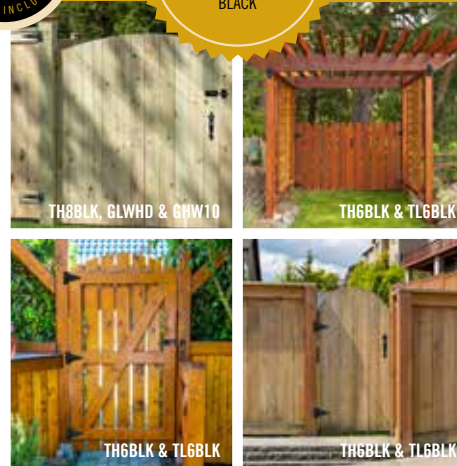

TH4BLK, LCWSLBLK & CBW

TH8BLK, GLWHD & GHW10

TH6BLK & TL6BLK