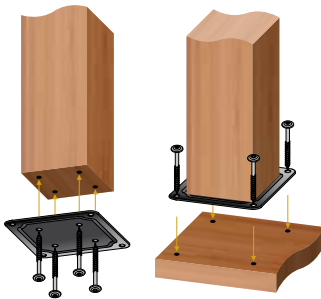

RAIL CONNECTORS

BALUSTERS

DECK & RAIL PANELS

INTERIOR BALUSTERS

FASTENERS

LEARN MORE

**HDWPCP4B** **NEW**  
**4" x 4" Heavy Duty Wood Post Connector Plate**  
Hardware included  
UPC #664723441153

**WPCP4B** **NEW**  
**4" x 4" Wood Post Connector Plate**  
UPC #664723441139