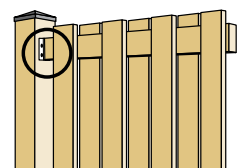

### SDRC Deck & Stair Rail Connectors For Standard 2" x 4" rail.

Stainless Steel Screws Included  
UPC #664723101026  
4 pcs. per Consumer Pack

Deck Railings

Stair Railings

Fence

Stamped engineered drawings completed and available.