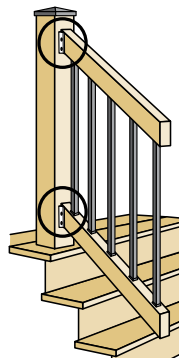

Stair Railings