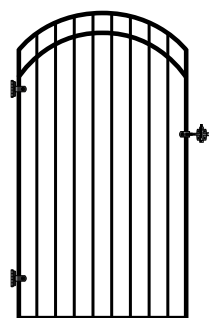

## GATE FRAME BRACE KITS

GG10440/RG02/AG03 shown with Aluminum Pyramid Post Caps.

DG10141/RG02/AG03 shown with Aluminum Ball Post Caps.

**GALVANIZED STEEL**  
POWDER COATED BLACK

**Gate Size 33" W x 68" H**  
(Centre Point) Designed for openings 36" W.