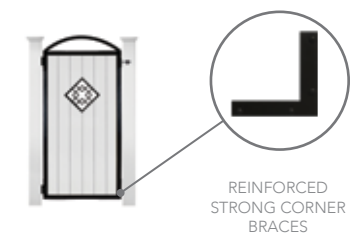

### PRO GATE FRAMES

Board material versatility gives you the freedom to choose what works best for you.

Insert dimensional fence board lumber that is 5 1/2" wide. Cedar or vinyl may need to be trimmed to size (boards purchased separately).

Additional style: Use without the arch for a clean and simple rectangular gate frame.

\*With ARCH \*Without ARCH

\*With ARCH \*Without ARCH

REINFORCED STRONG CORNER BRACES

**PRO 6**  
6 standard fence boards wide x 6' long  
Outside dimensions of gate: 34 3/4" w x 74 1/2" + 10" arch  
Designed for opening 36 1/4" wide.  
UPC #664723440804