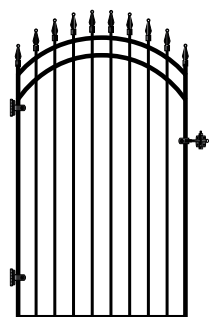

DG10140/RG02/AG03
UPC #664723101545

Gate Size 45" W x 73" H
(Centre Point) Designed for openings 48" W.