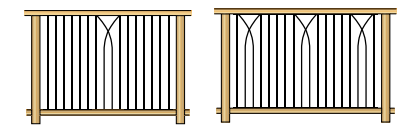

CONTRACTOR VALUE PACKS

Our all-in-one contractor value packs are an easy way of completing your next outdoor project. Complete with thirty balusters and sixty connectors, they include everything you need between the rails for your stair or deck installation.

DECK & STAIR RAIL PANELS

2 classic styles to choose from that provide timeless beauty and modern elegance with increased visibility. 1/2" square premium welded railing panels guarantee strength, durability and safety.

ALTERNATE INSTALLATION

Combine NUVO IRON™ Napoletani with Veneziani Deck Rail Panels to create a unique design look.

These packs offer an easy and cost-effective way to get the right number of balusters and connectors you need. Each pack covers an average of 12 linear feet (or 366 cm).