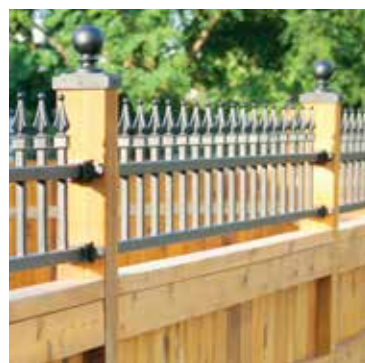

PCB04 6" x 6" Black

Fits over 6" x 6" nominal posts.
UPC #6942846000094