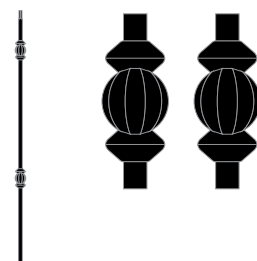

INTERIOR BALUSTERS

Built from steel and featuring a sleek matte black powder coated finish, their modern and classic designs make them the perfect addition to any space in your home.

NEW

STEEL / ACIER
POWDER COATED
MATTE BLACK FINISH
REVÊTEMENT EN
POUDRE NOIR
MAT

1/2" Square x 44" Long

MIX & MATCH

Our entire interior baluster line features the same powder coated finish and colour, which allows you to get creative and mix and match baluster profiles to create a unique design in your home.

SQ10C

Style: Classic

UPC #664723442464

SQ11C

Style: Single Collar

UPC #664723442471

SQ12C

Style: Double Collar

UPC #664723442488

SQ11BS

Style: Single Ball and Sphere

UPC #664723442716

SQ12BS

Style: Double Ball and Sphere

UPC #664723442723

SQ11CS

Style: Single Collar and Spoon

UPC #664723442693

SQ12CS

Style: Double Collar and Spoon

UPC #664723442709

SQ11B

Style: Single Basket

UPC #664723442679

SQ12B

Style: Double Basket

UPC #664723442686

INTERIOR BALUSTER CONNECTORS

Our interior balusters can be installed in a variety of ways. Choose from surface mounting them with the connectors or pre-drill and use a decorative shoe to hide any cut-lines or seems for a clean finish. You can also use a combination of the two installation methods to create a custom look for your project.

SURFACE MOUNT:

SQISMAS

1/2" Interior Baluster Surface Mount Railing Connector

Angled / Stair Rail

Screws included

UPC #664723442501

1 pc. per Consumer Pack

DECORATIVE SHOE:

SQIAS

1/2" Interior Baluster Railing Decorative Shoe

Angled / Stair Rail

UPC #664723442525

1 pc. per Consumer Pack

STAIR

SQISMSS

1/2" Interior Baluster Surface Mount Railing Connector

Straight / Level Rail

Screws included

UPC #664723442495

1 pc. per Consumer Pack

SQISS

1/2" Interior Baluster Railing Decorative Shoe