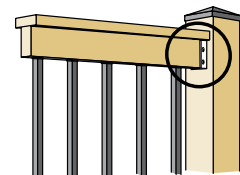

### SRC Stair Rail Connector

Stainless Steel Screws Included  
UPC #664723101576  
4 pcs. per Consumer Pack

METAL

### SDRC Deck & Stair Rail Connectors For Standard 2" x 4" rail.

Stainless Steel Screws Included  
UPC #664723101026  
4 pcs. per Consumer Pack

Deck Railings

Stair Railings

Fence

Stamped engineered drawings completed and available.