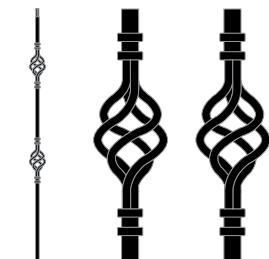

INTERIOR BALUSTERS

Built from steel and featuring a sleek matte black powder coated finish, their modern and classic designs make them the perfect addition to any space in your home.

NEW

STEEL / ACIER
POWDER COATED
MATTE BLACK FINISH
REVÊTEMENT EN
POUDRE NOIR
MAT

1/2" Square x 44" Long

MIX & MATCH

Our entire interior baluster line features the same powder coated finish and colour, which allows you to get creative and mix and match baluster profiles to create a unique design in your home.

SQ10C

Style: Classic

UPC #664723442464

SQ11C

Style: Single Collar

UPC #664723442471

SQ12C

Style: Double Collar

UPC #664723442488

SQ11BS

Style: Single Ball and Sphere

UPC #664723442716

SQ12BS

Style: Double Ball and Sphere

UPC #664723442723

SQ11CS

Style: Single Collar and Spoon

UPC #664723442693

SQ12CS

Style: Double Collar and Spoon

UPC #664723442709

SQ11B

Style: Single Basket

UPC #664723442679

SQ12B

Style: Double Basket

UPC #664723442686

INTERIOR BALUSTER CONNECTORS

Our interior balusters can be installed in a variety of ways. Choose from surface mounting them with the connectors or pre-drill and use a decorative shoe to hide any cut-lines or seems for a clean finish. You can also use a combination of the two installation methods to create a custom look for your project.

SURFACE MOUNT:

SQISMAS

1/2" Interior Baluster Surface Mount Railing Connector

Angled / Stair Rail

Screws included

UPC #664723442501

1 pc. per Consumer Pack

DECORATIVE SHOE:

SQIAS

1/2" Interior Baluster Railing Decorative Shoe

Angled / Stair Rail

UPC #664723442525

1 pc. per Consumer Pack

STAIR

SQISMSS

1/2" Interior Baluster Surface Mount Railing Connector

Straight / Level Rail

Screws included

UPC #664723442495

1 pc. per Consumer Pack

SQISS

1/2" Interior Baluster Railing Decorative Shoe