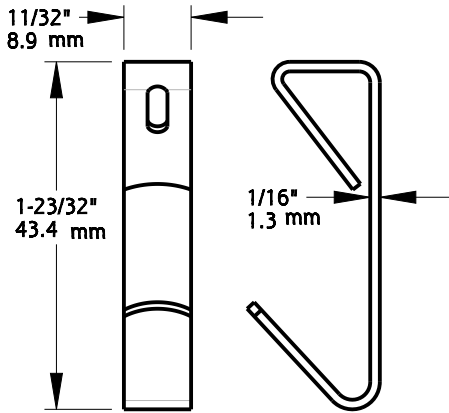

BUBBLE LEVEL
QTY: 1

ZYDS PAINTER TAPE
QTY 1

QTY: 10

10' 8 STRAND WIRE
QTY 1

SWL: 10 LBS
QTY: 10

SWL: 100 LBS
QTY: 4

SWL: 50 LBS
QTY: 4

SWL: 30 LBS
QTY: 8

SWL: 20 LBS
QTY: 10

QTY: 10

QTY: 8

QTY: 18

QTY: 10

Material: Steel/Plastic
Fasteners: N/A

Revision	1	DO NOT SCALE	V907	N900-004
Date	Nov 2021	Dimensions are nominal and subject to change.	Family Name	SKU
		©2021 Spectrum Brands, Inc.	HARDWARE KIT, WALL GALLERY	
			Description	