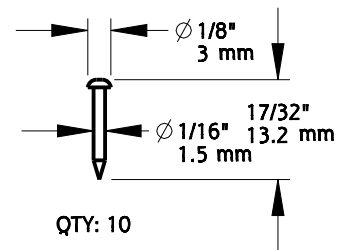

SWL: 20 LBS
QTY: 10

QTY: 10

QTY: 8

QTY: 18

QTY: 10

Material: Steel/Plastic
Fasteners: N/A

Revision	1	DO NOT SCALE	V907	N900-004
Date	Nov 2021	Dimensions are nominal and subject to change.	Family Name	SKU
		©2021 Spectrum Brands, Inc.	HARDWARE KIT, WALL GALLERY	
			Description	