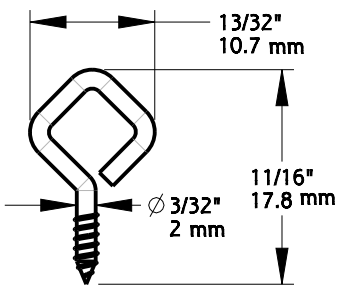

BUBBLE LEVEL
QTY: 1

ZYDS PAINTER TAPE
QTY 1

QTY: 10

10' 8 STRAND WIRE
QTY 1

SWL: 10 LBS
QTY: 10

SWL: 100 LBS
QTY: 4

SWL: 50 LBS
QTY: 4

SWL: 30 LBS
QTY: 8

SWL: 20 LBS
QTY: 10

QTY: 10

QTY: 8

QTY: 18

QTY: 10

Material: Steel/Plastic
Fasteners: N/A

Revision	1	DO NOT SCALE	V907	N900-004
Date	Nov 2021	Dimensions are nominal and subject to change.	Family Name	SKU
		©2021 Spectrum Brands, Inc.	HARDWARE KIT, WALL GALLERY	
			Description	