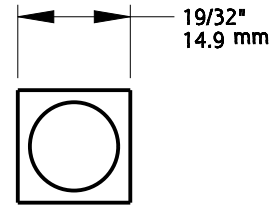

BUBBLE LEVEL
QTY: 1

ZYDS PAINTER TAPE
QTY 1

QTY: 10

10' 8 STRAND WIRE
QTY 1

SWL: 10 LBS
QTY: 10

SWL: 100 LBS
QTY: 4

SWL: 50 LBS
QTY: 4

SWL: 30 LBS
QTY: 8

SWL: 20 LBS
QTY: 10

QTY: 10

QTY: 8

QTY: 18

QTY: 10

Material: Steel/Plastic
Fasteners: N/A

Revision	1	DO NOT SCALE	V907	N900-004
Date	Nov 2021	Dimensions are nominal and subject to change.	Family Name	SKU
		©2021 Spectrum Brands, Inc.	HARDWARE KIT, WALL GALLERY	
			Description	