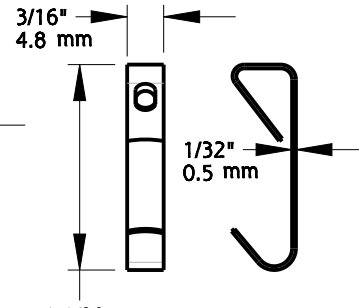

BUBBLE LEVEL
QTY: 1

ZYDS PAINTER TAPE
QTY 1

QTY: 10

10' 8 STRAND WIRE
QTY 1

SWL: 10 LBS
QTY: 10

SWL: 100 LBS
QTY: 4

SWL: 50 LBS
QTY: 4

SWL: 30 LBS
QTY: 8

SWL: 20 LBS
QTY: 10

QTY: 10

QTY: 8

QTY: 18

QTY: 10

Material: Steel/Plastic
Fasteners: N/A

Revision	1	DO NOT SCALE	V907	N900-004
Date	Nov 2021	Dimensions are nominal and subject to change.	Family Name	SKU
		©2021 Spectrum Brands, Inc.	HARDWARE KIT, WALL GALLERY	
			Description	