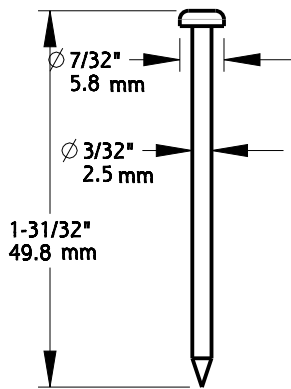

BUBBLE LEVEL
QTY: 1

ZYDS PAINTER TAPE
QTY 1

QTY: 10

10' 8 STRAND WIRE
QTY 1

SWL: 10 LBS
QTY: 10

SWL: 100 LBS
QTY: 4

SWL: 50 LBS
QTY: 4

SWL: 30 LBS
QTY: 8

SWL: 20 LBS
QTY: 10

QTY: 10

QTY: 8

QTY: 18

QTY: 10

Material: Steel/Plastic
Fasteners: N/A

Revision	1	DO NOT SCALE	V907	N900-004
Date	Nov 2021	Dimensions are nominal and subject to change.	Family Name	SKU
		©2021 Spectrum Brands, Inc.	HARDWARE KIT, WALL GALLERY	
			Description	