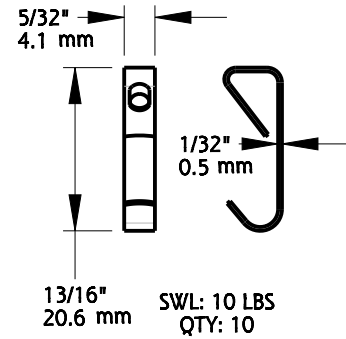

BUBBLE LEVEL
QTY: 1

ZYDS PAINTER TAPE
QTY 1

QTY: 10

10' 8 STRAND WIRE
QTY 1

SWL: 10 LBS
QTY: 10

SWL: 100 LBS
QTY: 4

SWL: 50 LBS
QTY: 4

SWL: 30 LBS
QTY: 8

SWL: 20 LBS
QTY: 10

QTY: 10

QTY: 8

QTY: 18

QTY: 10

Material: Steel/Plastic
Fasteners: N/A

Revision	1	DO NOT SCALE	V907	N900-004
Date	Nov 2021	Dimensions are nominal and subject to change.	Family Name	SKU
		©2021 Spectrum Brands, Inc.	HARDWARE KIT, WALL GALLERY	
			Description	