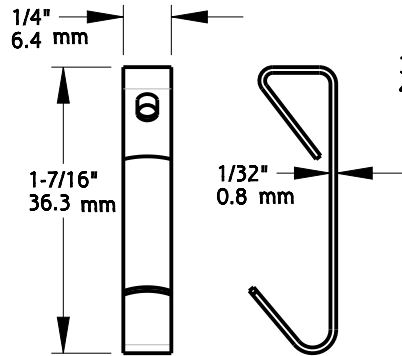

BUBBLE LEVEL
QTY: 1

ZYDS PAINTER TAPE
QTY 1

QTY: 10

10' 8 STRAND WIRE
QTY 1

SWL: 10 LBS
QTY: 10

SWL: 100 LBS
QTY: 4

SWL: 50 LBS
QTY: 4

SWL: 30 LBS
QTY: 8

SWL: 20 LBS
QTY: 10

QTY: 10

QTY: 8

QTY: 18

QTY: 10

Material: Steel/Plastic
Fasteners: N/A

Revision	1	DO NOT SCALE	V907	N900-004
Date	Nov 2021	Dimensions are nominal and subject to change.	Family Name	SKU
		©2021 Spectrum Brands, Inc.	HARDWARE KIT, WALL GALLERY	
			Description	