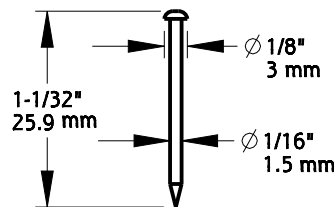

BUBBLE LEVEL
QTY: 1

ZYDS PAINTER TAPE
QTY 1

QTY: 10

10' 8 STRAND WIRE
QTY 1

SWL: 10 LBS
QTY: 10

SWL: 100 LBS
QTY: 4

SWL: 50 LBS
QTY: 4

SWL: 30 LBS
QTY: 8

SWL: 20 LBS
QTY: 10

QTY: 10

QTY: 8

QTY: 18

QTY: 10

Material: Steel/Plastic
Fasteners: N/A

Revision	1	DO NOT SCALE	V907	N900-004
Date	Nov 2021	Dimensions are nominal and subject to change.	Family Name	SKU
		©2021 Spectrum Brands, Inc.	HARDWARE KIT, WALL GALLERY	
			Description	