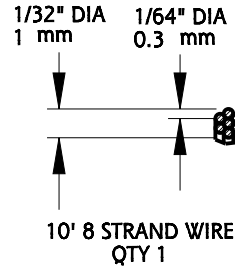

BUBBLE LEVEL
QTY: 1

ZYDS PAINTER TAPE
QTY 1

QTY: 10

10' 8 STRAND WIRE
QTY 1

SWL: 10 LBS
QTY: 10

SWL: 100 LBS
QTY: 4

SWL: 50 LBS
QTY: 4

SWL: 30 LBS
QTY: 8

SWL: 20 LBS
QTY: 10

QTY: 10

QTY: 8

QTY: 18

QTY: 10

Material: Steel/Plastic
Fasteners: N/A

Revision	1	DO NOT SCALE	V907	N900-004
Date	Nov 2021	Dimensions are nominal and subject to change.	Family Name	SKU
		©2021 Spectrum Brands, Inc.	HARDWARE KIT, WALL GALLERY	
			Description	