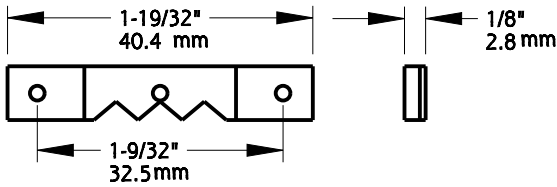

BUBBLE LEVEL
QTY: 1

ZYDS PAINTER TAPE
QTY 1

QTY: 10

10' 8 STRAND WIRE
QTY 1

SWL: 10 LBS
QTY: 10

SWL: 100 LBS
QTY: 4

SWL: 50 LBS
QTY: 4

SWL: 30 LBS
QTY: 8

SWL: 20 LBS
QTY: 10

QTY: 10

QTY: 8

QTY: 18

QTY: 10

Material: Steel/Plastic
Fasteners: N/A

Revision	1	DO NOT SCALE	V907	N900-004
Date	Nov 2021	Dimensions are nominal and subject to change.	Family Name	SKU
		©2021 Spectrum Brands, Inc.	HARDWARE KIT, WALL GALLERY	
			Description	