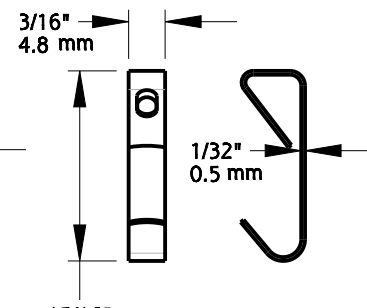

BUBBLE LEVEL
QTY: 1

ZYDS PAINTER TAPE
QTY 1

QTY: 10

10' 8 STRAND WIRE
QTY 1

SWL: 10 LBS
QTY: 10

SWL: 100 LBS
QTY: 4

SWL: 50 LBS
QTY: 4

SWL: 30 LBS
QTY: 8

SWL: 20 LBS
QTY: 10

QTY: 10

QTY: 8

QTY: 18

QTY: 10

Material: Steel/Plastic
Fasteners: N/A

Revision	1	DO NOT SCALE	V907	N900-004
Date	Nov 2021	Dimensions are nominal and subject to change.	Family Name	SKU
		©2021 Spectrum Brands, Inc.	HARDWARE KIT, WALL GALLERY	
			Description	