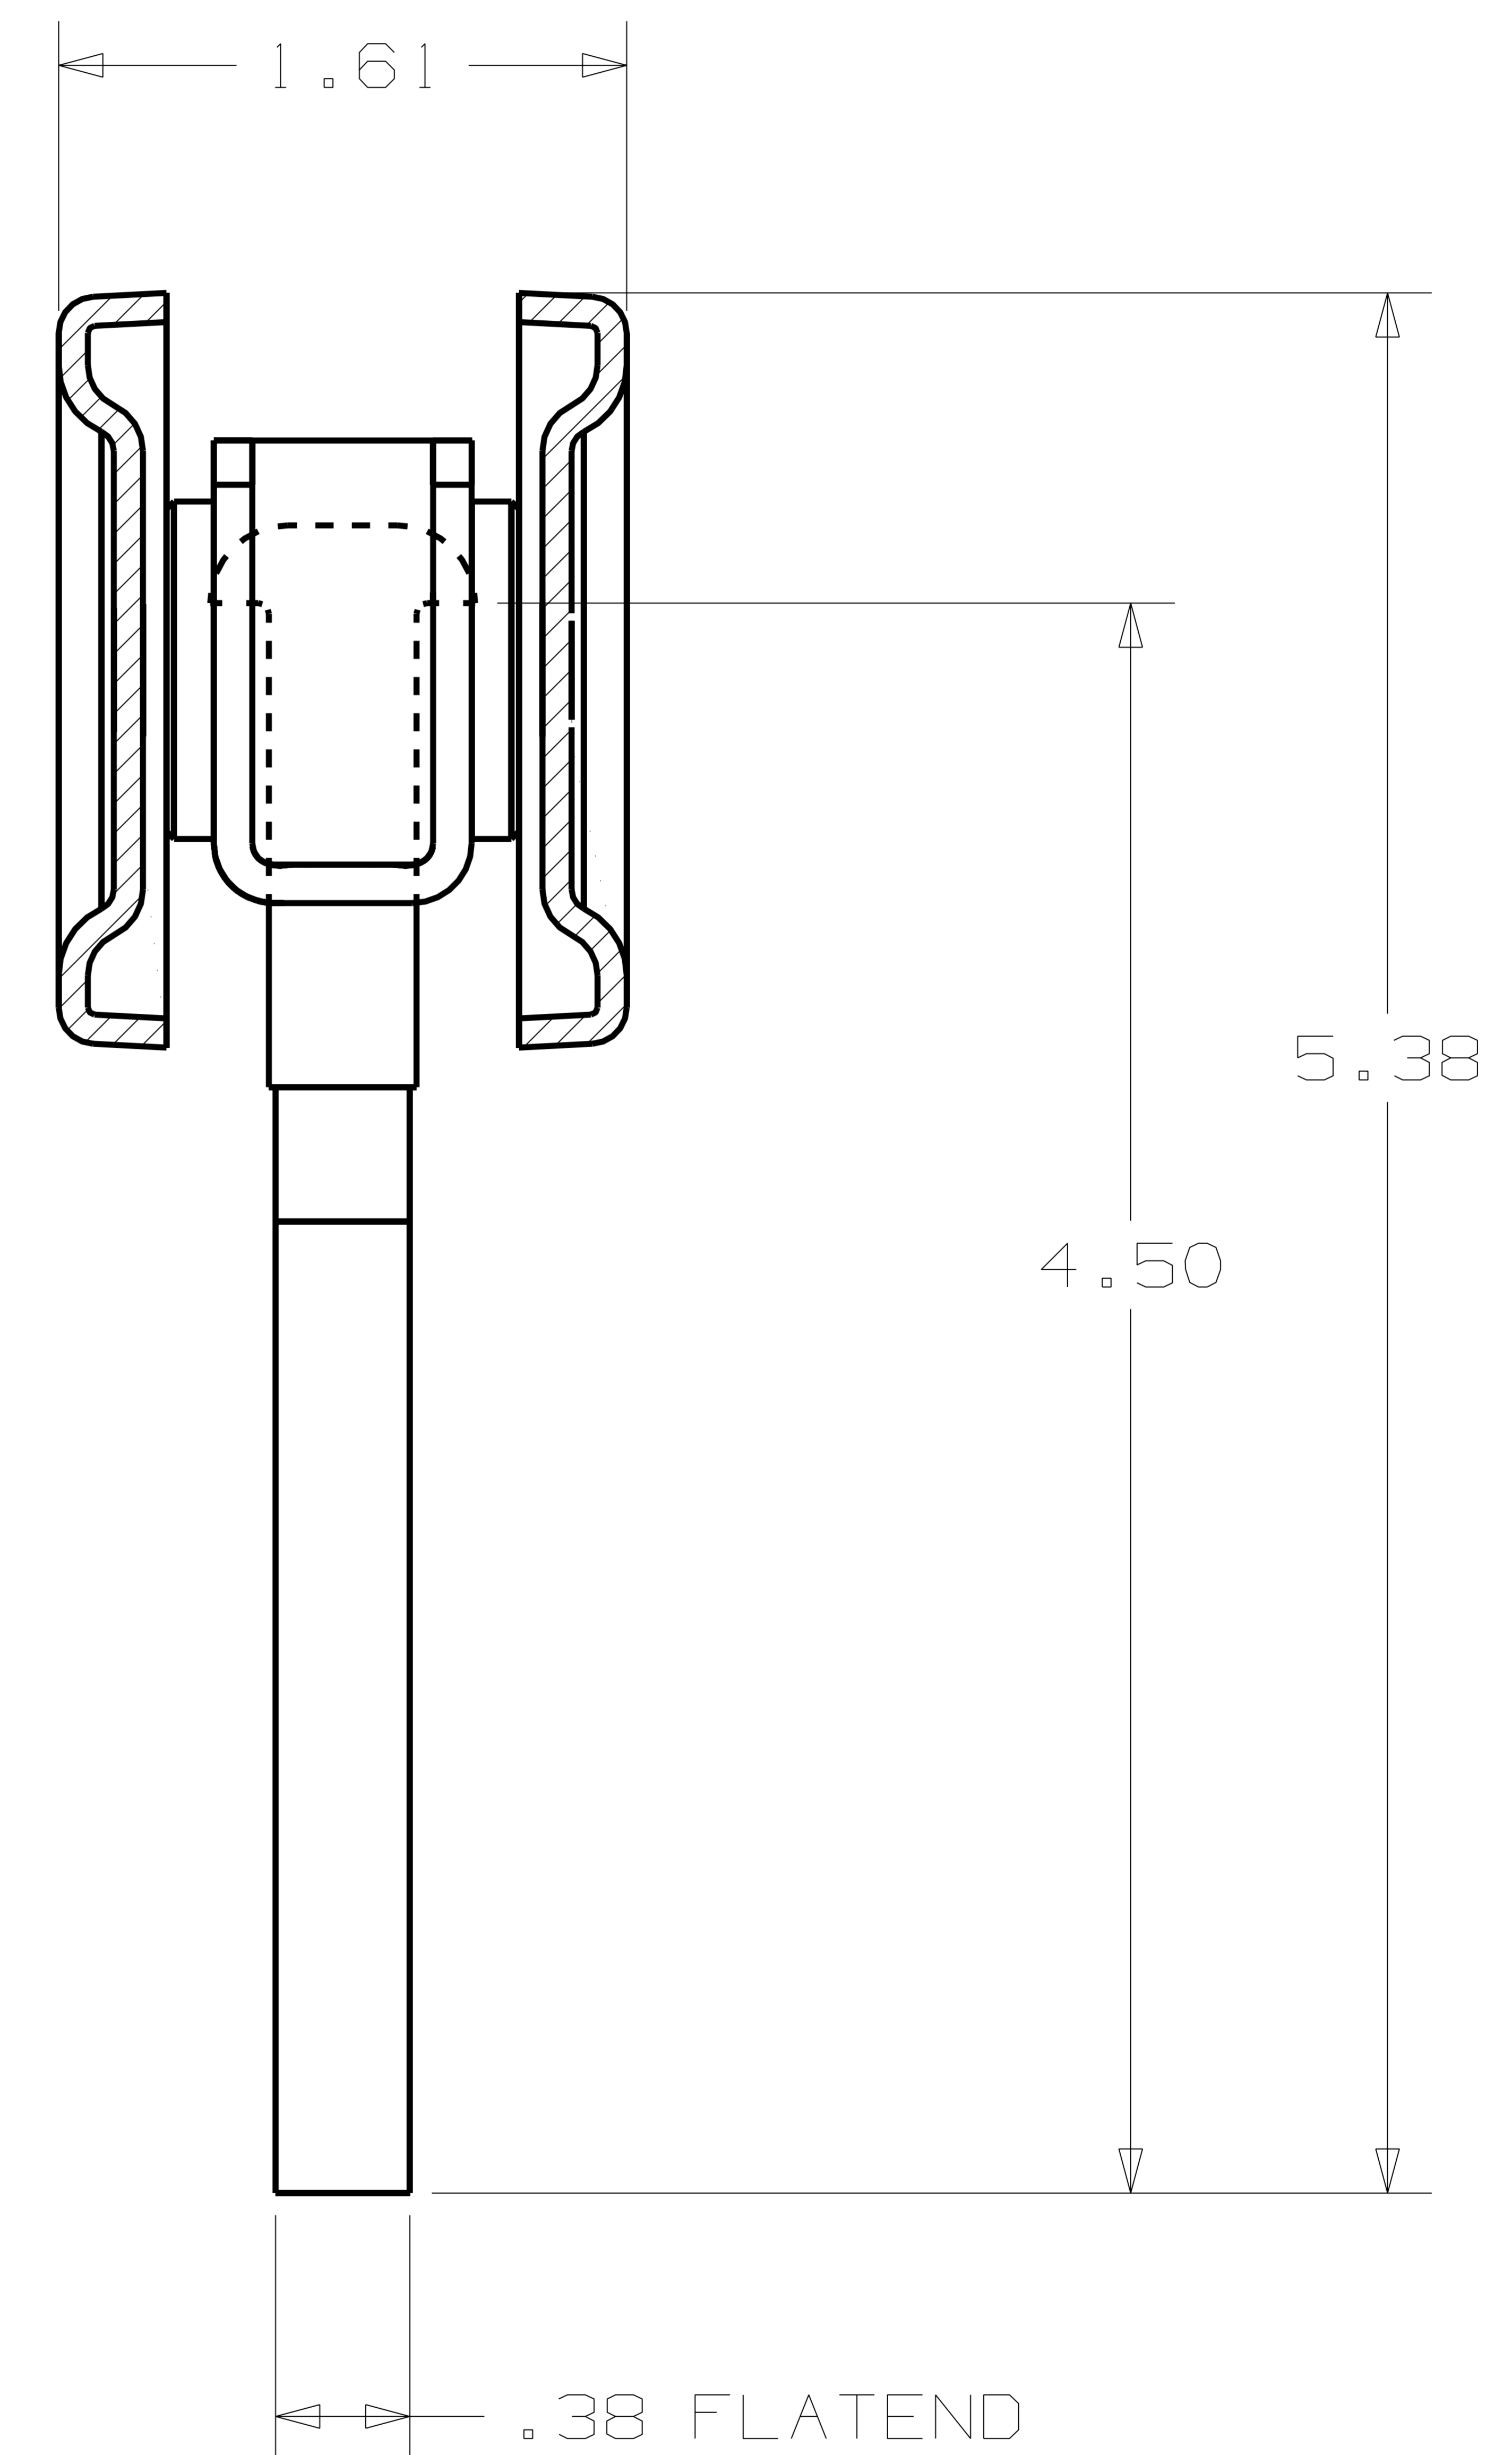

5051T

QTY. -4 1/2-13 JAM NUTS INCLUDED

TextDimensions shown are nominal and subject to change. For critical design specification, contact techinfo@natman.com
©2008 National Manufacturing Co.