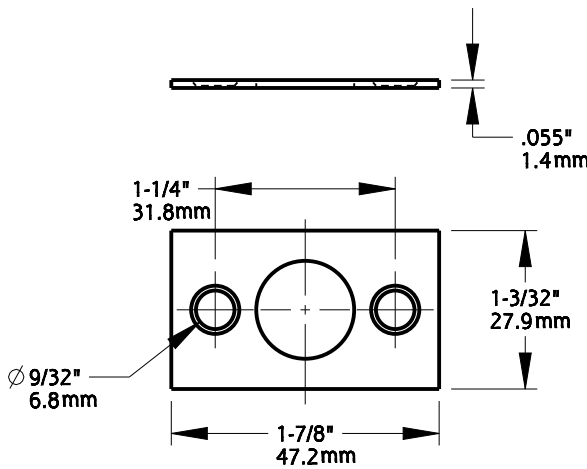

**Bolt**

**Strike**

SKU	Finish	Package
N236-338	Zinc Plated	Visual Pack
N236-340	Zinc Plated	Bagged

Material: Steel  
Throw: 15/16"  
Fasteners: (2) Wood Screw, Flat Head, #8 X 3/4"  
(4) Wood Screw, Pan Head, #6 X 3/4"

Revision	<b>1</b>	DO NOT SCALE	<b>1056</b>	<b>See Table</b>
Date	<b>December 2017</b>	Dimensions are nominal and subject to change.	Family Name	SKU
		©2017 Spectrum Brands, Inc.	Description	<b>Foot Bolt</b>