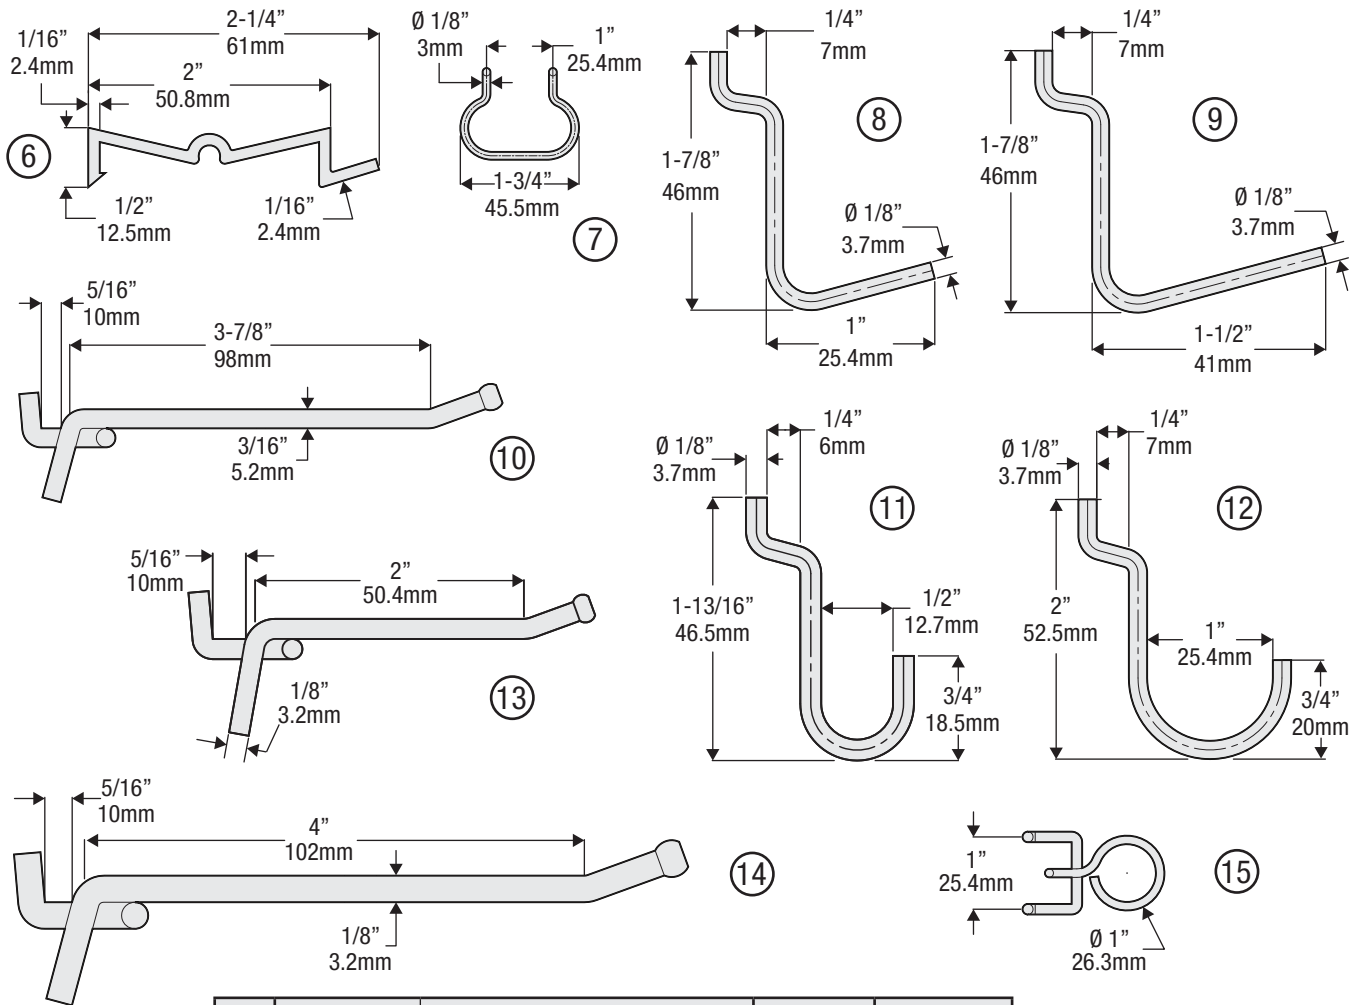

#	SKU	Component Description	Comp Qty	SWL (LBS)
1	N180-043	2390 8" Shelf Bracket	2	10
2	N180-040	2330 Multi Tool Holder	1	10
3	N180-041	2329 Multi Tool Rack	1	10
4	N112-064	2400 Organizer Jar	2	1
5	N112-068	2408 Parts Tray	2	5

Material: Steel
 Finish: Zinc Plated
 Pegboard Size: 1/8" & 1/4"
 Locking Peg Hook Included

Revision	1	DO NOT SCALE	V2392	N112-058
Date	October 2016	Dimensions are nominal and subject to change.	Family No.	SKU
		©2016 Spectrum Brands, Inc.	Peg Hook Assortment	
			Description	

#	SKU	Component Description	Comp Qty	SWL (LBS)
6	N180-016	2296 Peg Locks	22	N/A
7	N180-030	2333 Plier Holder	3	10
8	N180-004	2301 1" Straight Hook	5	10
9	N180-003	2301 1-1/2" Straight Hook	5	10
10	N180-037	2311 4" Double Hook	1	5
11	N180-023	2305 1/2" Curved Hook	6	15
12	N180-024	2305 1" Curved Hook	6	15
13	N180-009	2310 2" Single Hook	4	5
14	N180-011	2310 4" Single Hook	2	5
15	N180-029	2331 Tool Holder	3	5