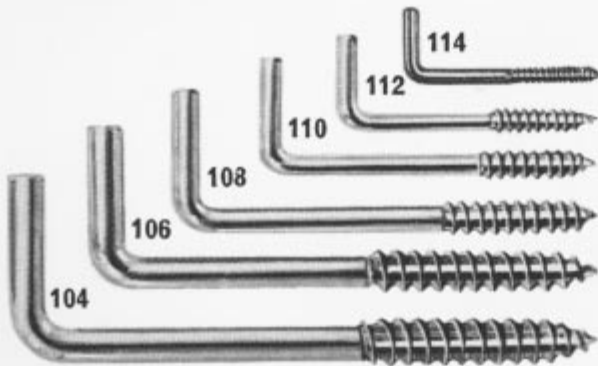

FULL SIZE ILLUSTRATIONS SHOWN BY INDUSTRY SIZES

No. 2030 SCREW HOOKS (SQUARE BEND)

No. 2040 CEILING HOOKS

No. 2072 "S" HOOKS LIGHT CLOSED STYLE