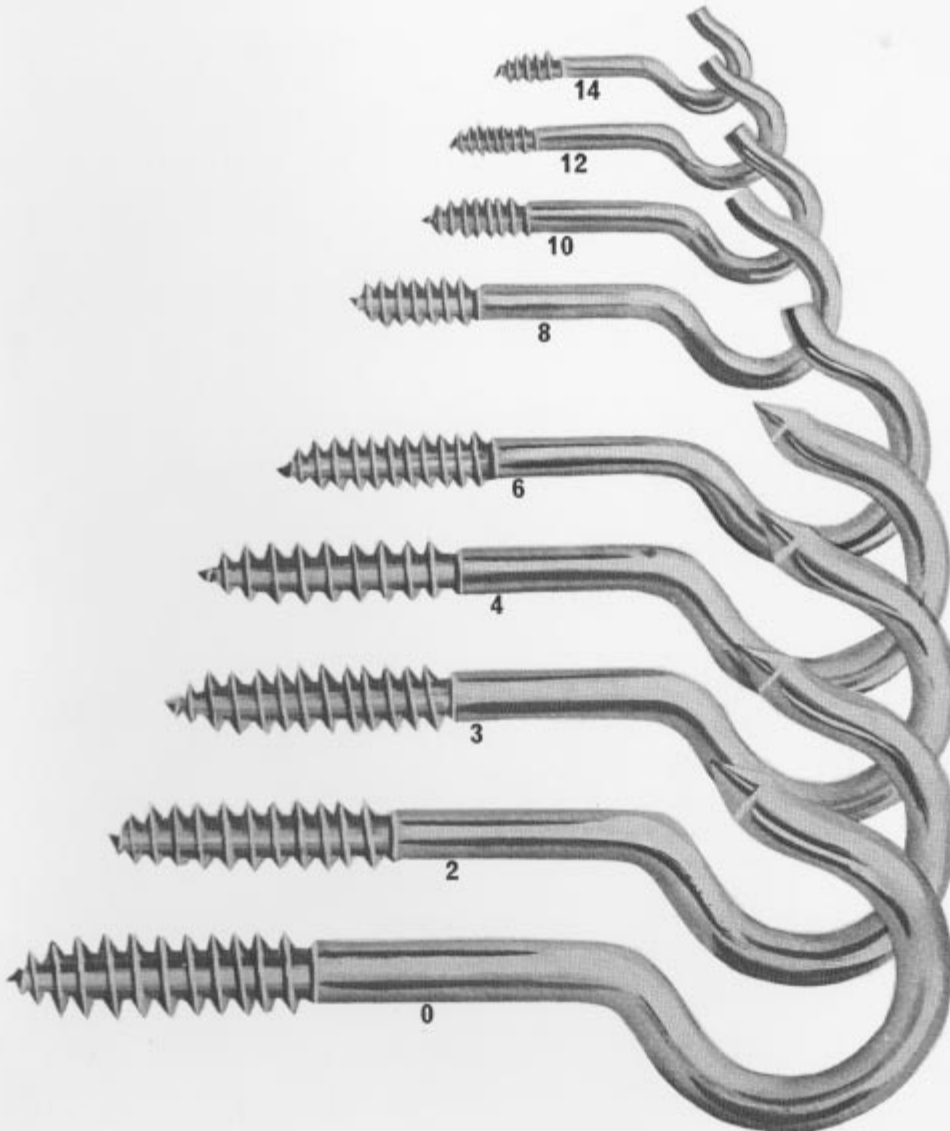

FULL SIZE ILLUSTRATIONS SHOWN BY INDUSTRY SIZES

No. 2030 SCREW HOOKS (SQUARE BEND)

No. 2040 CEILING HOOKS

No. 2072 "S" HOOKS LIGHT CLOSED STYLE