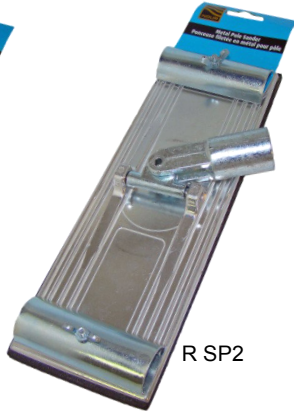

SUNDRY ITEMS

Accessories

R SP2

- Plastic and metal pole sanders

<u>PRODUCT #</u>	<u>DESCRIPTION</u>	<u>SHELF PACK QTY</u>	<u>MASTER PACK QTY</u>
R SP1	Plastic Pole Sander	10	50
R SP2	Metal Pole Sander	10	50

- Plastic and metal hand sanders

<u>PRODUCT #</u>	<u>DESCRIPTION</u>	<u>SHELF PACK QTY</u>	<u>MASTER PACK QTY</u>
R SH1	Plastic Pole Sander	10	50
R SH2	Metal Pole Sander	10	50

- Rubber hand sander

R SH3	Rubber Hand Sander	10	50

Crafting Perfection

Nour Handcrafted Painting Tools

637 Colby Drive
Waterloo, ON
Canada N2V 1B4

Phone: 1-800-686-6687
Fax: 1-888-886-9744
Email: nour@nour.com