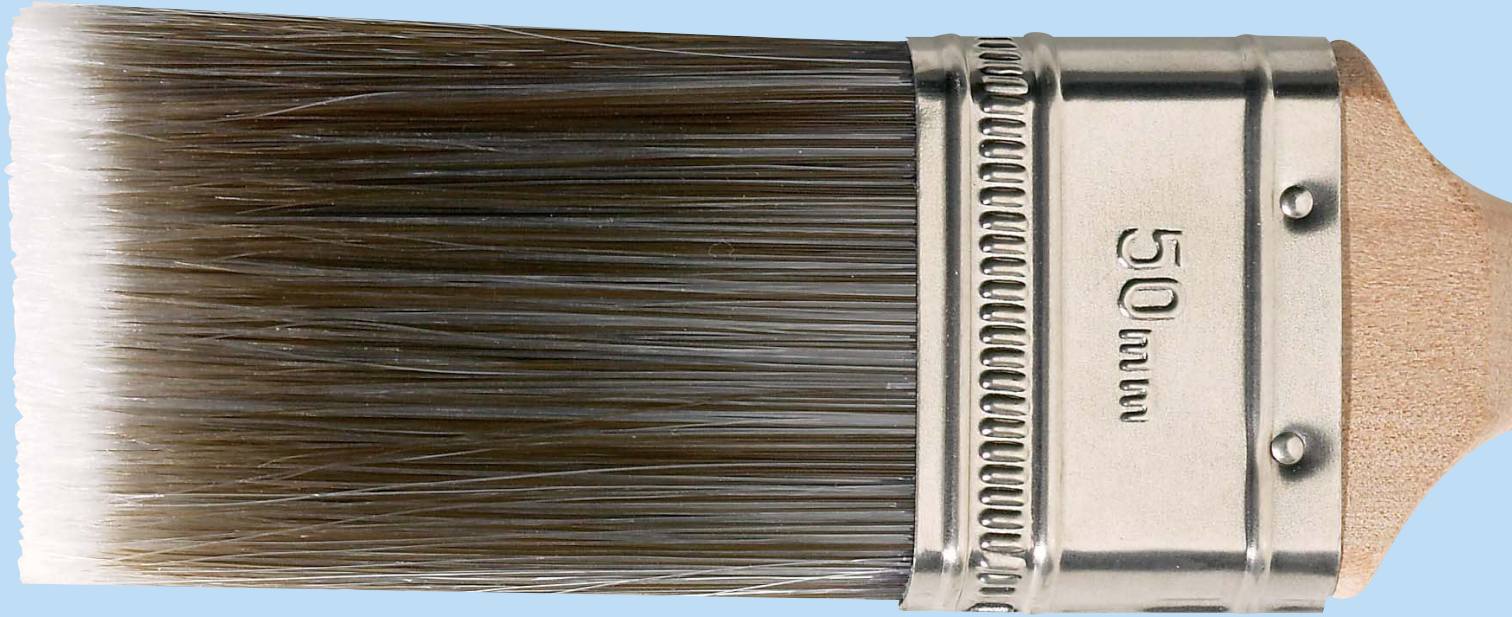

Craft Poly/Nylon

Product ID	Heading	UPC	Shelf Pack	Master Pack	Dimensions (mm)	Dimensions (inch)
4900-50N	50mm Poly/Nylon Brush	059186490051	10	170	83.00 x 19.00	3.25 x 3/4
4900-75N	75mm Poly/Nylon Brush	059186490075	10	100	95.00 x 25.00	3.75 x 1

Super Deluxe Poly/Nylon

Product ID	Heading	UPC	Shelf Pack	Master Pack	Dimensions (mm)	Dimensions (inch)
4600-30N	30mm Poly/Nylon Brush	059186460030	20	380	64.00 x 13.00	2.50 x 1/2
4600-50N	50mm Poly/Nylon Brush	059186460054	10	170	76.00 x 19.00	3.00 x 3/4
4600-75N	75mm Poly/Nylon Brush	059186460078	10	100	83.00 x 22.00	3.25 x 7/8
4600-100N	100mm Poly/Nylon Brush	059186460016	5	75	89.00 x 22.00	3.50 x 7/8