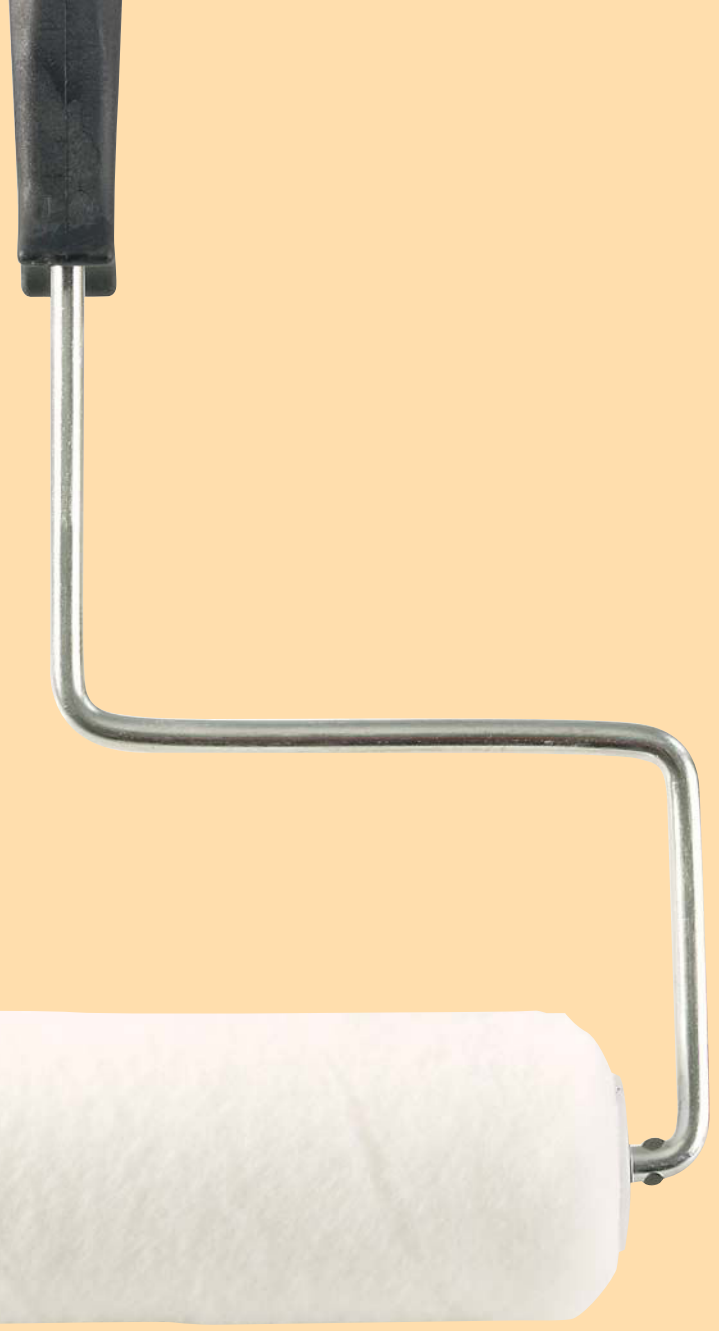

Product ID	Heading	UPC	Shelf Pack	Master Pack	Dimensions (mm)	Dimensions (inch)
Z 9T05 NT	Lint Free Refill	059186730324	10	180	240.00 x 5.00	9.50 x 1/4
Z 9T10 NT	Lint Free Refill	059186730331	10	140	240.00 x 10.00	9.50 x 3/8
Z 9T15 NT	Lint Free Refill	059186730348	10	120	240.00 x 15.00	9.50 x 1/2
Z 9T20 NT	Lint Free Refill	059186730621	10	100	240.00 x 20.00	9.50 x 3/4
Z 9T25 NT	Lint Free Refill	059186730638	10	80	240.00 x 25.00	9.50 x 1