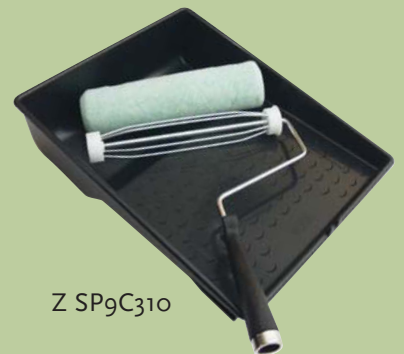

Z SPgA410

Z SPgC310