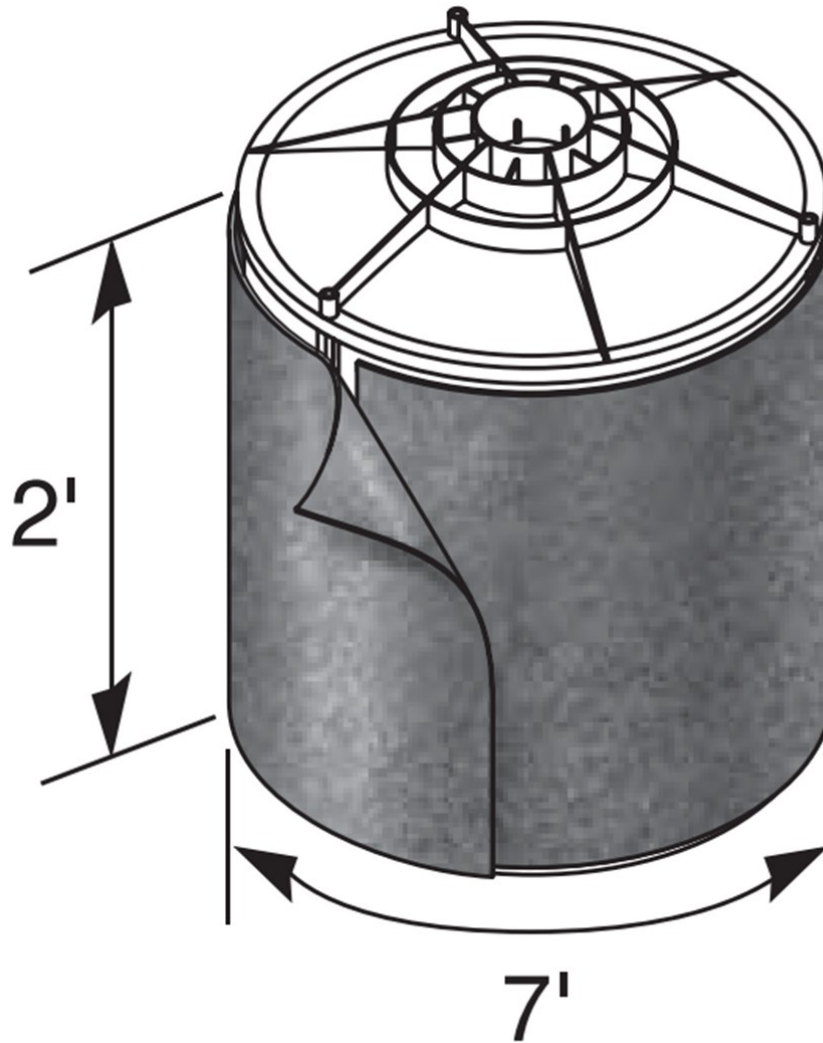

FLO-WELL[®] FILTER FABRIC WRAP

Part #: FWFF67

Material: Non-Woven Porous Filter Fabric

Colors: Black

Weight: 0.35 lbs

Fits Part #FWAS24

Mullenburst 175 PSI; 200 GPM flow through fabric