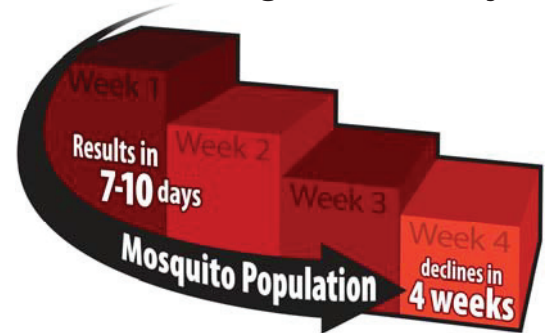

MOSQUITO MAGNET®

Mosquito Magnet® traps work by attracting and capturing mosquitoes and other biting insects that are breeding in yards. Natural mosquito repellents are only a short-term solution and mosquito zappers are ineffective outdoor mosquito control.

Mosquito Magnet® traps are the leading long-term solution scientifically proven to safely and effectively control mosquitoes.

How it works:

- Propane is converted to carbon dioxide (CO₂) mimicking human breath
- An attractant is used to enhance the lure
- Mosquitoes follow the plume of attractant and CO₂—thinking it's human prey
- Drawn in by the trap's CounterFlow™ Technology, mosquitoes are captured by the net
- Trapped mosquitoes dehydrate & die within 24 hours

Starts working immediately!

	MM3300 Executive	MM3200 Independence	MM4200 Patriot Plus
“Smart “Technology	X		
Rechargeable Battery	X		
Runs on 4 ‘C’-Size Batteries		X	
50’ Power Cord			X
Cordless	X	X	
Patented CounterFlow™ Technology	X	X	X
Patented Catalytic Converter	X	X	X
Covers 1 Acre	X	X	X
1 Year Limited Warranty	X	X	X
360 Degree Customer Support	X	X	X
15 patents & 2 decades of research	X	X	X