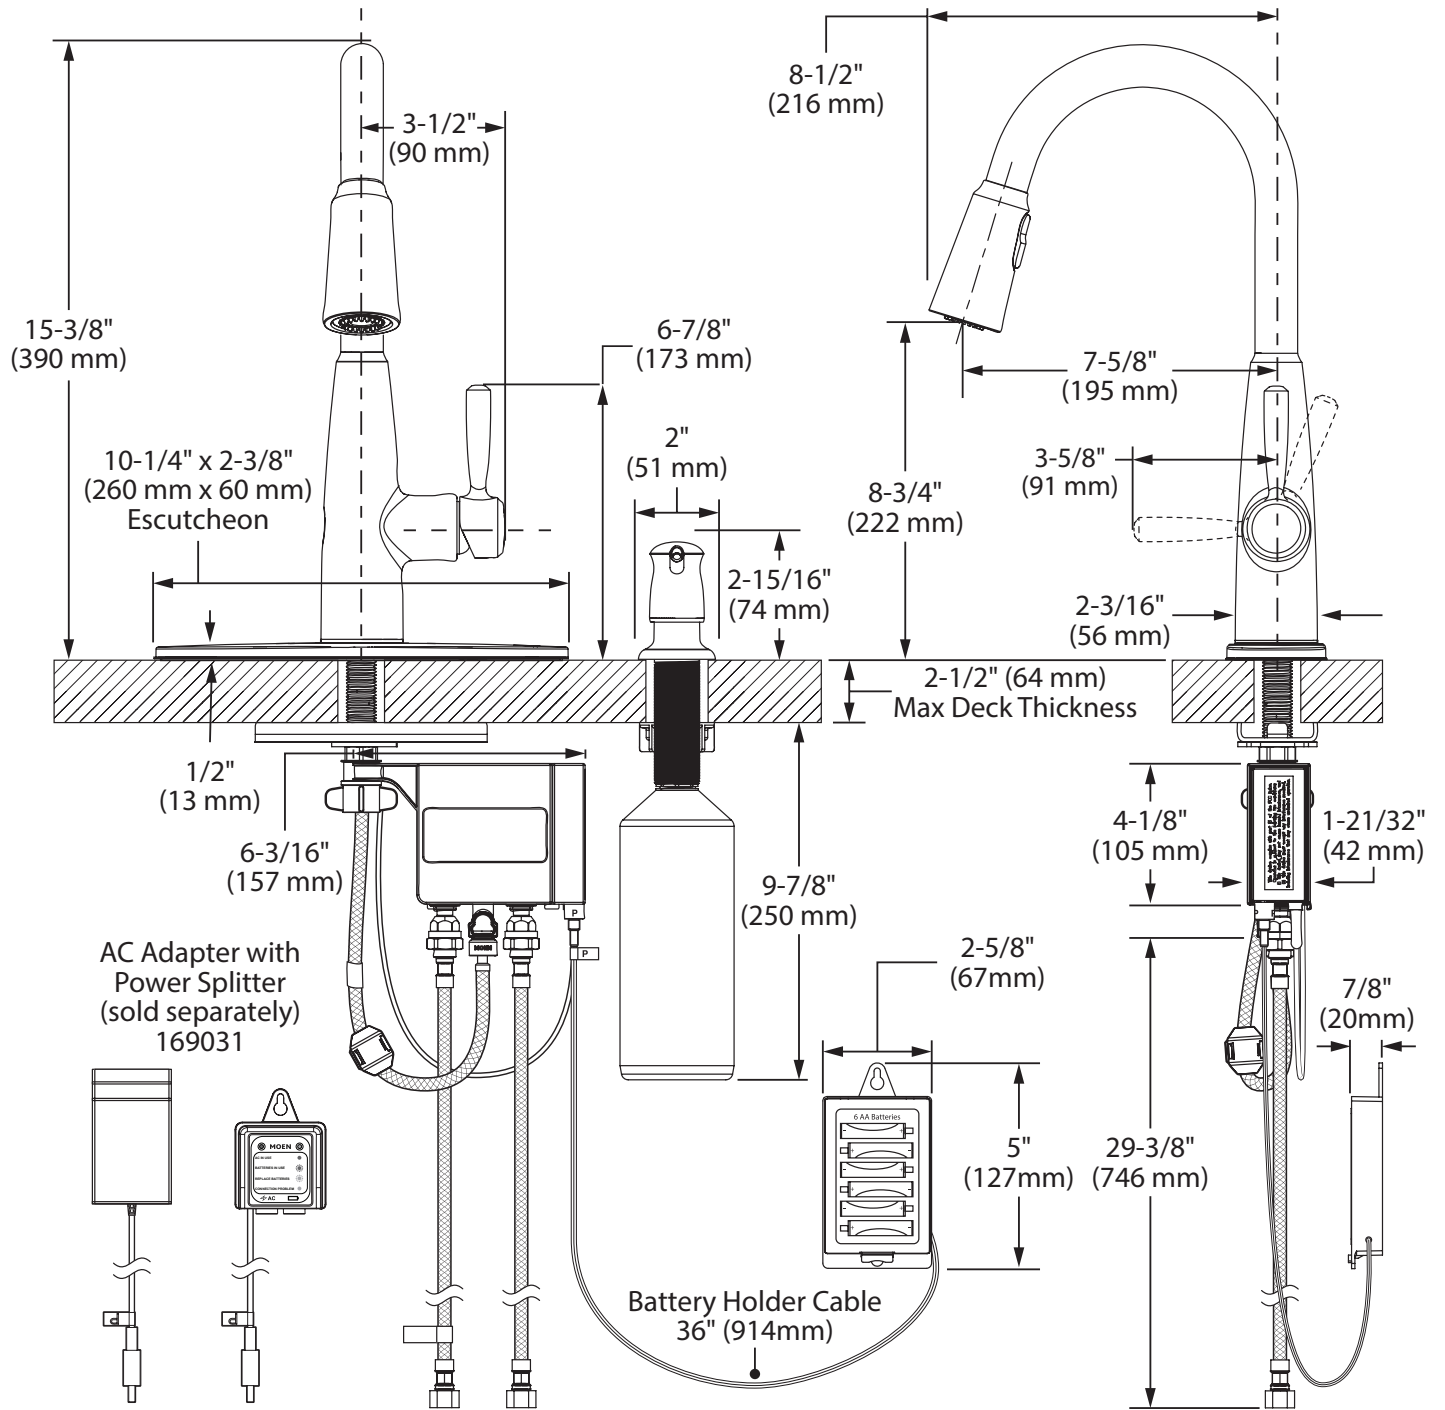

Buy it for looks. Buy it for life.®

Specifications

CRITICAL DIMENSIONS

(DO NOT SCALE)