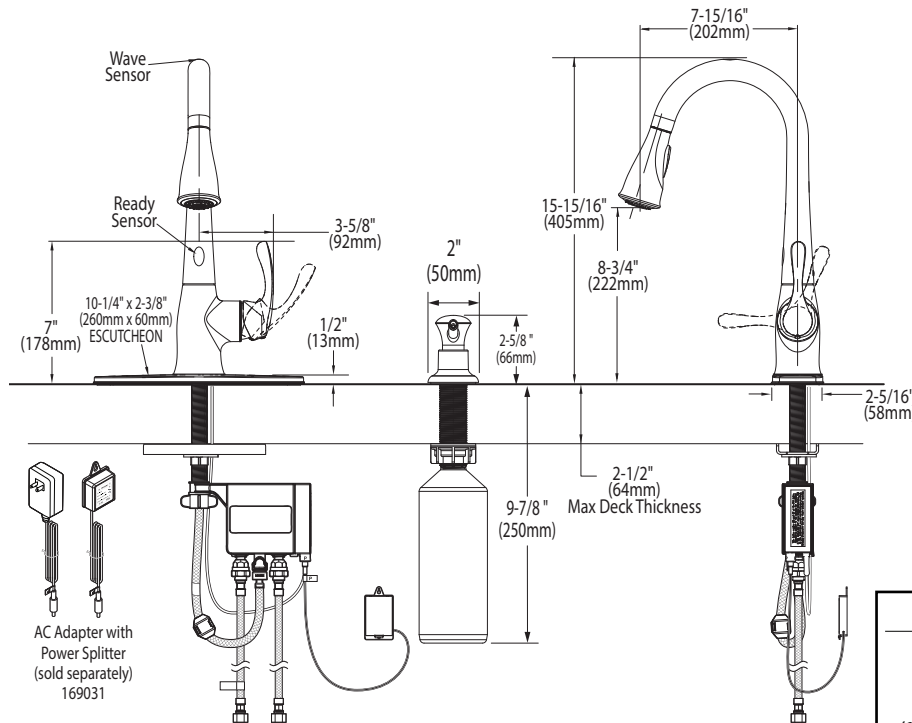

OPERATION

- Lever style handle
- Temperature controlled by 100° arc of handle travel
- Operates with less than 5 lbs. of force
- Operates in stream or spray mode in the pulldown or retracted position
- Spout rotates 100 degrees
- When filling a vessel outside the sink, the pause feature conveniently stops the flow of water as the wand passes over the counter top

FLOW

- Flow is limited to 1.5 gpm (5.7 L/min) at 60 psi

CARTRIDGE

- 1255™ Duralast™ cartridge for Single-Handle Faucets

STANDARDS

- Third party certified to ASME A112.18.1/CSA B125.1 and all applicable requirements referenced therein including NSF 61/9 & 372
- Meets Georgia SB370 requirements
- Complies with California Proposition 65 and with the Federal Safe Drinking Water Act
- The backflow protection system in the device consists of two independently operating check valves, a primary and a secondary which prevent backflow
- **ADA** for lever handle

Specifications

Ridgedale™ w/MotionSense™ Single Handle High Arc Pulldown Kitchen Faucet

Models: 87340E SERIES

**NOTE: THIS FAUCET IS DESIGNED TO BE INSTALLED
THRU 1 OR 3 HOLES, 1-1/2" (38mm) MIN. DIA.**

Close up view of Control Box

Battery Holder

CRITICAL DIMENSIONS

(DO NOT SCALE)

TO ORDER PARTS CALL: 1-800-BUY-MOEN

www.moen.com