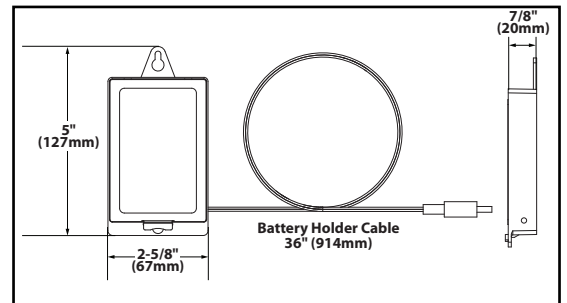

Specifications

Ridgedale™ w/MotionSense™ Single Handle High Arc Pulldown Kitchen Faucet

Models: 87340E SERIES

**NOTE: THIS FAUCET IS DESIGNED TO BE INSTALLED
THRU 1 OR 3 HOLES, 1-1/2" (38mm) MIN. DIA.**

Close up view of Control Box

Battery Holder

CRITICAL DIMENSIONS

(DO NOT SCALE)

TO ORDER PARTS CALL: 1-800-BUY-MOEN

www.moen.com