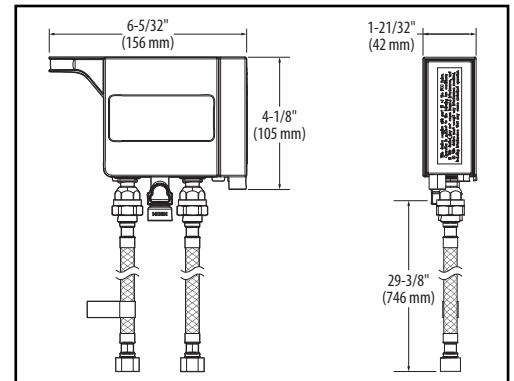

Specifications

Ridgedale™ w/MotionSense™ Single Handle High Arc Pulldown Kitchen Faucet

Models: 87340E SERIES

**NOTE: THIS FAUCET IS DESIGNED TO BE INSTALLED
THRU 1 OR 3 HOLES, 1-1/2" (38mm) MIN. DIA.**

Close up view of Control Box

Battery Holder

CRITICAL DIMENSIONS

(DO NOT SCALE)

TO ORDER PARTS CALL: 1-800-BUY-MOEN

www.moen.com