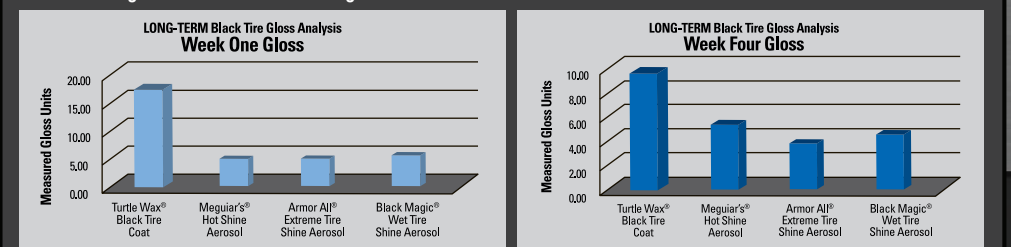

TURTLE WAX® JET BLACK™ BLACK TIRE COAT

- Clear, flexible, Ultra Wet® polymer coating bonds to the tire providing intense high gloss shine and protection
- Extreme wet looking shine lasts weeks longer than traditional silicone-based products
- Unlike conventional silicone based tire shines, this protective coating will not attract dirt, dust or greasy residue
- Turtle Wax® Jet Black™ Black Tire Coat will withstand rain storms, car washing and extended driving conditions

T10 TURTLE WAX® JET BLACK™ BLACK TIRE COAT 6/8 wt. oz.

Turtle Wax® Black Tire Coat has the highest tire gloss readings* as compared to leading aerosol tire shine products after 1 week through 1 month of actual driving conditions.**