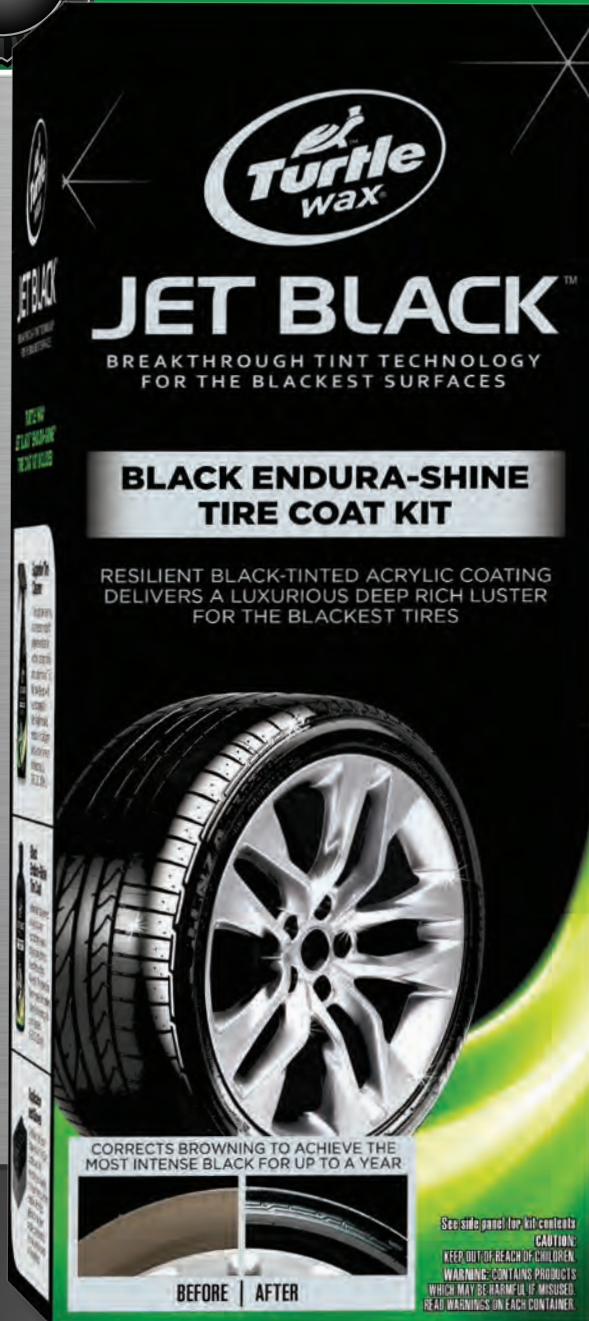

T475R TURTLE WAX® ICE® PREMIUM CARE ALL WHEEL & TIRE CLEANER
6/22 fl. oz.

New!

TURTLE WAX® ICE® PREMIUM CARE TIRE SHINE

- High endurance formula that provides a rich, high gloss coating to ensure a long lasting wet appearance
- Thick formula clings to vertical tire sidewall surfaces and virtually eliminates 'tire sling' onto body panels, restoring tires to a rich black appearance
- Provides durability and produces our highest possible shine with a spray on-no wipe convince
- Unique formula contains silicone to penetrate tire sidewall rubber and lock on a shine that lasts through normal wet driving conditions

T476R TURTLE WAX® ICE® PREMIUM CARE TIRE SHINE 6/22 fl. oz.

TURTLE WAX® JET BLACK™

New!

TURTLE WAX® JET BLACK™ BLACK ENDURA-SHINE TIRE COAT KIT

- Luxurious and distinctive technology provides an exceptional, intense black luster, delivering an incredibly powerful statement
- Resilient black-tinted acrylic coating corrects browning to achieve the most intense black for up to a year
- Provides a protective barrier from dirt, requiring little maintenance to clean and restore that dramatic lustrous shine
- One application is all that is required to give your tires a noteworthy appearance that will make heads turn for months
- Kit includes 16 fl. oz. Superior Tire Cleaner, 8 fl. oz. Black Endura-Shine Tire Coat, Applicator & Gloves