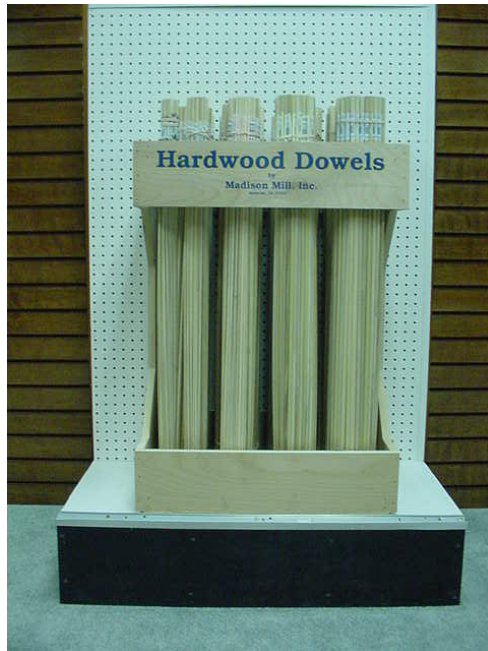

36" & 48" Dowel Assortments

#69436

36" Poplar Dowel Assortment
13 sizes 1/8" thru 1-1/4"
Dimensions: 23" wide 16-1/2" deep

Features all 13 diameters of 36" dowels:

100 - 1/8"	50 - 7/16"	10 - 1"
100 - 3/16"	50 - 1/2"	10 - 1-1/8"
100 - 1/4"	25 - 5/8"	9 - 1-1/4"
100 - 5/16"	25 - 3/4"	
100 - 3/8"	15 - 7/8"	

#69448

48" Poplar Dowel Assortment
13 sizes 1/8" thru 1-1/4"
Dimensions: 23" wide 16-1/2" deep

Features all 13 diameters of 48" dowels:

100 - 1/8"	50 - 7/16"	10 - 1"
100 - 3/16"	50 - 1/2"	10 - 1-1/8"
100 - 1/4"	25 - 5/8"	9 - 1-1/4"
100 - 5/16"	25 - 3/4"	
100 - 3/8"	15 - 7/8"