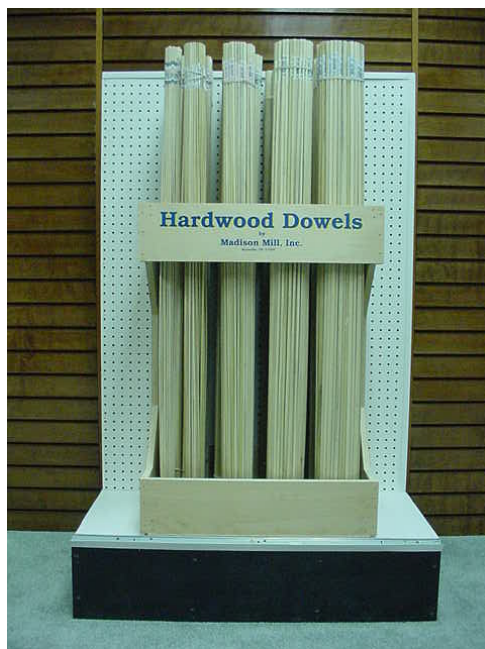

Madison Mill, Inc.

MANUFACTURERS OF QUALITY WOOD PRODUCTS

4101 Charlotte Avenue • P. O. Box 90886 • Nashville, TN 37209-0886
Toll Free 800-251-2443 • (615) 269-8969 • Fax (615) 269-3855