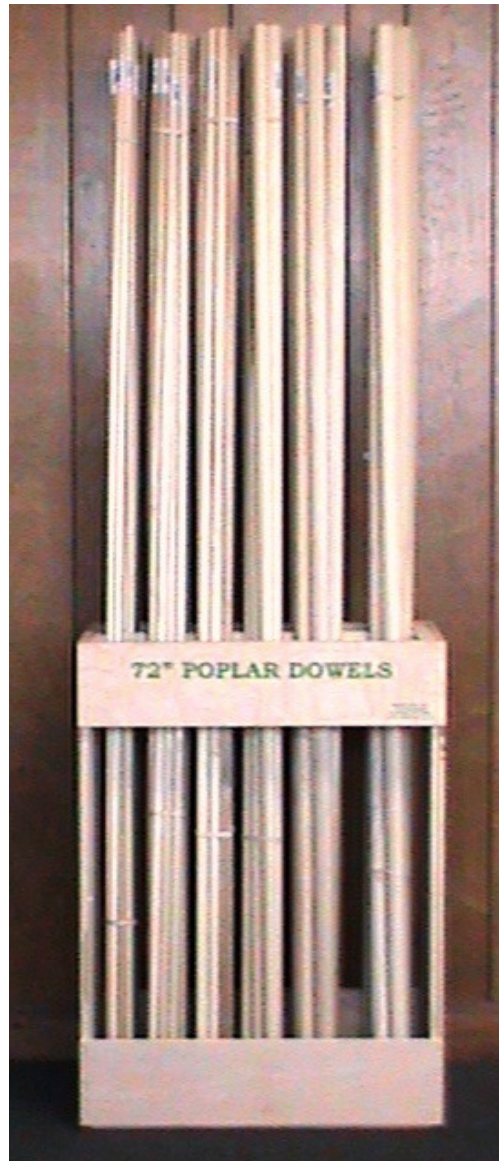

#50072 6 ft Dowel Display

6 sizes: 1/2" thru 1-3/8" dowels — 6 ft
Dimensions: 23" wide 13-1/2" deep

Display contents:

20- 1/2" x 72"	Item # 436966
20- 5/8" x 72"	# 436968
20 - 3/4" x 72"	# 436970
10 - 1" x 72"	# 436973
10 - 1 1/4" x 72"	# 436975
6 - 1 3/8" x 72"	# 436976

Madison Mill, Inc.

MANUFACTURERS OF QUALITY WOOD PRODUCTS

4101 Charlotte Avenue • P. O. Box 90886 • Nashville, TN 37209-0886
Toll Free 800-251-2443 • (615) 269-8969 • Fax (615) 269-3855