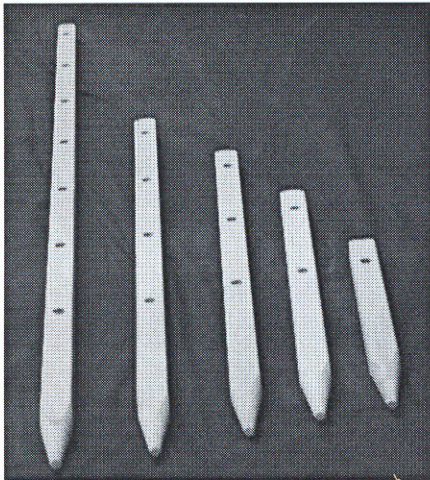

To rope small trees, pathways, 2" barricade tape and 3" caution tape

No. 401021 12" long with 1 hole
No. 401022 18" long with 2 holes
No. 401023 24" long with 3 holes
No. 401024 30" long with 4 holes

For tomato plants, pole beans and grape vines

No. 401025 36" long with 5 holes
No. 401026 48" long with 7 holes
No. 401028 60" long with 9 holes
No. 401030 72" long with 11 holes

Oak Surveyor's Stakes

- Heavy-duty
- Kiln Dried

1" thick x 1-1/8" wide 10" long
Top end drilled with 1/8" pilot for nail
Earth end has 3" taper to 3/8" point
Surfaced 3 sides and eased 4 edges
Packed 6 with descriptive bar code label

No. 401020 1/2" hole 2" below top end

Pine stakes marked 1" x 2" are actually 3/4" x 1-1/2" which multiplies to give 1.125 square inch cross section. Our oak stakes are actually 1" x 1-1/8" which multiplies to the same 1.125 square inch cross section. The cross sections are the same but oak is stronger and stiffer.