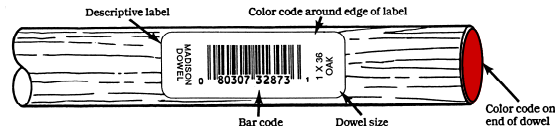

Item Number	Size	Packing	Pieces Per Poly Bag Or Bundle	Weight Per Poly Bag Or Bundle	Cube Per Poly Bag Or Bundle	Color Code	UPC Number
436860	1/8"	In poly bags	100	1..02 lbs.	.148	White	0 80307 36860 7
436861	3/16"	In poly bags	100	2..08 lbs.	.148	Black	0 80307 36861 4
436862	1/4"	In poly bags	100	5.40 lbs.	.284	Orange	0 80307 36862 1
436863	5/16"	In poly bags	100	6.84 lbs.	.368	Yellow	0 80307 36863 8
436864	3/8"	In poly bags	100	7.96 lbs.	.438	Blue	0 80307 36864 5
436865	7/16"	In poly bags	50	6.60 lbs.	.368	Red	0 80307 36865 2
436866	1/2"	In poly bags	50	7.87 lbs.	.368	Green	0 80307 36866 9
436868	5/8"	In poly bags	25	8.64 lbs.	.368	White	0 80307 36868 3
436870	3/4"	In poly bags	25	9.0 lbs.	.438	Black	0 80307 36870 6
436871	7/8"	In poly bags	15	7.08lbs.	.368	Yellow	0 80307 36871 3
436873	1"	In poly bags	10	7.24 lbs.	.368	Red	0 80307 36873 7
436874	1-1/8"	In poly bags	10	7.51 lbs.	.438	Green	0 80307 36874 4
436875	1-1/4"	In poly bags	9	8.08 lbs.	.438	Orange	0 80307 36875 1
436876	1-3/8"	In poly bags	6	6.60 lbs.	.368	Blue	0 80307 36876 8
436877	1-1/2"	In poly bags	6	7.99 lbs.	.438	White	0 80307 36877 5
436878	1-3/4"	In poly bags	4	7.51 lbs.	.368	Black	0 80307 36878 2
436879	2"	In poly bags	4	9.52 lbs.	.438	Yellow	0 80307 36879 9

Madison Mill, Inc.

MANUFACTURERS OF QUALITY WOOD PRODUCTS

4101 Charlotte Avenue • P. O. Box 90886 • Nashville, TN 37209-0886
Toll Free 800-251-2443 • (615) 269-8969 • Fax (615) 269-3855