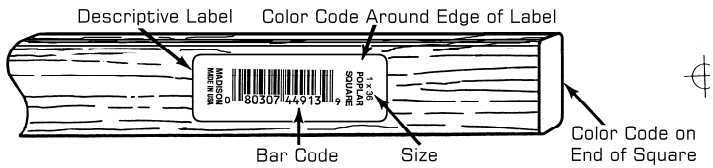

Color Coded Poplar Squares

36" Cream Color Hardwood

- Handy repair item around the home and shop
- Great hobby and craft item
- Small poly bag pack with bar code labels