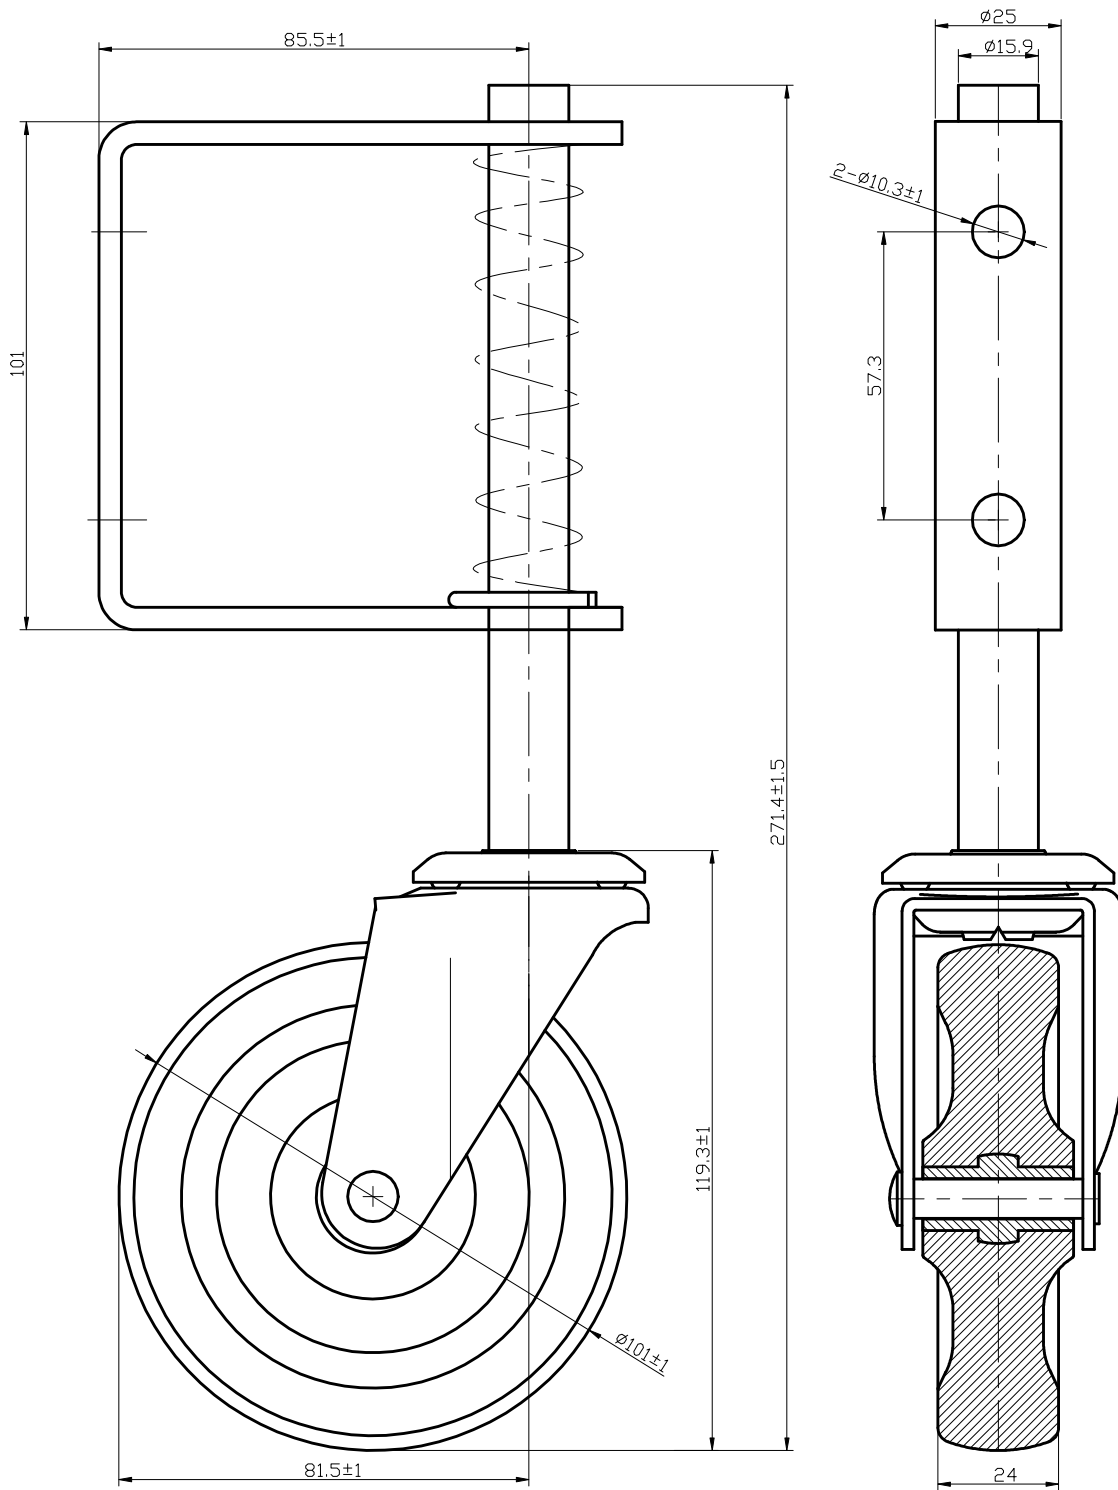

VERSION 1.02

TITLE	4" Black Rubber Swivel Gate Caster	DRAWING NO.	F24807		
		MATERIAL	WEIGHT	GROSS WEIGHT	
DESIGN BY		UNIT	mm	SCALE	1:1.3
DRAWN		SIZE	A4	SHEET 1 OF 1	
CHECKED		UNSPECIFIED TOLERANCE	X±0.3 X°±0.3°	XX±0.5 XX°±0.5°	XXX±0.8 XXX°±0.7°
MODIFICATION		