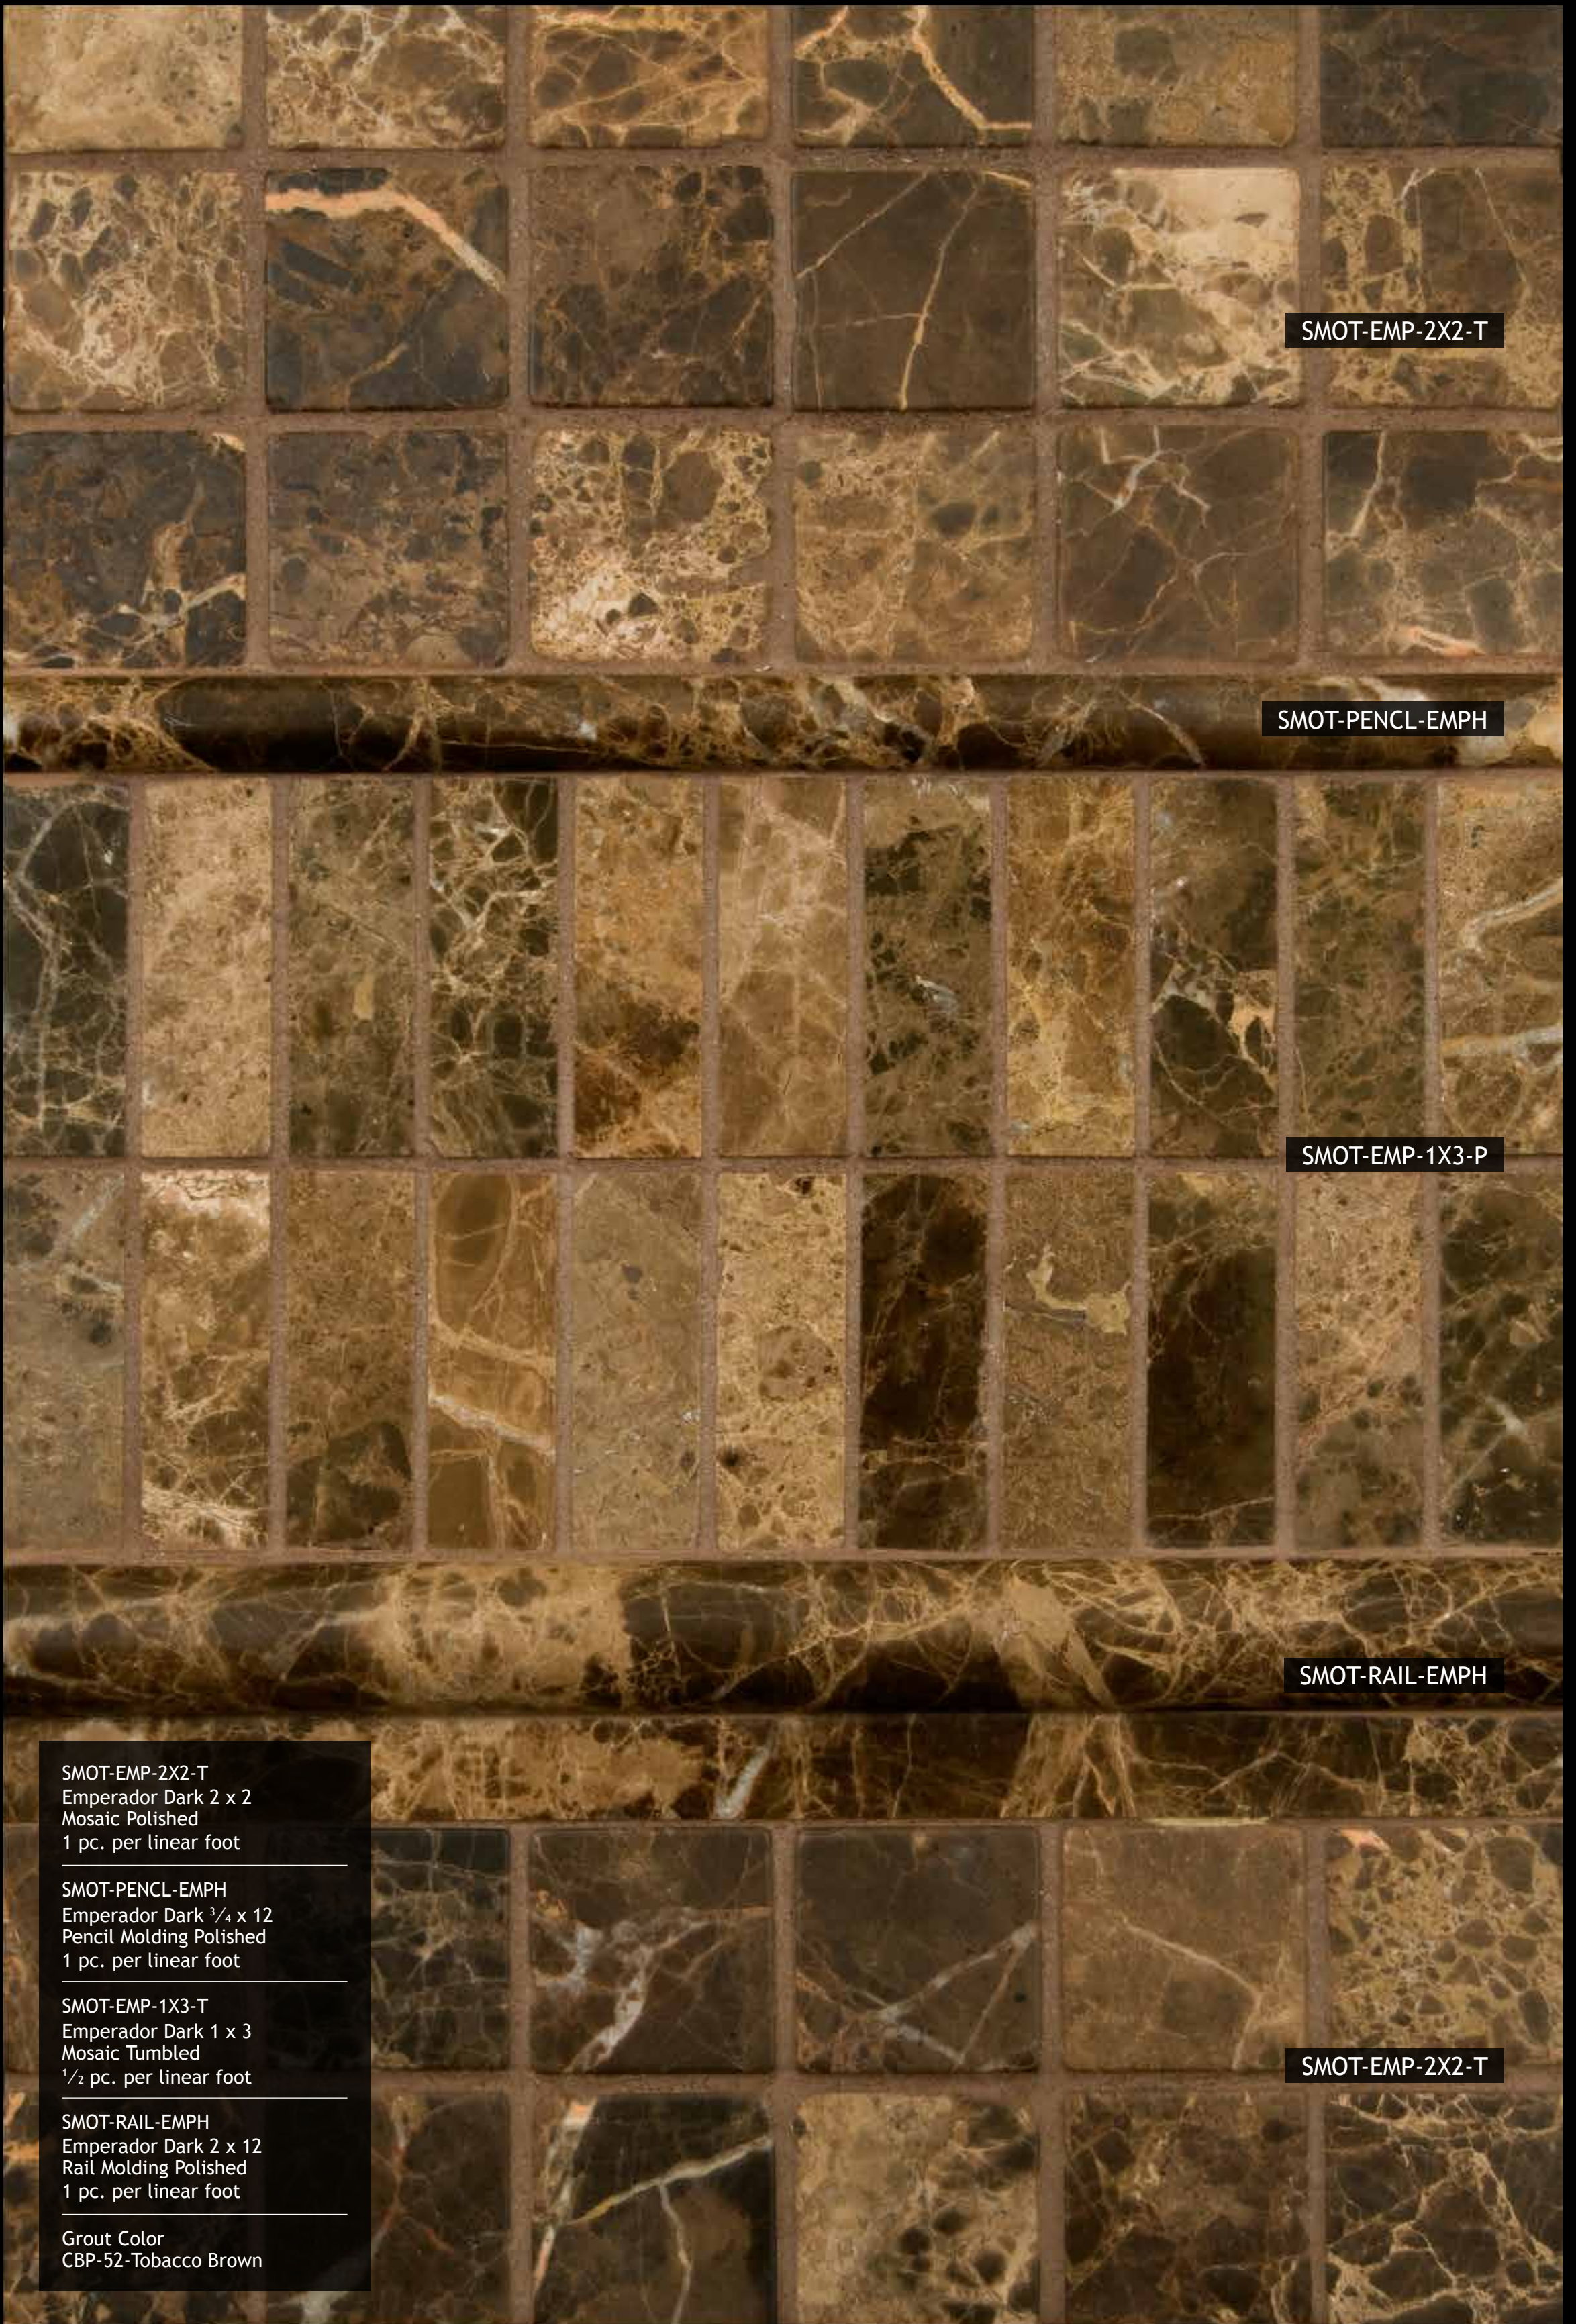

SMOT-EMP-2X2-T

SMOT-PENCL-EMPH

SMOT-EMP-1X3-P

SMOT-RAIL-EMPH

SMOT-EMP-2X2-T

SMOT-EMP-2X2-T
Emperador Dark 2 x 2
Mosaic Polished
1 pc. per linear foot

SMOT-PENCL-EMPH
Emperador Dark 3/4 x 12
Pencil Molding Polished
1 pc. per linear foot

SMOT-EMP-1X3-T
Emperador Dark 1 x 3
Mosaic Tumbled
1/2 pc. per linear foot

SMOT-RAIL-EMPH
Emperador Dark 2 x 12
Rail Molding Polished
1 pc. per linear foot

Grout Color
CBP-52-Tobacco Brown