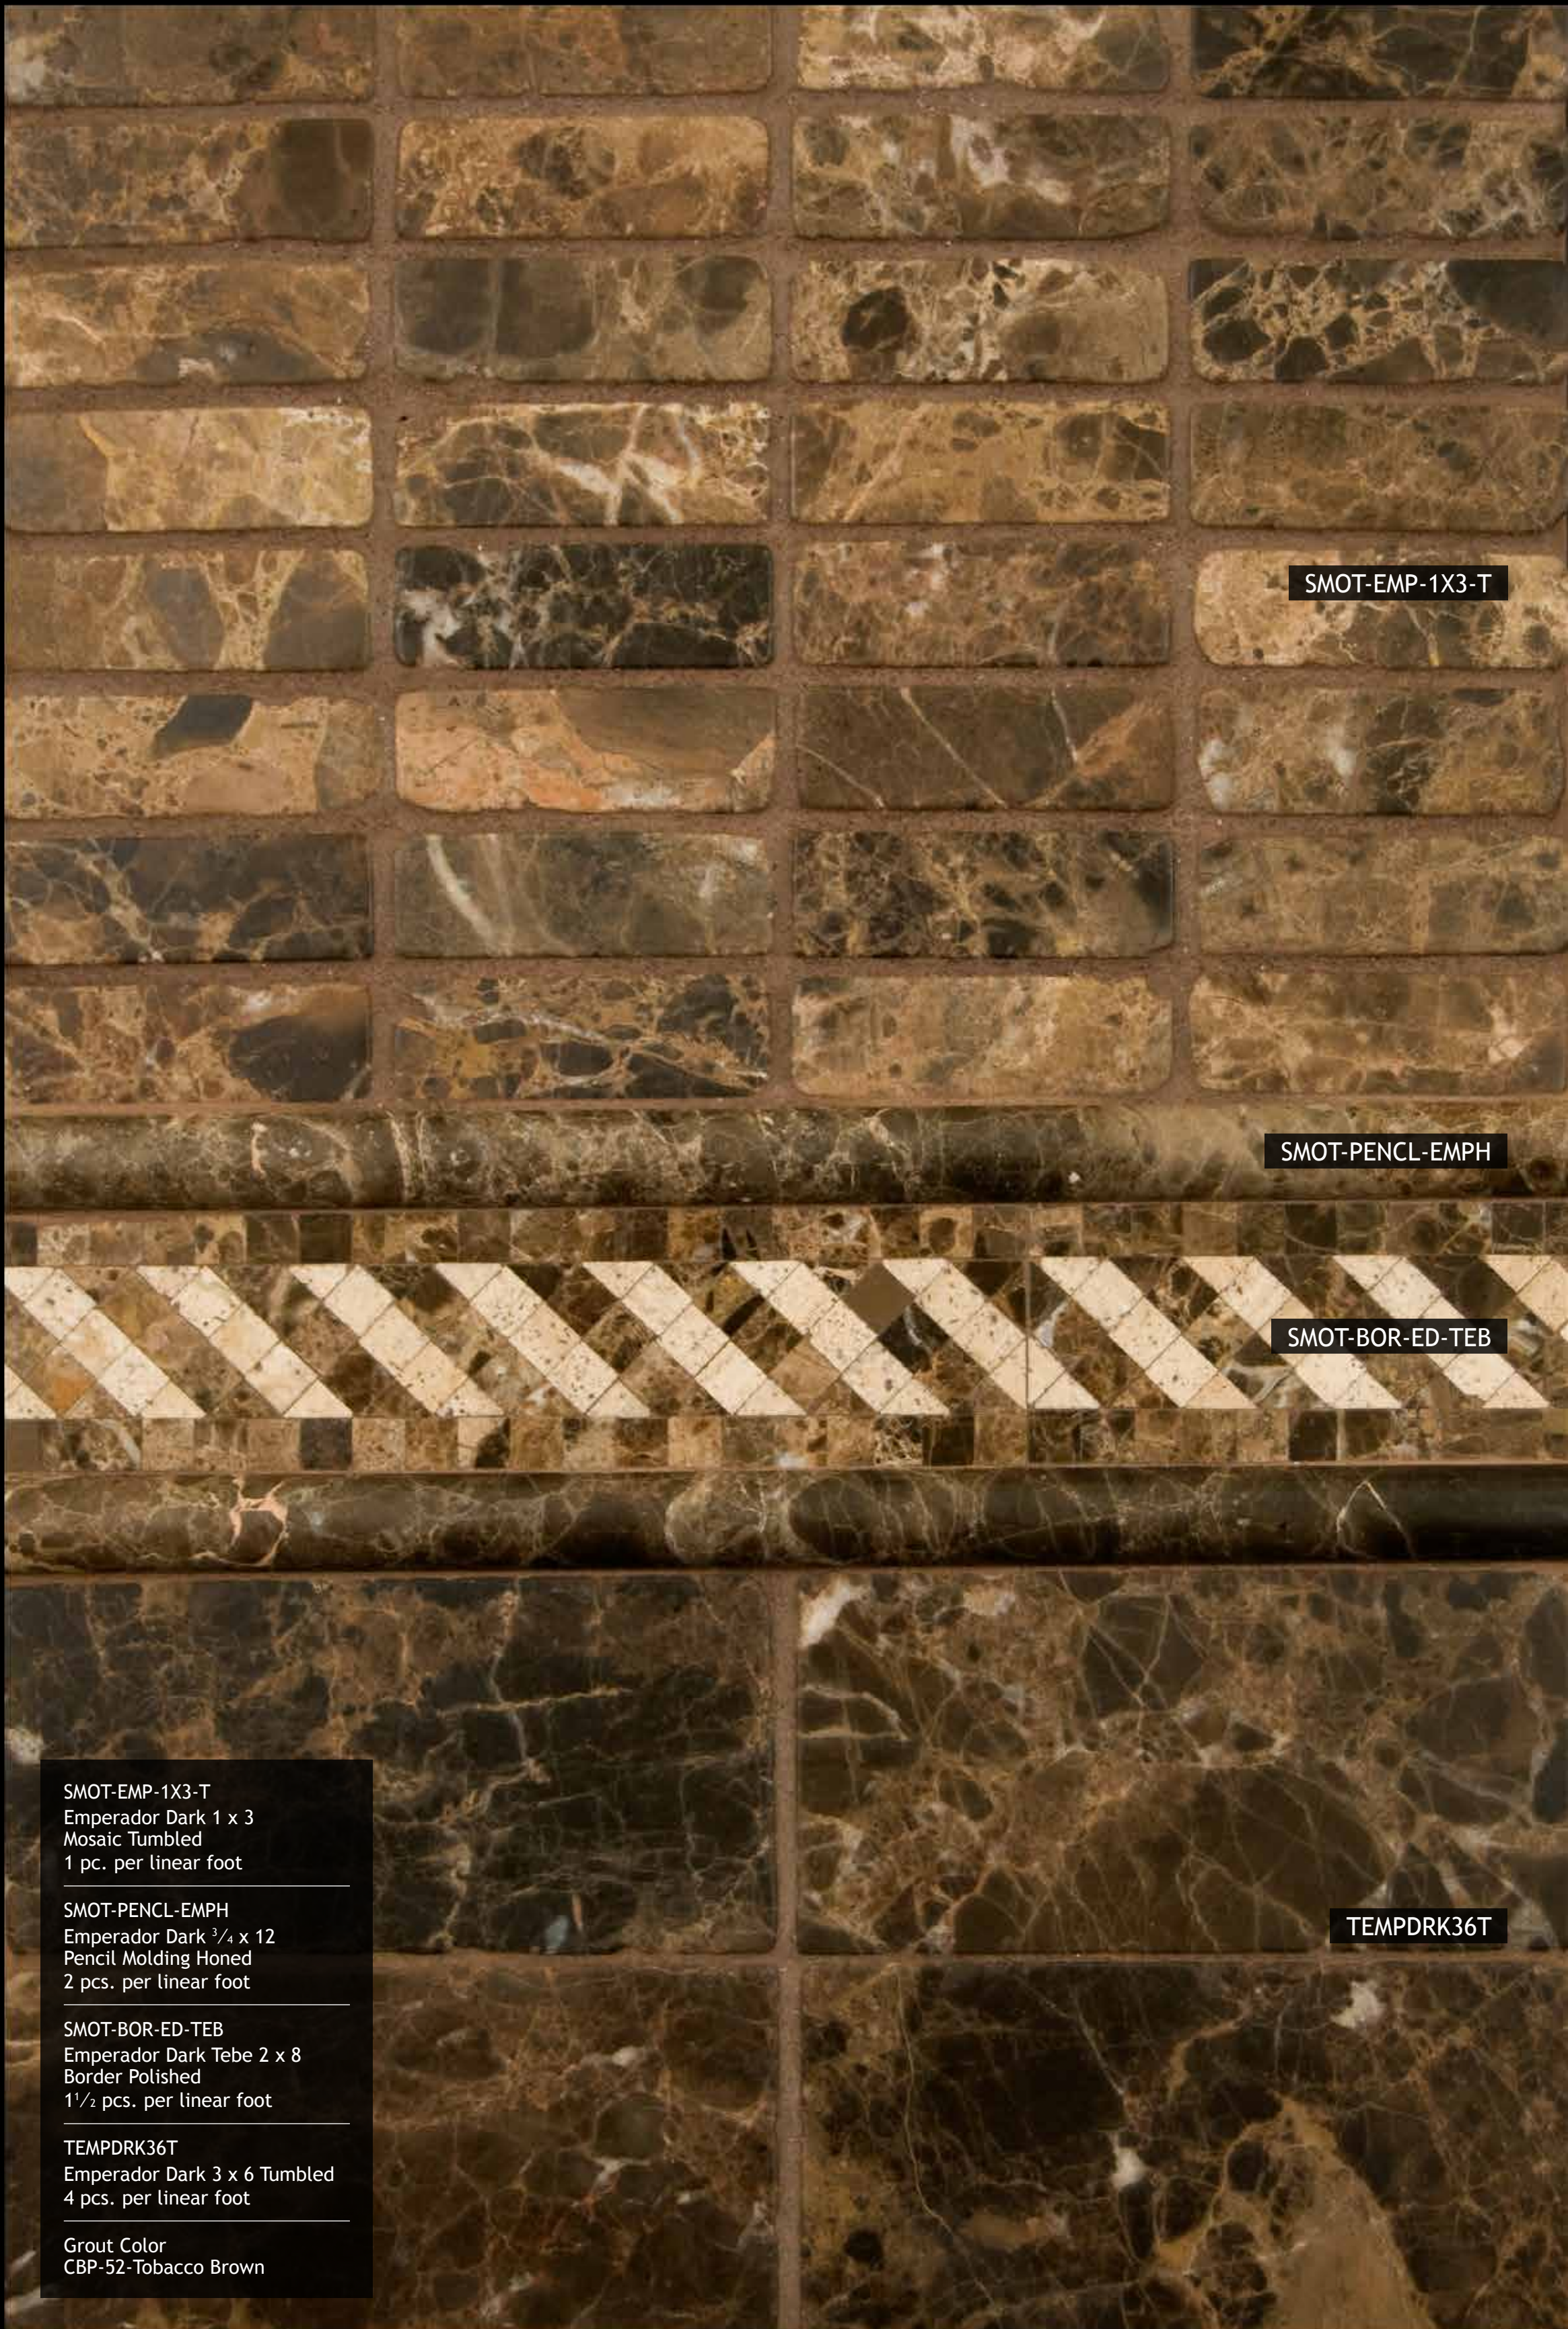

SMOT-EMP-1X3-T

SMOT-PENCL-EMPH

SMOT-BOR-ED-TEB

TEMPDRK36T

SMOT-EMP-1X3-T
Emperador Dark 1 x 3
Mosaic Tumbled
1 pc. per linear foot

SMOT-PENCL-EMPH
Emperador Dark 3/4 x 12
Pencil Molding Honed
2 pcs. per linear foot

SMOT-BOR-ED-TEB
Emperador Dark Tebe 2 x 8
Border Polished
1 1/2 pcs. per linear foot

TEMPDRK36T
Emperador Dark 3 x 6 Tumbled
4 pcs. per linear foot

Grout Color
CBP-52-Tobacco Brown