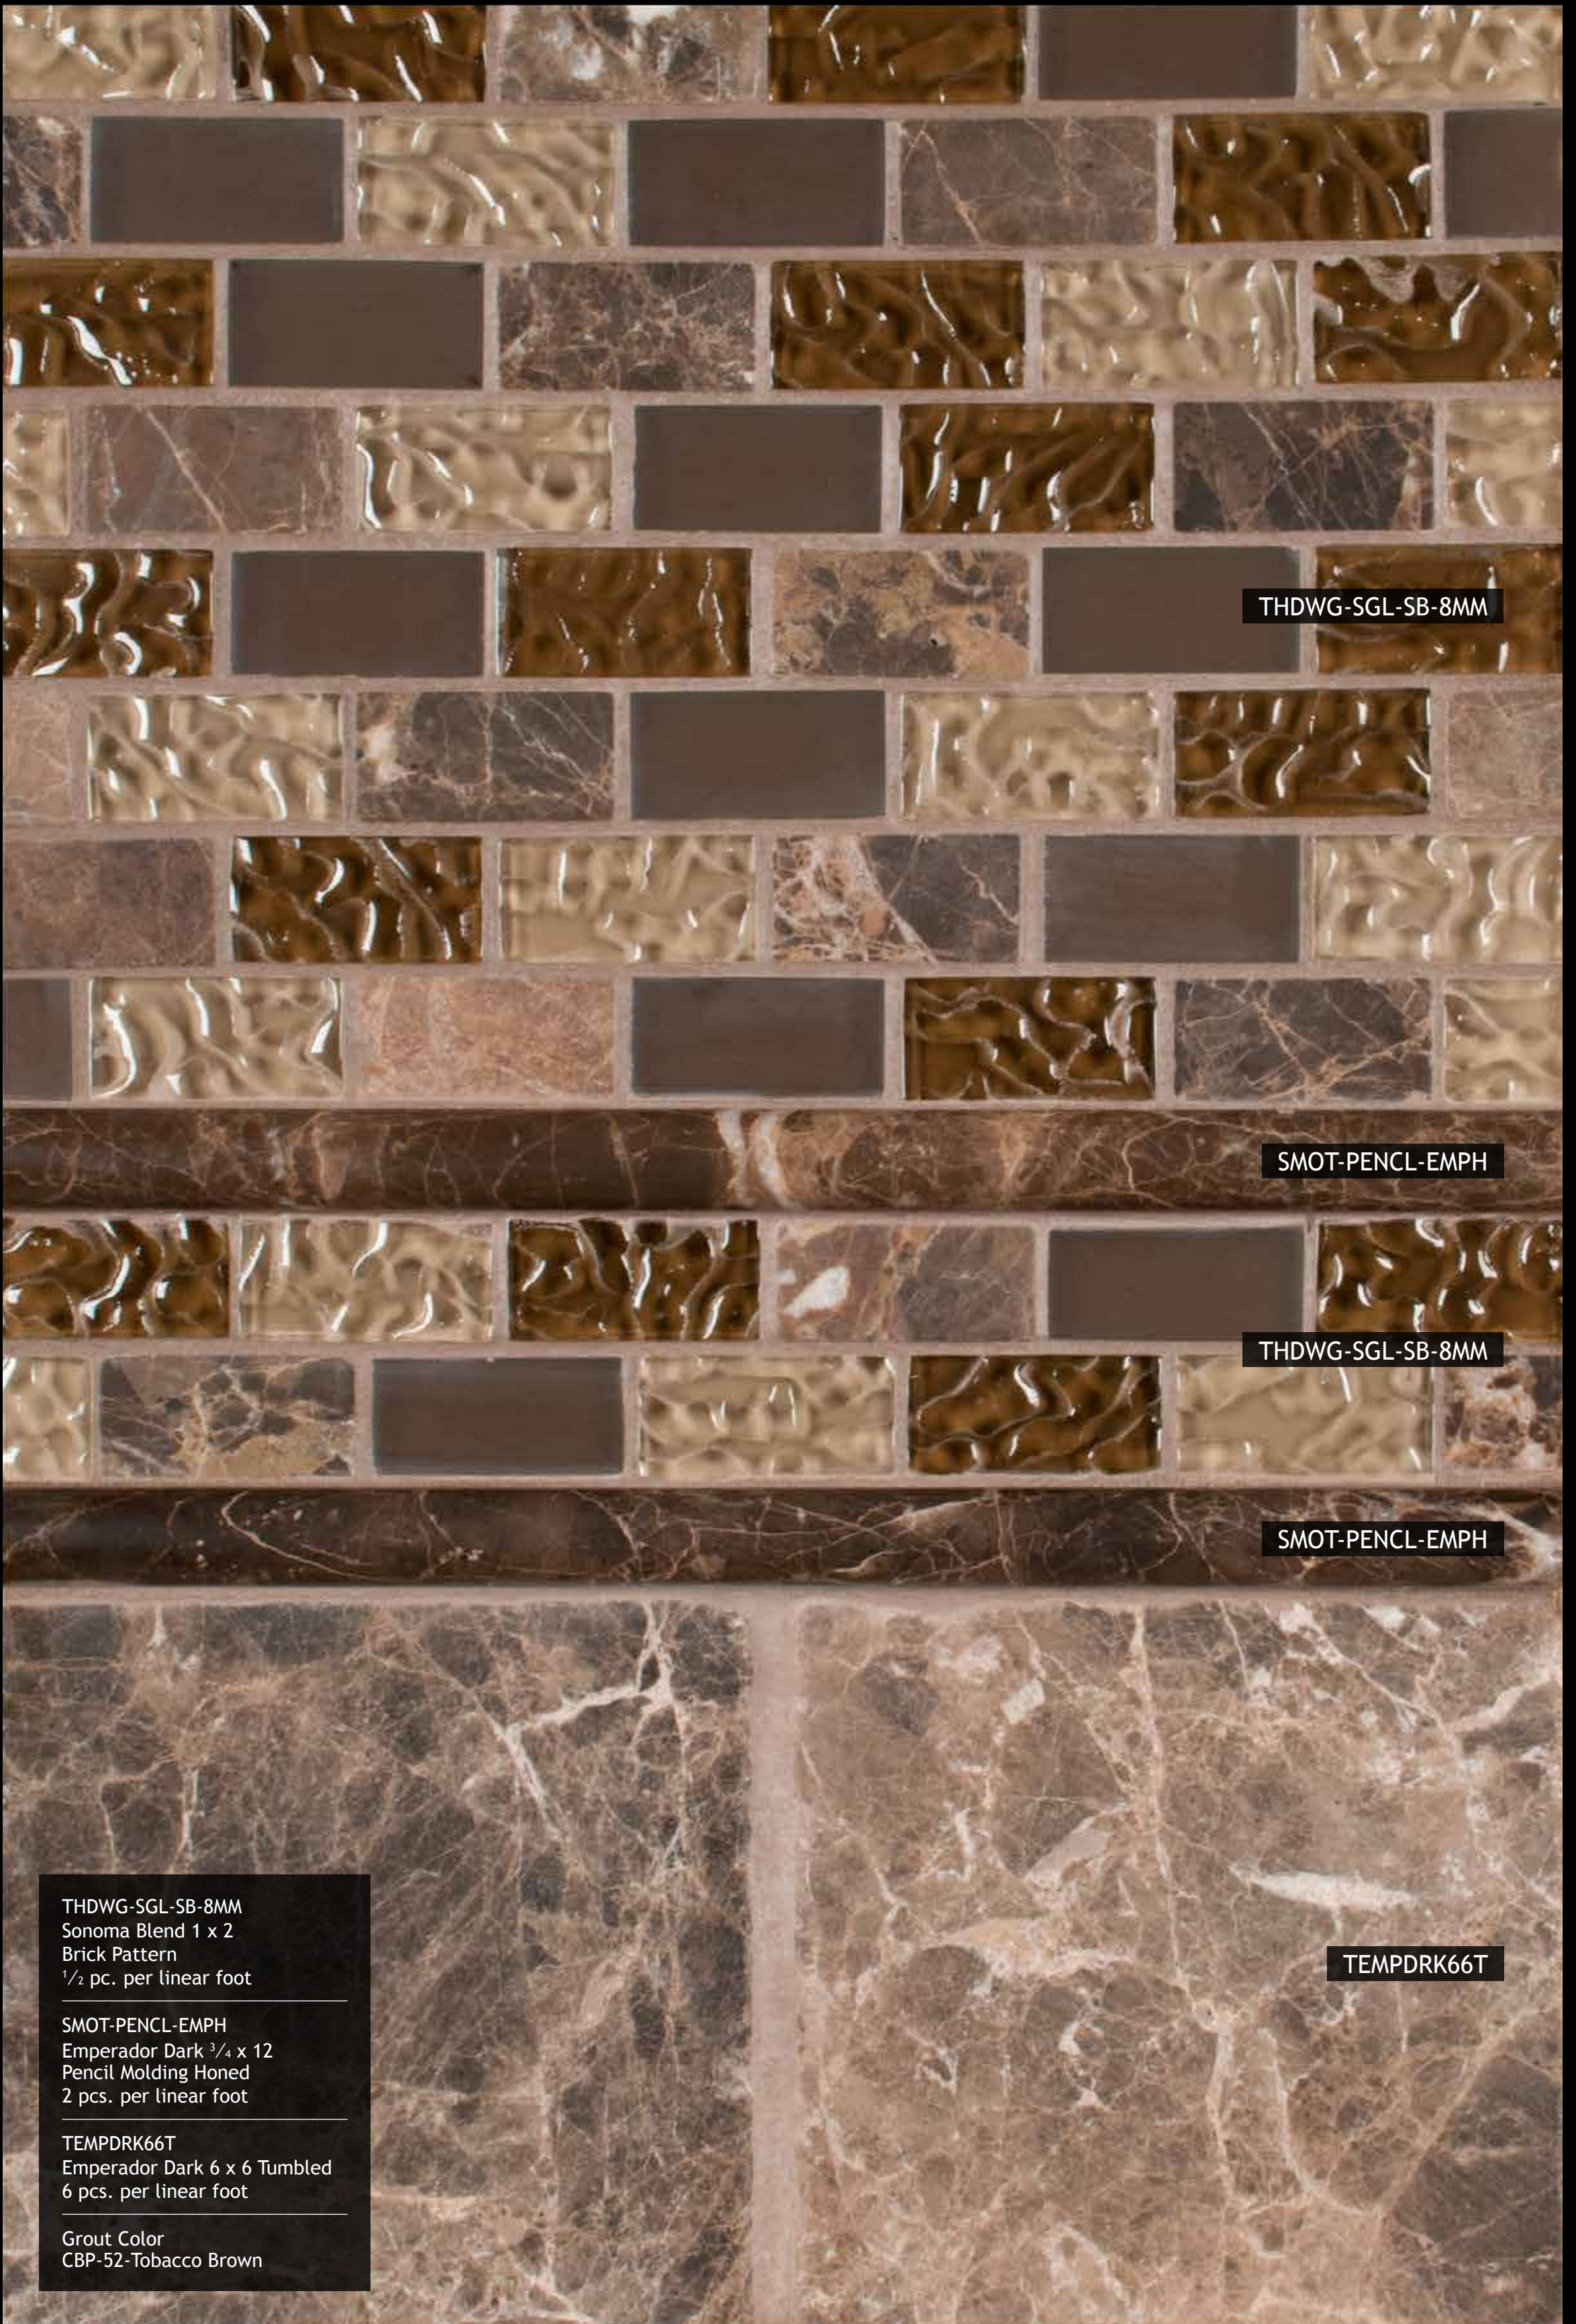

Grout Color (Top)
CBP-52-Tobacco Brown

Grout Color (Bottom)
CBP-382-Bone

SMOT-EMP-SFIL10MM

SMOT-EMP-SFIL10MM
Emperor Splitface
Interlocking Pattern
1 1/2 pcs. per linear foot

Grout Color
No Grout Required