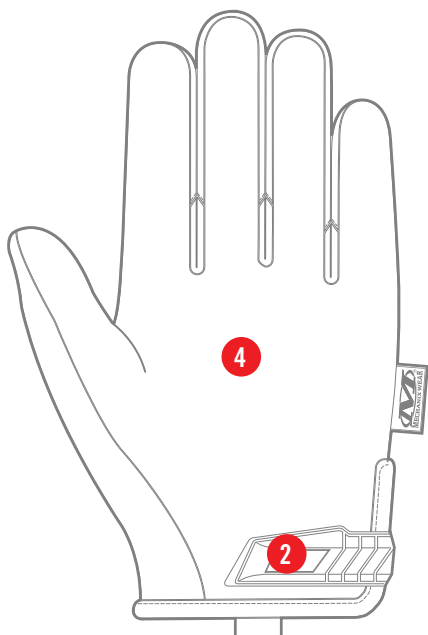

FURTHER INFORMATION AVAILABLE AT:

Ref: The Material4X® Original®

USA
1-800-222-4296
CANADA
1-877-278-5822

Mechanix Wear, Inc.
28525 Witherspoon Parkway
Valencia CA 91355
www.mechanix.com

Product is imported