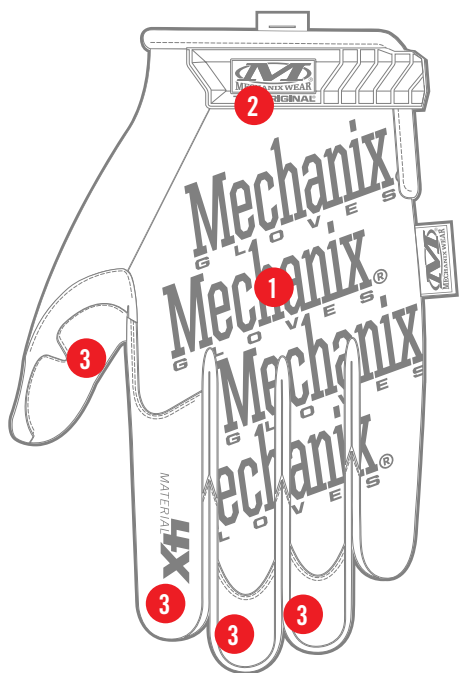

MATERIAL4X®

ORIGINAL®

MATERIAL4X® HAND PROTECTION

The glove that gave us our name in motorsports returns with Material4X® durability. Material4X® synthetic leather redefines durability with higher abrasion resistance and greater tear resistance than standard synthetic gloves. Material4X® is completely machine washable, making this glove as practical as it is popular. With the same fit and feel of our Original® glove, Material4X® proves that a good thing can just keep getting better.

FIT

Form-fitting TrekDry® helps keep hands cool and comfortable.

DURABILITY

Material4X® delivers higher abrasion resistance and greater tear resistance than standard synthetic gloves.

MATERIAL4X[®] ORIGINAL[®]

AVAILABLE COLORS

MG4X-75 BLACK

XXXS	XXS	XS	S	M	L	XL	XXL	XXXL
05	06	07	08	09	10	11	12	13

FEATURES

1. Form-fitting TrekDry[®] material helps keep hands cool and comfortable.
2. Thermoplastic Rubber (TPR) closure with hook and loop provides a secure fit.
3. Reinforcement panels provide added durability.
4. Seamless Material4X[®] palm delivers higher abrasion resistance and greater tear resistance than standard synthetic gloves.