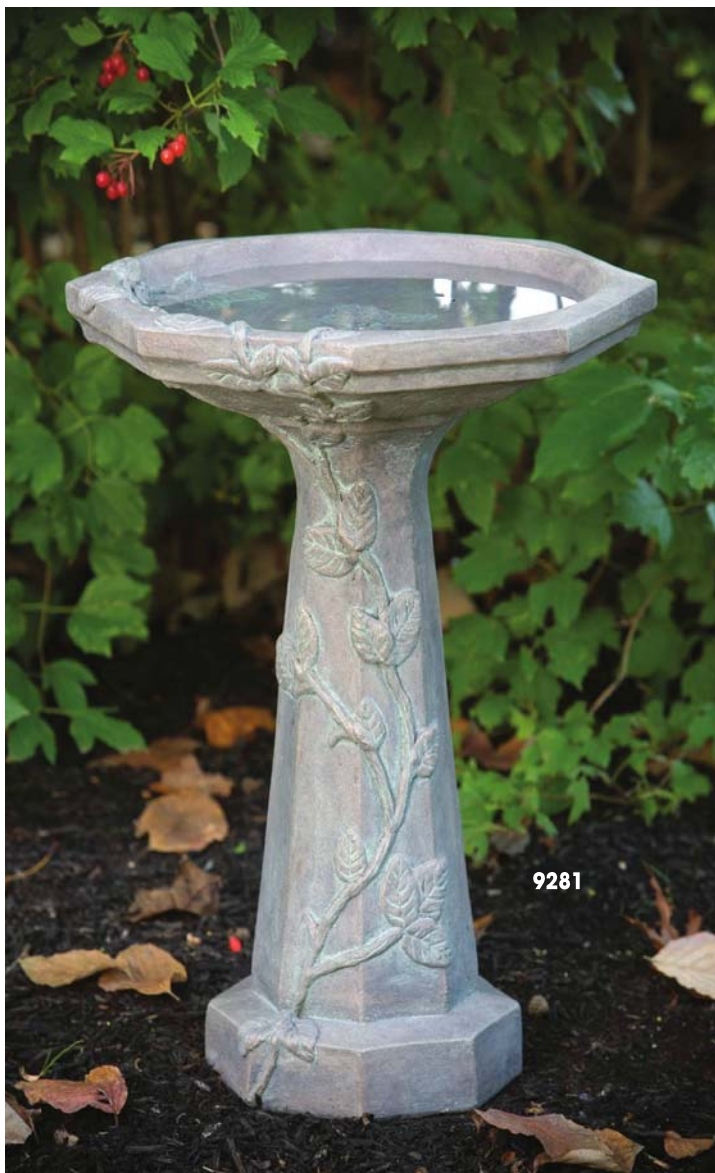

**MASSARELLI'S<sup>®</sup>**  
*MAKERS OF FINE STONE GARDEN ACCENTS*

40<sup>TH</sup> ANNIVERSARY MASTER EDITION

Shown in #91 Everglade Stone

**9723**  
All Birds Welcome Bird Bath  
H:30" TW:20" TL:24.5" BW:12" BL:12"  
Weight: 95 lbs.

**9728**  
One Piece Ribbon Bird Bath  
H:27.75" TD:19" BD:12"  
Weight: 82 lbs.  
Shown in #68 Classic Sterling Woods Stone

9281

**9281**  
 Large Vine Bird Bath  
 H:21.5" T:16" OCT B:8" OCT  
 Weight: 43 lbs.  
 Shown in #76 Classic Patina