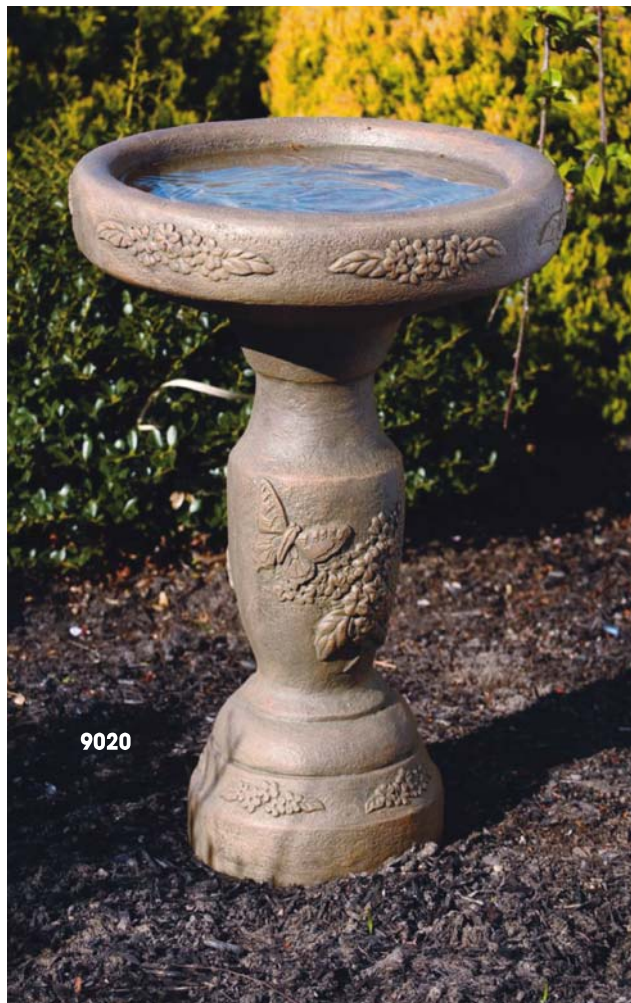

9165

**9165**  
 One Piece Round  
 Vine Bird Bath  
 H:21.5" TD:16" BD:8"  
 Weight: 63 lbs.  
 Shown in #91 Everglade Stone

9010

**9010**  
 Vine Bird Bath  
 H:11" T:15.5" OCT B:8.5" OCT  
 Weight: 37 lbs.  
 Shown in #21 Old Stone

## Bird Baths

**9269**  
One Piece Zinnia Bird Bath  
H:22" TD:16" BD:8.75"  
Weight: 66 lbs.  
Shown in #82 Classic Cottage Bronze

**9011**  
One Piece Hummingbird  
Bird Bath  
H:21.5" TD:15" BD:8"  
Weight: 49 lbs.  
Shown in #91 Everglade Stone

**9715**  
One Piece Floral Bird Bath  
H:22" TD:16.5" BD:9"  
Weight: 76 lbs.  
Shown in #91 Everglade Stone

**9185**  
One Piece Daisy Bird Bath  
H:21.5" TD:16" BD:9"  
Weight: 51 lbs.  
Shown in #82 Classic Cottage Bronze