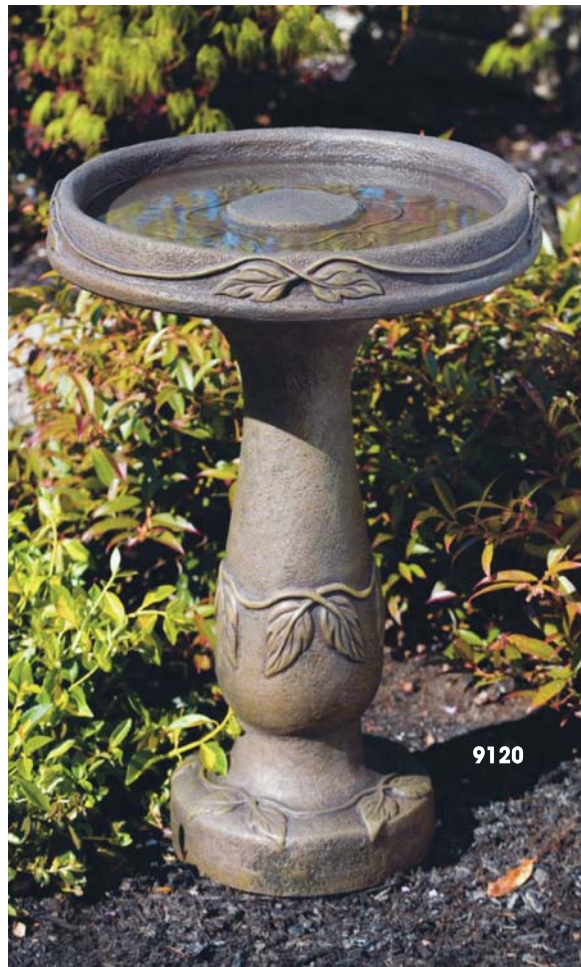

Bird Baths

9340
Roman Bird Bath
H:26.25" TD:19" BD:10"
Weight: 73 lbs.
Shown in #21 Old Stone

9120
Grape Leaf Bird Bath
H:25" TD:19" BD:11"
Weight: 75 lbs.
Shown in #81 Classic Cliff Patina

9467
Flower Top Bird Bath
H:28" TD:22" B:10"HEX
Weight: 110 lbs.
Shown in #52 Garden Stone