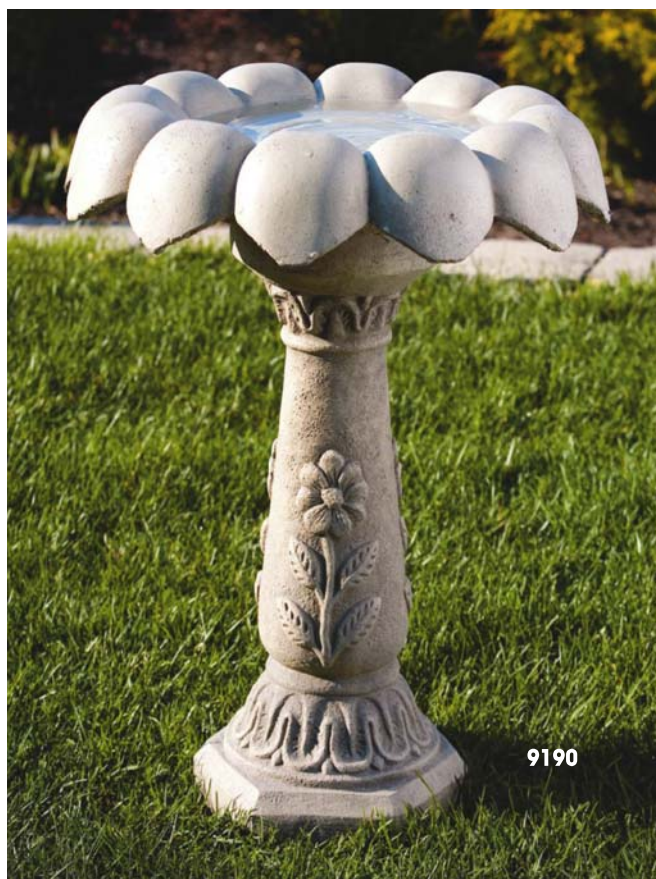

9190
Daisy Bird Bath With Scallop Top
H:27.5" TD:21" B:10" HEX
Weight: 93 lbs.
Shown in #72 Classic Sand Stone

9190