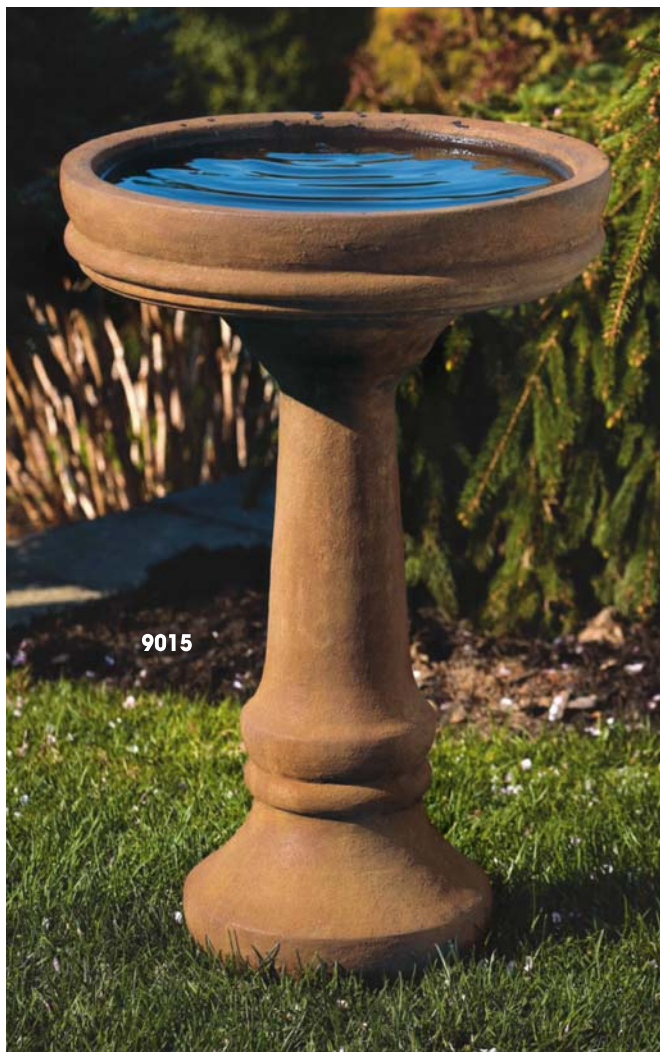

Bird Baths

9015
Plain And Simple Bird Bath
H:28.5" TD:20.5" BD:10"
Weight: 110 lbs.
Shown in #89 Cedar Water Stone