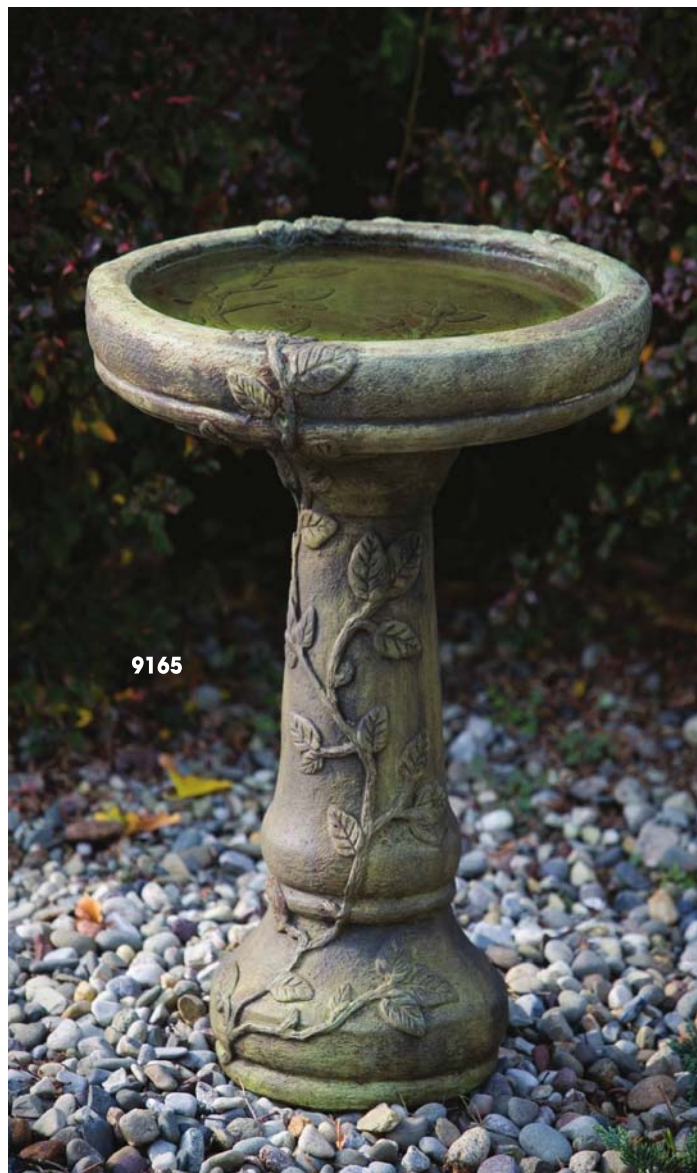

**MASSARELLI'S<sup>®</sup>**  
*MAKERS OF FINE STONE GARDEN ACCENTS*

40<sup>TH</sup> ANNIVERSARY MASTER EDITION

Shown in #91 Everglade Stone

**9723**  
All Birds Welcome Bird Bath  
H:30" TW:20" TL:24.5" BW:12" BL:12"  
Weight: 95 lbs.

**9728**  
One Piece Ribbon Bird Bath  
H:27.75" TD:19" BD:12"  
Weight: 82 lbs.  
Shown in #68 Classic Sterling Woods Stone

9281

**9281**  
 Large Vine Bird Bath  
 H:21.5" T:16" OCT B:8" OCT  
 Weight: 43 lbs.  
 Shown in #76 Classic Patina

9165

**9165**  
 One Piece Round  
 Vine Bird Bath  
 H:21.5" TD:16" BD:8"  
 Weight: 63 lbs.  
 Shown in #91 Everglade Stone

9010

**9010**  
 Vine Bird Bath  
 H:11" T:15.5" OCT B:8.5" OCT  
 Weight: 37 lbs.  
 Shown in #21 Old Stone