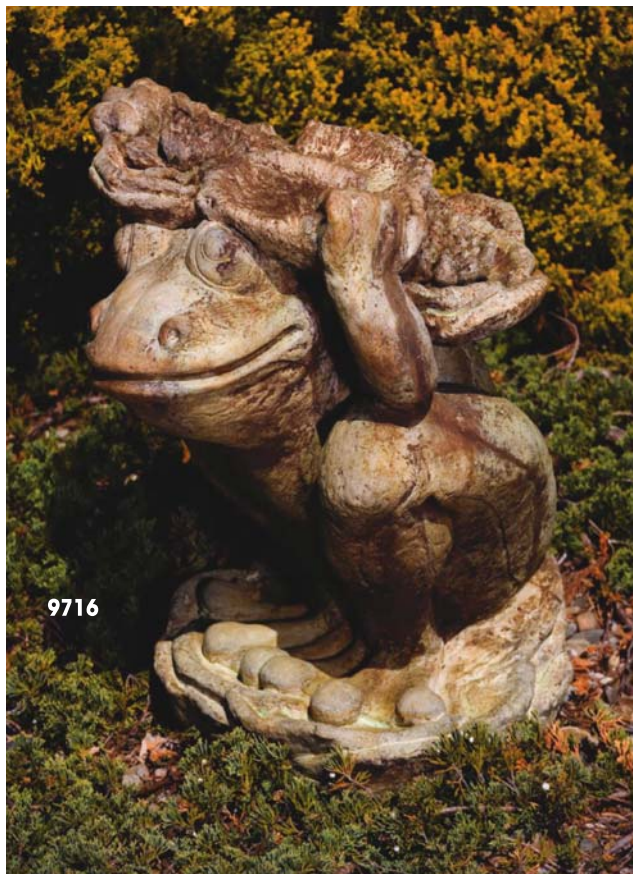

**9735**  
One Piece Spiral Bird Bath  
H:31.5" TW:14.5" TL:23" BD:10"  
Weight: 72 lbs.  
Shown in #91 Everglade Stone

**9499**  
One Piece Cherub Bird Bath  
H:21.5" TD:16" BD:8"  
Weight: 56 lbs.  
Shown in #72 Classic Sand Stone

**9030**  
One Piece Rose Bird Bath  
H:22" TD:17" BD:9"  
Weight: 67 lbs.  
Shown in #72 Classic Sand Stone

**9035**  
One Piece Ivy Bird Bath  
H:22" TD:17" BD:9"  
Weight: 74 lbs.  
Shown in #73 Classic Iron

**9730**  
One Piece Distressed  
Fluted Bird Bath  
H:30.5" W:22.5" B:10.5" SQ  
Weight: 93 lbs.  
Shown in #89 Cedar Water Stone

**9725**  
24" One Piece  
Embossed Bird Bath  
H:24" TD:18" B:9" SQ  
Weight: 68 lbs.  
Shown in #76 Classic Patina

## Bird Baths

**9012**  
One Piece Wicker Bird Bath  
H:22" TD:16" BD:10"  
Weight: 64 lbs.  
Shown in #91 Everglade Stone

**9716**  
One Piece Frog Bird Bath  
H:20.25" BW:14" BL:15"  
Weight: 124 lbs.  
Shown in #91 Everglade Stone