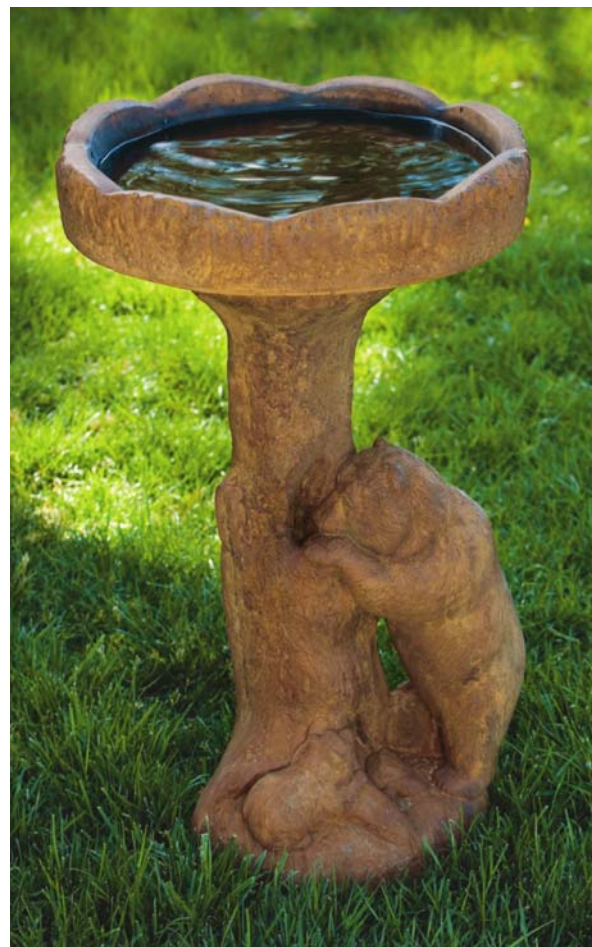

9265
Bear Bird Bath
H:28.5" TD:19.5" BD:13"
Weight: 113 lbs.
Shown in #89 Cedar Water Stone