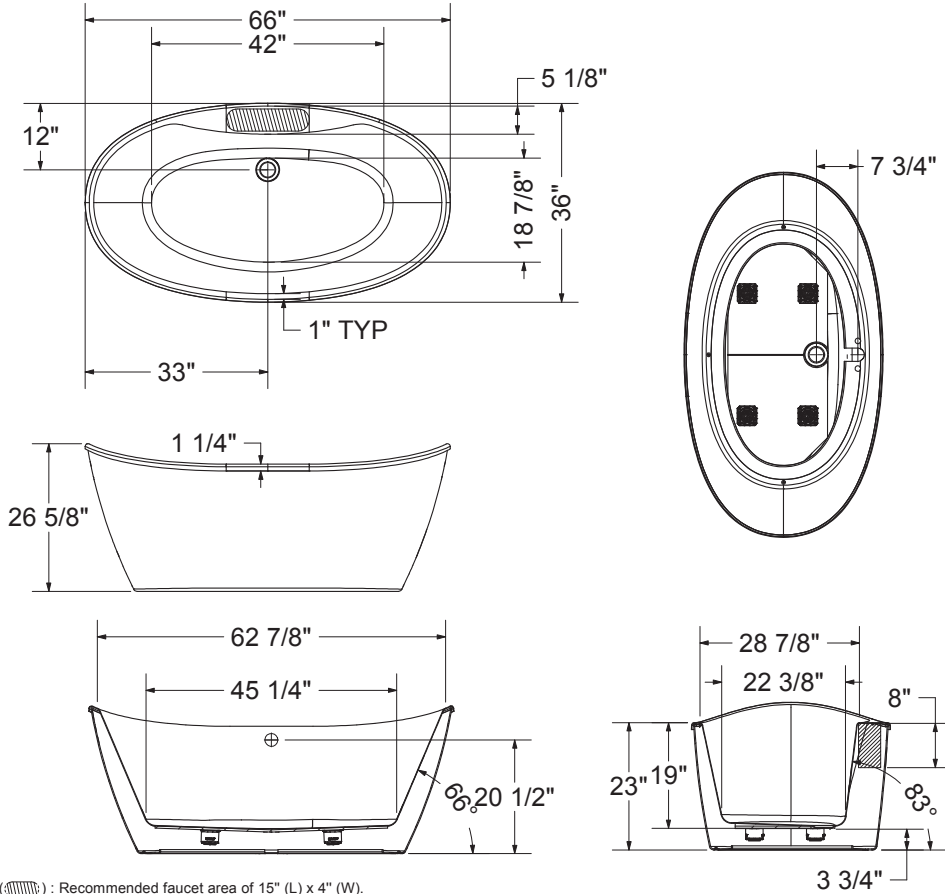

# Delsia 6636

**Model number:**

106193

**Dimensions:** 66" x 36" x 27"

**Installation:** Freestanding

**Material:** AcrylX™ Ap-

# Delsia 6636

**Model number:**

106193

**Dimensions:** 66" x 36" x 27"

**Installation:** Freestanding

**Material:** AcrylIX™ Ap-

1

**Dimensions:**

66 x 36 x 26 5/8 in.  
(1676 x 914 x 676 mm)

**Water capacity:**

59 gallons - 223 liters

**Weight:**

110 lbs - 49.89 kg

**Bathing well:**

62 7/8 X 28 7/8 in.  
(1597 X 733 mm)

**Deep sump height:**

18 1/2 in. - 470 mm

**Deck width:**

5 in. - 127 mm

**Drain location:**

Center

(⊕) : Recommended faucet area of 15" (L) x 4" (W).  
Depth recommended for straight pipes 8".  
All dimensions are approximate. Structure measurements must be verified against the unit to ensure proper fit.