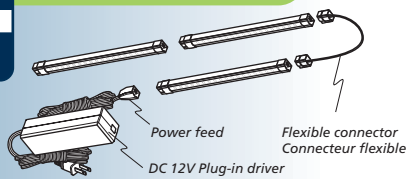

LED

LED STRIP LIGHT KIT

FEATURES & BENEFITS

- An energy efficient light source that is tiny enough to fit into small spaces, or easy to conceal.
- The linear light source provides contour and even light distribution.
- LED lighting is cool to touch. It is one of the most energy efficient sources of light available today. LED contains no mercury and does not produce harmful ultraviolet (UV) light.
- The LED technology is powered by a power supply (driver) which plugs into a standard 120 volt AC outlet. Low-voltage power is supplied to fixture making it a safe and efficient light source.
- Add additional lengths of lighting to single power supply (driver) to accommodate longer runs
- Suitable for indoor use.

WARM WHITE
2700K

VOLTAGE
12V

WATTAGE
2W
PER STRIP

LUMINOUS FLUX
130
LUMENS
PER STRIP

LED LIFE
30,000
HOURS

LINEAR
BEAM SPREAD
130°

LENGTH
12"
305mm

ALL-IN-ONE PACKAGE

- (1) 12" LED strip
- (1) 6W plug-in driver with 6' cord and rotary switch
- (1) Power feed
- Mounting hardware

MAXIMUM RUN OF 3 UNITS

EASY INSTALLATION WITH
SUPPLIED MOUNTING CLIPS

BUILT-IN NO-SHADOW
LINK CONNECTOR