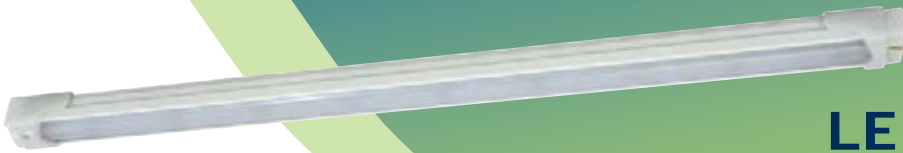

LED

LED STRIP LIGHT KIT

FEATURES & BENEFITS

- An energy efficient light source that is tiny enough to fit into small spaces, or easy to conceal.
- The linear light source provides contour and even light distribution.
- LED lighting is cool to touch. It is one of the most energy efficient sources of light available today. LED contains no mercury and does not produce harmful ultraviolet (UV) light.
- The LED technology is powered by a power supply (driver) which plugs into a standard 120 volt AC outlet. Low-voltage power is supplied to fixture making it a safe and efficient light source.
- Add additional lengths of lighting to single power supply (driver) to accommodate longer runs
- Suitable for indoor use.

WARM WHITE
2700K

VOLTAGE
12V

WATTAGE
2W
PER STRIP

LUMINOUS FLUX
130
LUMENS
PER STRIP

LED LIFE
30,000
HOURS

LINEAR
BEAM SPREAD
130°

LENGTH
12"
305mm

ALL-IN-ONE PACKAGE

- (1) 12" LED strip
- (1) 6W plug-in driver with 6' cord and rotary switch
- (1) Power feed
- Mounting hardware

MAXIMUM RUN OF 3 UNITS

EASY INSTALLATION WITH
SUPPLIED MOUNTING CLIPS

BUILT-IN NO-SHADOW
LINK CONNECTOR