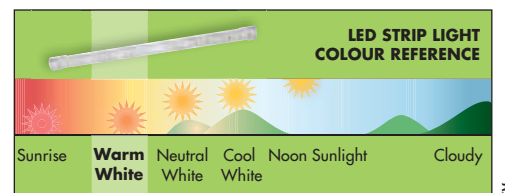

ORDERING GUIDE

Item #	Description	UPC	Case Qty.
LEDSTR1K-WW	LED Strip Single Light Kit, Warm White 2700K	7-71250-93290-7	12
LEDSTR2K-WW	LED Strip 2-Light Kit, Warm White 2700K	7-71250-93291-4	12
LEDSTR1-WW	LED Strip Light, Warm White 2700K	7-71250-93289-1	12
LEDSTR-FC	12" Flexible Connector for LED Strip Light	7-71250-92610-4	12