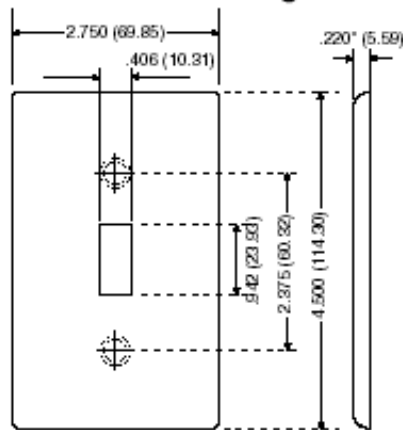

80412-W

4-Gang Decora/GFCI Device Decora Wallplate/Faceplate, Standard Size, Thermoset, Device Mount - White

Leviton Decora Designer Wallplates — available in a wide spectrum of colors and styles — can add subtle elegance to any home. Sleek, versatile and convenient, they also come in a midway size that gives even greater coverage, and can hide unsightly wall surface irregularities. All Leviton Decorative Wallplates can stand up to heavy use while coordinating perfectly with paint or wall coverings. Think of them as the finishing touch to giving a home its signature look.

Technical Information

Product Features

Color: White

Gang: 4

Material: Thermoset Plastic

Mount: Device

Standards and Certifications: UL/CSA

Type: Standard Size

Warranty: 2-Year Limited

Color: White

UPC Code: 078477488768

Country Of Origin: United States

Dimensional Diagram

4-GANG Width = 8.19" (208.0mm)

SPECIFICATION SUBMITTAL

JOB NAME: <input type="text"/>	CATALOG NUMBERS: <input type="text"/>	
JOB NUMBER: <input type="text"/>	<input type="text"/>	<input type="text"/>