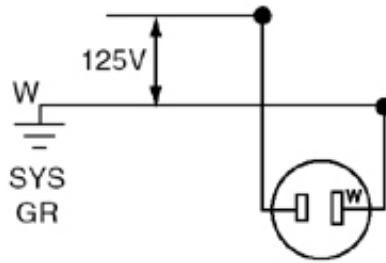

Wiring Diagram

1-15R

SPECIFICATION SUBMITTAL

JOB NAME:	CATALOG NUMBERS:	
____	____	____
JOB NUMBER:	____	____