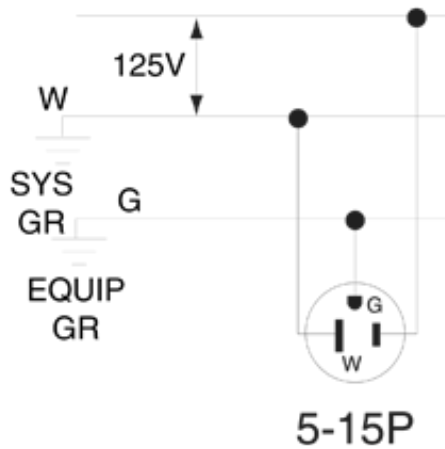

Dimensional Diagram

SPECIFICATION SUBMITTAL

JOB NAME:	CATALOG NUMBERS:	
____	____	____
JOB NUMBER:	____	____

Leviton Manufacturing Co., Inc.

201 North Service Road, Melville, NY 11747

Telephone: +1-800-323-8920 · FAX: +1-800-832-9538 · Tech Line (8:30AM-7:30PM E.S.T. Monday-Friday):

+1-800-824-3005

Leviton Manufacturing of Canada, Ltd.

165 Hymus Boulevard, Pointe Claire, Quebec H9R 1E9 · Telephone: +1-800-469-7890 ·

FAX: +1-800-824-3005 · www.leviton.com/canada

Leviton S. de R.L. de C.V.

Lago Tana 43, Mexico DF, Mexico CP 11290 · Tel.: (+52)55-5082-1040 · FAX: (+52)5386-

1797 · www.leviton.com.mx

Visit our Website at: www.leviton.com

© 2018 Leviton Manufacturing Co., Inc. All Rights Reserved. Subject to change without notice.

Leviton has a global presence.

If you would like to know where your local Leviton office is located please go to:

www.leviton.com/international/contacts/