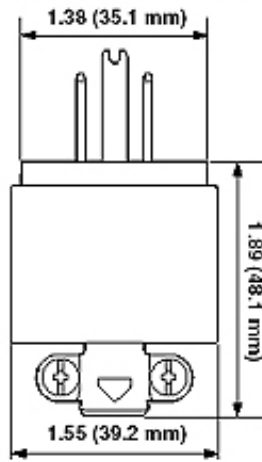

Body Material: PVC / Steel

Color: Yellow

Mechanical Specifications

Cord Range: .245 - .655

Product ID: Ratings and NEMA I.D. permanently marked on device

Terminal Accom.: 18-12 AWG

Terminal ID: Brass-Hot, Green-Ground, Silver-Neutral

Product Features

Color: Yellow

Cord Range: .245 - .655

NEMA: 5-15P

Standards and Certifications

ANSI: C-73

CSA C22.2 No. 42: File LR-406

NEMA: WD-6

NOM: 057

UL498: File E13393

Warranty: 2-Year Limited

Dimensional Diagram

SPECIFICATION SUBMITTAL

JOB NAME:	CATALOG NUMBERS:	
<input type="text"/>	<input type="text"/>	<input type="text"/>
JOB NUMBER:	<input type="text"/>	<input type="text"/>