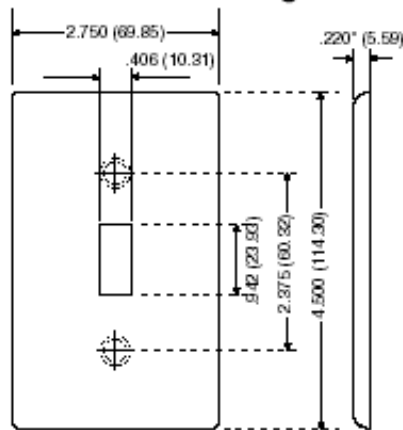

88012

4-Gang Toggle Device Switch Wallplate, Standard Size, Thermoset, Device Mount - White

Familiar and functional, Leviton Traditional Wallplates are designed for use with Traditional Leviton devices. They represent styles and form factors that have stood the test of time. Their clean lines work in virtually any location, whether in new or retrofit construction, and they install quickly and easily. Leviton offers Traditional Wallplates in a vast array of colors and configurations.

Technical Information

Product Features

Type: Standard Size

Gang: 4

Material: Thermoset Plastic

Color: White

Mount: Device

Standards and Certifications: UL/CSA

Color: White

UPC Code: 07847744390

Country Of Origin: United States

Dimensional Diagram

4-GANG Width = 8.19" (208.0mm)

SPECIFICATION SUBMITTAL

JOB NAME:	CATALOG NUMBERS:	
<input type="text"/>	<input type="text"/>	<input type="text"/>
JOB NUMBER:	<input type="text"/>	<input type="text"/>