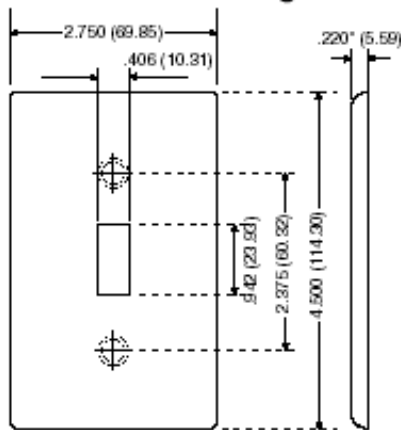

Technical Information

Product Features

Type: Standard Size

Gang: 3

Material: Thermoset Plastic

Color: Ivory

Mount: Device

Standards and Certifications: UL/CSA

UPC Code: 07847715138

Country Of Origin: United States

Dimensional Diagram

3-GANG Width = 6.38" (161.9mm)

SPECIFICATION SUBMITTAL

JOB NAME:	CATALOG NUMBERS:	
<input type="text"/>	<input type="text"/>	<input type="text"/>
JOB NUMBER:	<input type="text"/>	<input type="text"/>