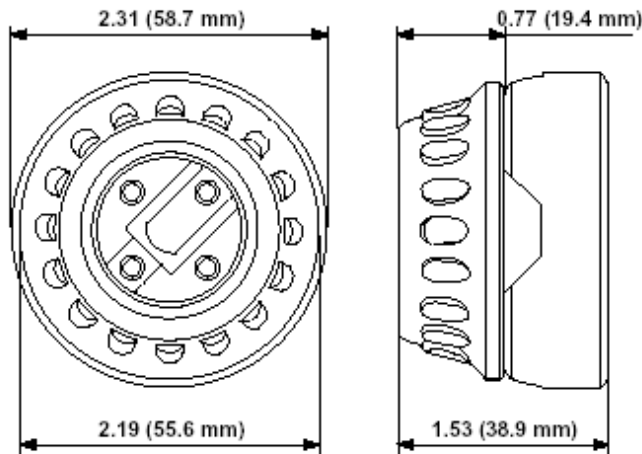

SPECIFICATION SUBMITTAL

JOB NAME:	CATALOG NUMBERS:	
____	____	____
JOB NUMBER:	____	____