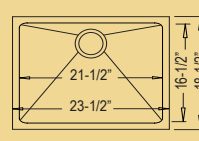

ADA Urban Radial Models

ADA-R-ZS-600
Medium Single Style
23-1/2" x 18-1/2" X 5-1/2"