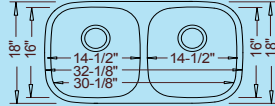

Lancer **INTREPID**

18 Gauge

16 Gauge

Optional Grid Set #59:

32-1/8" x 18" X 9" / 9"

Grid Set Not Available

NEW !

32-1/8" x 18" X 9" / 7"