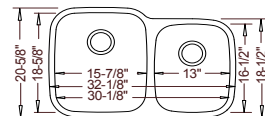

Model #

16329

* ADA-Compliant Version Available (# ADA-VS3218)

Optional Grid Set #60:

32-1/8" x 20-5/8" X 9" / 7"

60/40

Model #

VS60409