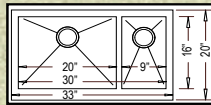

33" x 20" x 10" / 8"