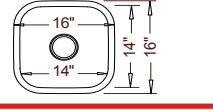

16" x 16" X 8"

Square Bar / Small Single

Model #

VS18161

Model #

16165