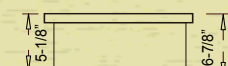

HATCH

Outer: 22-1/8" x 15" x 6-7/8"
Inner: 19-7/8" x 13" x 5-1/8"

YES2115 (White)

*ADA-Compliant when installed according to ADA mounting guidelines