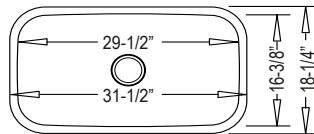

Three brands ... The most popular styles
Sharing the same design, using the same cutout !!!

Primo, Leonet and Futura Features

- Certified 304-Grade Surgical Stainless Steel
- Unique Special Bracing System & Extra Sound Deadening
- Limited Lifetime Warranty
- Includes Mounting Clips (Leonet/Futura) and Template (All Brands)

**"Lt.
18 Gauge"**

**"Heavy
18 Gauge"**

**"Full
16 Gauge"**

32-1/4" x 18-1/2" X 9" / 9"

50/50

VICTORIA

LE-191A

ELECTRA

FA208

Also available as a 5-1/2" deep, rear drain ADA-compatible sink (ADA-802)

32" x 20-3/4" X 9" / 7-1/2"

60/40

Reverse
40/60

BRENNER

LE-205B
Reverse (40/60)
LE-205BR

INVICTA

FA108
Reverse (40/60)
FA108R

31-1/2" x 20-5/8" X 9" / 7"

70/30

Reverse Not
Available

REGAL

LE-297B
Reverse (30/70)
LE-297BR

Le SABRE

FA708
Reverse (30/70)
FA708R

31-1/2" x 18-1/4" X 9"

**Primo
Equivalent
Not
Available**

WARREN

LE-358

MUSTANG

FA302

30" x 18-1/8" X 9"

Primo Only - 7" Depth Version Available
(Please specify "Primo Large Single 7" when ordering)

**Large
Single**

**LEONET
EQUIVALENT
NOT
AVAILABLE**

EL CAMINO

FA868

Also available as a 5-1/2" deep, rear drain ADA-compatible sink (ADA-868)

23-1/2" x 17-3/4" X 9"

**Medium
Single**

MURPHY

LE-862

CENTURY

FA268

Also available as a 5-1/2" deep, rear drain ADA-compatible sink (ADA-862)

23-1/4" x 20-7/8" X 9"

"D" Bowl

ROYAL

LE-008

CANTON

FA4405