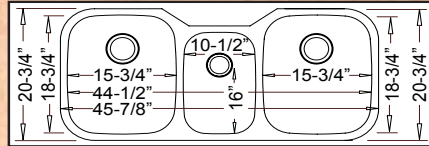

Leonet and Futura Unique and Specialty Models

“Heavy 18 Gauge”

46" x 20-3/4" ~ depth 9" / 7" / 9"

MANHATTAN

LE-605

“Triple Bowl”

Optional Grid Set #23

FUTURA

“Full 16 Gauge”

19-3/4" x 20-1/2" X 9"

ELGIN

FA3305

“Small D Bowl”

Optional Grid #39

TRIBUTE

LE-678

“Low Divide 50/50”

Optional Grid Set #21

32-1/4" x 18-7/8"
overall depth: 8-3/4"
divide depth: 5-1/2"

REGATTA

LE-R12

“Unique Single”

Optional Grid Set #74

32-1/2" x 18-5/8"
depth 9"

BRAVO

LE-R14

“Unique Single”

Optional Grid Set #75

31-3/8" x 21-1/4"
depth 9"

VERDURA

LE-535

“Bar / Prep”

Optional Grid Set #76

15-3/4" x 18-1/8"
depth 8"

CANTINA

LE-978

“Bar / Prep”

Optional Grid Set #72

16" x 16"
depth 8"

BEBIDO

LE-465

“Bar / Prep”

Optional Grid #19

12-1/2" x 18"
depth 7"

FULTON

LE-905

“Round Bar / Prep”

Optional Grid #22

17-1/8" diameter
depth 7"

Also available as a 5-1/2" deep, rear drain
ADA-compatible sink (ADA-978)

R210316