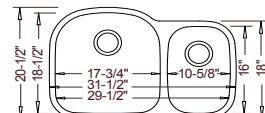

Model #

16604

Reverse #

VS40609

Reverse #

16406

Optional Grid Set #61:

31-1/2" x 20-1/2" X 9" / 7"