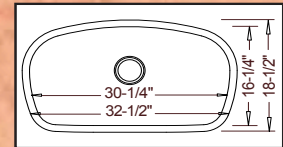

Model #
VS40409
8" 50/50

7" Model Available (VS4040-7)
Optional Grid #65

29-1/8" x 18-1/2"
depth 8"

Model #
VS18199
Unique Large Single

Optional Grid #106

32-1/2" x 18-1/2"
depth 9"

Model #
VS18339
70/30 Shaped Large Single