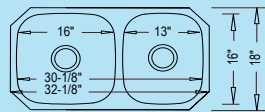

Lancer **INTREPID**

18 Gauge

16 Gauge

Optional Grid Set #59:

32-1/8" x 18" X 9" / 9"

Grid Set Not Available

NEW !

32-1/8" x 18" X 9" / 7"