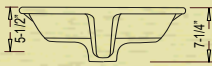

Rectangular Undermount

TROUGH

* ADA COMPLIANT

Outer: 23-1/2" x 14-1/2" x 7-3/4"
Inner: 20-3/4" x 12-1/4" x 5-1/2"

CH433 (White)
CH435 (Bisque)
CH455 (Black)

TRENCH

* ADA COMPLIANT

Outer: 20-7/8" x 14-5/8" x 8-1/4"
Inner: 18-1/2" x 12-3/8" x 6-1/4"

YES483 (White)
YES485 (Bisque)

SCOOP

* ADA COMPLIANT

Outer: 20-1/4" x 15" x 7-1/2"
Inner: 18-1/4" x 13" x 5-1/2"

YES4410 (White)
YES4420 (Bisque)

DART

* ADA COMPLIANT

Outer: 18-1/8" x 13" x 7-1/2"
Inner: 16-1/4" x 11" x 5-1/2"

YES6360 (White)
YES6365 (Bisque)

BASIN

* ADA COMPLIANT

Outer: 20-7/8" x 13-5/8" x 7-1/4"
Inner: 18-3/4" x 11-1/2" x 5-1/2"

YES533 (White)
YES535 (Bisque)

FRAME

* ADA COMPLIANT

Outer: 20" x 16" x 7"
Inner: 17-1/4" x 13-1/8" x 4-1/2"

CH1910 (White)
CH1930 (Bisque)

BOWE

Outer: 19-3/4" x 16" x 7-3/8"
Inner: 18" x 13-3/8" x 5-1/4"

CH470 (White)

CREST

Outer: 20-3/4" x 14" x 7-1/4"
Inner: 17-1/4" x 12-5/8" x 5-1/4"

YES3910 (White)

CLUTCH

Outer: 17-1/4" x 17-1/4" x 7-1/2"
Inner: 14-7/8" x 14-7/8" x 5-3/4"

YES1717 (White)

CHECKER

Outer: 16" x 16" x 7-1/8"
Inner: 13-5/8" x 13-5/8" x 5-1/8"

YES1414 (White)

FLUME

Outer: 21-1/8" x 16" x 7-1/8"
Inner: 19-1/2" x 14-5/8" x 5"

YES1914 (White)

HATCH

Outer: 22-1/8" x 15" x 6-7/8"
Inner: 19-7/8" x 13" x 5-1/8"

YES2115 (White)

*ADA-Compliant when installed according to ADA mounting guidelines