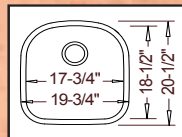

Optional Grid #107

31-1/2" x 21-1/4"
depth 9"

Model #
VS18263
20" D Bowl

Optional Grid #113

19-3/4" x 20-1/2"
depth 9"

Model #
VS18187
27" Medium Single

Optional Grid #109

27" x 18"
depth 9"