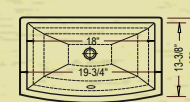

BOWE

Outer: 19-3/4" x 16" x 7-3/8"
Inner: 18" x 13-3/8" x 5-1/4"

CH470 (White)