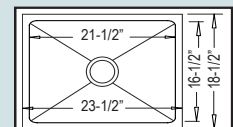

Grid Not Available

Also available as a 5-1/2" deep, rear drain
ADA-compatible sink (Radial Only, ADA-R-ZS-600)