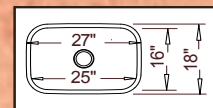

Optional Grid #107

31-1/2" x 21-1/4"
depth 9"

Model #
VS18263
20" D Bowl

Optional Grid #113

19-3/4" x 20-1/2"
depth 9"

Model #
VS18187
27" Medium Single

Optional Grid #109

27" x 18"
depth 9"