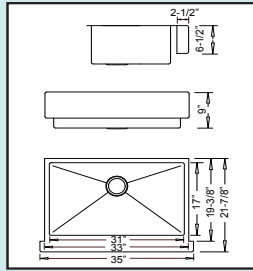

Large Single Apron

Drawings show 35" width versions

30" - R-ZS-3000

Bowl Size: 26" x 17" x 9"
Optional Grid #53

33" - R-ZS-3300

Bowl Size: 29" x 17" x 9"
Optional Grid #55

35" - R-ZS-3500

Bowl Size: 31" x 17" x 9"
Optional Grid #55