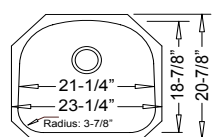

"D" Bowl

ROYAL

LE-008

CANTON

FA4405