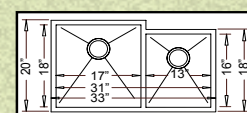

FARMHOUSE SINKS

HOMEPLACE 15 GAUGE STAINLESS STEEL

"Handmade" SERIES

"CROCKETT"
HBS3018 - Zero Edge
HR-HBS3018B - Radial

Optional Grid #25

30"x 18" x 10"

"JASPER"
HBS3219 - Zero Edge
HR-HBS3219B - Radial

Optional Grid #34

32"x 19" x 10"

"BOWIE" 50/50
HA120 - Zero Edge
HR-HA120B - Radial

Optional Grid Set #127

32"x 19" x 10"

"FAIRFIELD" 50/50
HBE2920 - Zero Edge
HR-HBE2920B - Radial

Optional Grid #24 (Two needed for set)

29"x 20" x 10"

"KILGORE" 60/40
HBO3320A - Zero Edge
HR-HBO3320AB - Radial
Reverse Available - **Both Styles!**
Optional Grids: Big Bowl #35 ~ Small Bowl #24

33"x 20" x 10"

"LIBERTY" 50/50
HBE3720 - Zero Edge
HR-HBE3720B - Radial
Optional Grid #35 (Two needed for set)

37"x 20" x 10"

"LIVINGSTON" 60/40
HBO3320 - Zero Edge
HR-HBO3320B - Radial
Optional Grids: Big Bowl #35 ~ Small Bowl #32

33"x 20" x 10"

"ALTO"
HBS2318 - Zero Edge
HR-HBS2318B - Radial
Optional Grid #26

23"x 18" x 10"

"RUSK"
HBB1920 - Zero Edge
HR-HBB1920B - Radial
Optional Grid #35

19"x 20" x 10"

"CONROE"
HBB1818 - Zero Edge
HR-HBB1818B - Radial
Optional Grid #27

18"x 18" x 10"

"CARTHAGE"
HBB1520 - Zero Edge
HR-HBB1520B - Radial
Optional Grid #24

15"x 20" x 10"

"NEWTON"
HA-2385 - Zero Edge
HR-HA2385B - Radial
Optional Grid #117

23"x 8-1/2" x 6-1/2"

"MILAM"
HR-HA450B - Radial
LAUNDRY SINK
Optional Grid #26

23-1/2"x 18-1/2" x 12"

The "Milam" (only available in Radial) is a specially designed HANDMADE sink that offers the ultimate in a laundry room sink choice. It is 15 gauge and 12" deep, with rounded radial design. Designed to be either mounted under counter or as a drop-in model.

"HENDERSON"
HR-HA291B - Radial
Optional Grid Set #43

33" x 22" x 9-1/2"