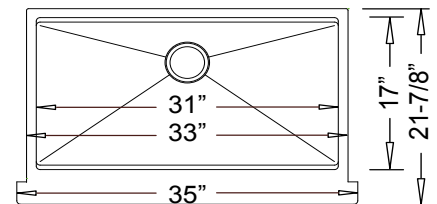

35" x 21-7/8" x 10"