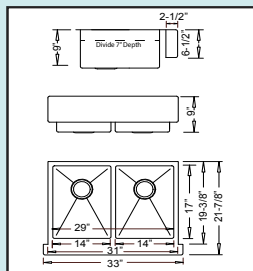

Low-Divide 50-50 Apron

30" - R-ZS-3050

Inner Dims: 27" x 17" x 9"
Bowl Size: 12-1/2" x 17" x 9"
Optional Grid Set #54

33" - R-ZS-3350

Inner Dims: 29" x 17" x 9"
Bowl Size: 14" x 17" x 9"
Optional Grid Set #56

35" - R-ZS-3550

Inner Dims: 31" x 17" x 9"
Bowl Size: 15" x 17" x 9"
Optional Grid Set #56

URBAN DROP-IN MODELS

Available In Zero-Edge Style • 33" x 22" x 9"