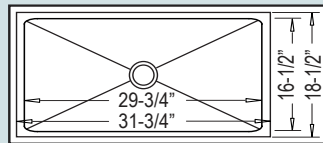

Optional Grid Set #42

Also available as a 5-1/2" deep, rear drain ADA-compatible sink (Radial Only, ADA-R-ZS-300)