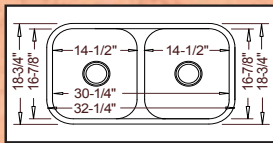

Additional *Lancer* Models

Model #
VS18300
Triple Bowl

Optional Grid Set #108

46-3/4" x 20-5/8" ~ depth 9" / 6-7/8" / 9"

Model #
VS18555
Low Divide 50/50

Optional Grid Set #105

32-1/4" x 18-3/4"
overall depth: 9"
divide depth: 6"