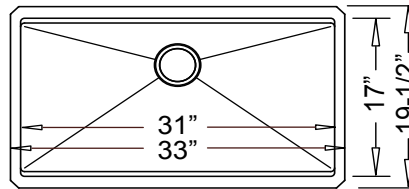

33" x 19-1/2" x 10"