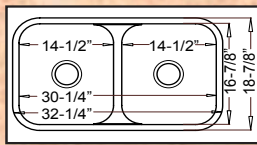

Leonet and Futura Unique and Specialty Models

“Heavy 18 Gauge”

46" x 20-3/4" ~ depth 9" / 7" / 9"

MANHATTAN

LE-605

“Triple Bowl”

Optional Grid Set #23

FUTURA

“Full 16 Gauge”

19-3/4" x 20-1/2" X 9"

ELGIN

FA3305

“Small D Bowl”

Optional Grid #39

TRIBUTE

LE-678

“Low Divide 50/50”

Optional Grid Set #21

32-1/4" x 18-7/8"
overall depth: 8-3/4"
divide depth: 5-1/2"

REGATTA

LE-R12

“Unique Single”

Optional Grid Set #74

32-1/2" x 18-5/8"
depth 9"

BRAVO

LE-R14

“Unique Single”

Optional Grid Set #75

31-3/8" x 21-1/4"
depth 9"

VERDURA

LE-535

“Bar / Prep”

Optional Grid Set #76

15-3/4" x 18-1/8"
depth 8"

CANTINA

LE-978

“Bar / Prep”

Optional Grid Set #72

16" x 16"
depth 8"

BEBIDO

LE-465

“Bar / Prep”

Optional Grid #19

12-1/2" x 18"
depth 7"

FULTON

LE-905

“Round Bar / Prep”

Optional Grid #22

17-1/8" diameter
depth 7"

Also available as a 5-1/2" deep, rear drain
ADA-compatible sink (ADA-978)

R210316