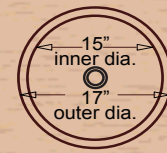

*ADA-Compliant when installed according to ADA mounting guidelines