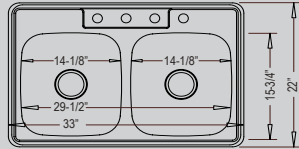

DROP-IN

Top-Mount Stainless

3-Hole: DI-5050-3

4-Hole: DI-5050-4

33" x 22" x 8" / 8"

DI-6040

33" x 22" x 8" / 7"

3-Hole: DI-869-3

4-Hole: DI-869-4

33" x 22" x 9"

DI-MS

25" x 22" x 9"

DI-9668

25" x 22" x 9"

DI-769

15" x 15" x 5-1/2"

A unique design that can be **DROP-IN® -OR- UNDERMOUNT** and **ALL** models use the **SAME CUTOUT & TEMPLATE!**

- Perfect For Any Kitchen
- Certified 304 Grade Stainless
- Limited LIFETIME Warranty
- Grids and Strainers Available
- Extra Heavy Sound Deadener & Pads

OA-5050 "Sahara"
31-1/8" X 18" x 8" / 8"
Optional Grid Set 38

OA-0100 "Gobi"
31-1/8" X 18" x 8"
Optional Grid 4

OA-7030 "Mojave"
31-1/8" X 18" x 8" / 6"
Optional Grid Set 37

R210317