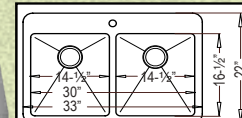

The "Henderson" (only available in Radial) is a unique HANDMADE 15 gauge "Drop-In" design, that simply replaces the traditional 33"x22" drop-in sink. When installed, it gives an otherwise plain kitchen a new upscale and updated look.

R210315