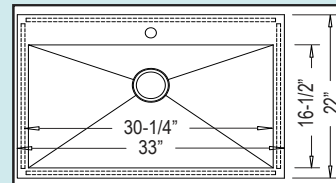

35" - R-ZS-3550

Inner Dims: 31" x 17" x 9"
Bowl Size: 15" x 17" x 9"
Optional Grid Set #56

URBAN DROP-IN MODELS

Available In Zero-Edge Style • 33" x 22" x 9"

Drop-In Single Bowl

ZS-T-3322-9-1
Optional Grid Set #103