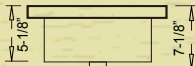

CHECKER

Outer: 16" x 16" x 7-1/8"
Inner: 13-5/8" x 13-5/8" x 5-1/8"

YES1414 (White)