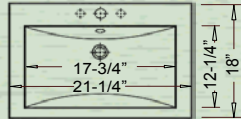

CH2510 (White)
CH2520 (Bisque)

LEDGE 3-HOLE

Outer: 21-1/4" x 18" x 6-3/4"
Inner: 17-3/4" x 12-1/4" x 5"

CH2510-3 (White)
CH2520-3 (Bisque)

CORNET

Outer: 21-1/2" x 14-3/4" x 7-1/2"
Inner: 17-1/2" x 11-1/4" x 5-1/4"