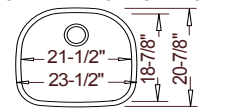

16231

* ADA-Compliant Version Available (# ADA-VS2318)

Optional Grid #64:

23-1/2" x 20-7/8" X 9"

Standard "D" Bowl

Model #

VS23219

Model #