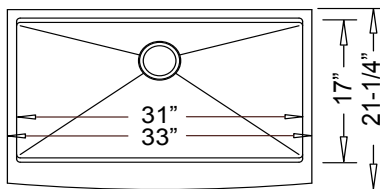

33" x 21-1/4" x 10"