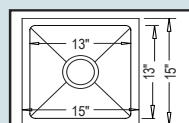

31-3/4" x 18-1/2" X 9" / 6"

Optional Grid #41

"SOLUTION"

"LIBATION"

Radial: R-ZS-500 ■ Zero-Edge: ZS-500

15" x 15" X 9"

Grid Not Available

Radial: R-ZS-600 ■ Zero-Edge: ZS-600