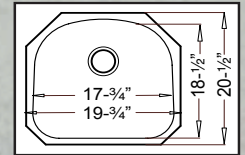

Leonet and Futura Unique and Specialty Models

“Heavy 18 Gauge”

46" x 20-3/4" ~ depth 9" / 7" / 9"

MANHATTAN

LE-605

“Triple Bowl”

Optional Grid Set #23

FUTURA

“Full 16 Gauge”

19-3/4" x 20-1/2" X 9"

ELGIN

FA3305

“Small D Bowl”

Optional Grid #39

TRIBUTE

LE-678

“Low Divide 50/50”

Optional Grid Set #21

32-1/4" x 18-7/8"
overall depth: 8-3/4"
divide depth: 5-1/2"

REGATTA

LE-R12

“Unique Single”

Optional Grid Set #74

32-1/2" x 18-5/8"
depth 9"

BRAVO

LE-R14

“Unique Single”

Optional Grid Set #75

31-3/8" x 21-1/4"
depth 9"

VERDURA

LE-535

“Bar / Prep”

Optional Grid Set #76

15-3/4" x 18-1/8"
depth 8"

CANTINA

LE-978

“Bar / Prep”

Optional Grid Set #72

16" x 16"
depth 8"

BEBIDO

LE-465

“Bar / Prep”

Optional Grid #19

12-1/2" x 18"
depth 7"

FULTON

LE-905

“Round Bar / Prep”

Optional Grid #22

17-1/8" diameter
depth 7"

Also available as a 5-1/2" deep, rear drain
ADA-compatible sink (ADA-978)

R210316