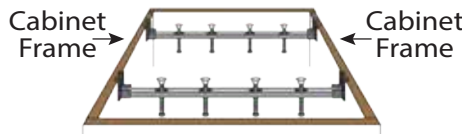

The ideal and simple way to
undermount a heavy sink. Made
of cast iron and pre-assembled.

R210316