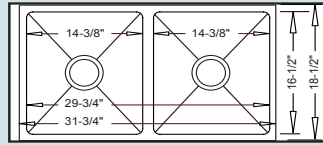

Optional Grid Set #40