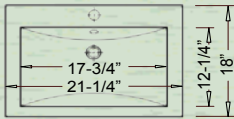

Drop-In

LEDGE

Outer: 21-1/4" x 18" x 6-3/4"
Inner: 17-3/4" x 12-1/4" x 5"

CH2510 (White)
CH2520 (Bisque)

LEDGE 3-HOLE

Outer: 21-1/4" x 18" x 6-3/4"
Inner: 17-3/4" x 12-1/4" x 5"

CH2510-3 (White)
CH2520-3 (Bisque)

CORNET

Outer: 21-1/2" x 14-3/4" x 7-1/2"
Inner: 17-1/2" x 11-1/4" x 5-1/4"

CH560 (White)
CH565 (Bisque)

DAISY

Outer: 21-3/4" x 18-5/8" x 8-1/4"
Inner: 17-1/4" x 12-1/4" x 6-3/8"

YES300 (White)
YES310 (Bisque)

DAISY 3-HOLE

Outer: 22-1/8" x 18-7/8" x 8-1/2"
Inner: 18-1/8" x 12-1/2" x 6"

YES300-3 (White)
YES310-3 (Bisque)

DERBY

Outer: 17-1/2" x 15-1/2" x 7"
Inner: 13-1/2" x 11-1/2" x 5-1/4"

CH333 (White)
CH335 (Bisque)
CH351 (Black)

DUGOUT

Outer: 22-1/2" x 18-1/4" x 8-7/8"
Inner: 16-3/4" x 11-1/8" x 5-3/4"

CH2320 (White)
CH2330 (Bisque)

PALM

Outer: 22" x 18-1/8" x 9-1/2"
Inner: 18-1/4" x 10-1/2" x 6-3/4"

CH570 (White)
CH571 (Bisque)
CH572 (Black)

TULIP

Outer: 17-1/2" x 14-1/4" x 7"
Inner: 15" x 12-1/4" x 5"

CH500 (White)
CH510 (Bisque)
CH520 (Black)

DELRAY

Outer: 21-1/2" x 18" x 6-3/4"
Inner: 18-1/8" x 11-1/2" x 4"

CH640 (White)
CH650 (Bisque)
Delray drop-in lip height: 3-1/2"
Can also be installed as a vessel

LAYER

Outer: 18" x 15-1/2" x 7"
Inner: 16-3/4" x 14-1/4" x 5-1/4"
CH810 (White)

ROTUNDA

Outer: 19-1/8" dia. x 8"
Inner: 15" x 13" x 6"
YES1919 (White)