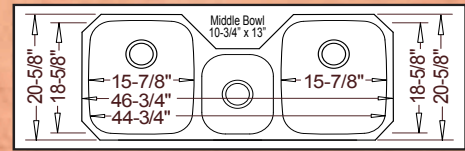

Model #
VS18199
Unique Large Single