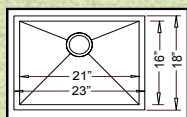

FARMHOUSE SINKS

HOMEPLACE 15 GAUGE STAINLESS STEEL

"Handmade" SERIES

"CROCKETT"
HBS3018 - Zero Edge
HR-HBS3018B - Radial

Optional Grid #25

30"x 18" x 10"

"JASPER"
HBS3219 - Zero Edge
HR-HBS3219B - Radial

Optional Grid #34

32"x 19" x 10"

"BOWIE" 50/50
HA120 - Zero Edge
HR-HA120B - Radial

Optional Grid Set #127

32"x 19" x 10"

"FAIRFIELD" 50/50
HBE2920 - Zero Edge
HR-HBE2920B - Radial

Optional Grid #24 (Two needed for set)

29"x 20" x 10"

"KILGORE" 60/40
HBO3320A - Zero Edge
HR-HBO3320AB - Radial
Reverse Available - **Both Styles!**
Optional Grids: Big Bowl #35 ~ Small Bowl #24

33"x 20" x 10"

"LIBERTY" 50/50
HBE3720 - Zero Edge
HR-HBE3720B - Radial
Optional Grid #35 (Two needed for set)

37"x 20" x 10"

"LIVINGSTON" 60/40
HBO3320 - Zero Edge
HR-HBO3320B - Radial
Optional Grids: Big Bowl #35 ~ Small Bowl #32

33"x 20" x 10"

"ALTO"
HBS2318 - Zero Edge
HR-HBS2318B - Radial
Optional Grid #26

23"x 18" x 10"

"RUSK"
HBB1920 - Zero Edge
HR-HBB1920B - Radial
Optional Grid #35

19"x 20" x 10"

"CONROE"
HBB1818 - Zero Edge
HR-HBB1818B - Radial
Optional Grid #27

18"x 18" x 10"

"CARTHAGE"
HBB1520 - Zero Edge
HR-HBB1520B - Radial
Optional Grid #24

15"x 20" x 10"

"NEWTON"
HA-2385 - Zero Edge
HR-HA2385B - Radial
Optional Grid #117

23"x 8-1/2" x 6-1/2"

"MILAM"
HR-HA450B - Radial
LAUNDRY SINK
Optional Grid #26

23-1/2"x 18-1/2" x 12"

The "Milam" (only available in Radial) is a specially designed HANDMADE sink that offers the ultimate in a laundry room sink choice. It is 15 gauge and 12" deep, with rounded radial design. Designed to be either mounted under counter or as a drop-in model.

"HENDERSON"
HR-HA291B - Radial
Optional Grid Set #43

33" x 22" x 9-1/2"