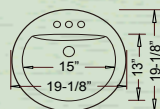

DELRAY

Outer: 21-1/2" x 18" x 6-3/4"
Inner: 18-1/8" x 11-1/2" x 4"

CH640 (White)
CH650 (Bisque)
Delray drop-in lip height: 3-1/2"
Can also be installed as a vessel

LAYER

Outer: 18" x 15-1/2" x 7"
Inner: 16-3/4" x 14-1/4" x 5-1/4"
CH810 (White)