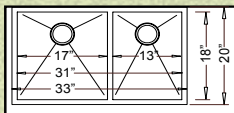

FARMHOUSE SINKS

HOMEPLACE 15 GAUGE STAINLESS STEEL

"Handmade" SERIES

"CROCKETT"
HBS3018 - Zero Edge
HR-HBS3018B - Radial

Optional Grid #25

30"x 18" x 10"

"JASPER"
HBS3219 - Zero Edge
HR-HBS3219B - Radial

Optional Grid #34

32"x 19" x 10"

"BOWIE" 50/50
HA120 - Zero Edge
HR-HA120B - Radial

Optional Grid Set #127

32"x 19" x 10"

"FAIRFIELD" 50/50
HBE2920 - Zero Edge
HR-HBE2920B - Radial

Optional Grid #24 (Two needed for set)

29"x 20" x 10"

"KILGORE" 60/40
HBO3320A - Zero Edge
HR-HBO3320AB - Radial
Reverse Available - **Both Styles!**
Optional Grids: Big Bowl #35 ~ Small Bowl #24

33"x 20" x 10"

"LIBERTY" 50/50
HBE3720 - Zero Edge
HR-HBE3720B - Radial
Optional Grid #35 (Two needed for set)

37"x 20" x 10"

"LIVINGSTON" 60/40
HBO3320 - Zero Edge
HR-HBO3320B - Radial
Optional Grids: Big Bowl #35 ~ Small Bowl #32

33"x 20" x 10"

"ALTO"
HBS2318 - Zero Edge
HR-HBS2318B - Radial
Optional Grid #26

23"x 18" x 10"

"RUSK"
HBB1920 - Zero Edge
HR-HBB1920B - Radial
Optional Grid #35

19"x 20" x 10"

"CONROE"
HBB1818 - Zero Edge
HR-HBB1818B - Radial
Optional Grid #27

18"x 18" x 10"

"CARTHAGE"
HBB1520 - Zero Edge
HR-HBB1520B - Radial
Optional Grid #24

15"x 20" x 10"

"NEWTON"
HA-2385 - Zero Edge
HR-HA2385B - Radial
Optional Grid #117

23"x 8-1/2" x 6-1/2"

"MILAM"
HR-HA450B - Radial
LAUNDRY SINK
Optional Grid #26

23-1/2"x 18-1/2" x 12"

The "Milam" (only available in Radial) is a specially designed HANDMADE sink that offers the ultimate in a laundry room sink choice. It is 15 gauge and 12" deep, with rounded radial design. Designed to be either mounted under counter or as a drop-in model.

"HENDERSON"
HR-HA291B - Radial
Optional Grid Set #43

33" x 22" x 9-1/2"