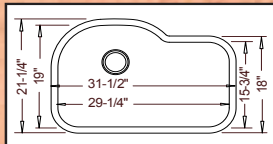

Model #
VS18633
25" Medium Single

31-1/2" x 21-1/4"
depth 9"