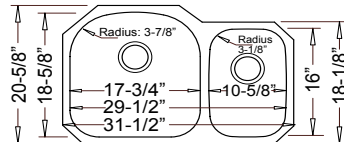

70/30

Reverse Not
Available

REGAL

LE-297B
Reverse (30/70)
LE-297BR

Le SABRE

FA708
Reverse (30/70)
FA708R