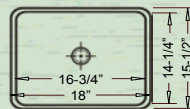

DELRAY

Outer: 21-1/2" x 18" x 6-3/4"
Inner: 18-1/8" x 11-1/2" x 4"

CH640 (White)
CH650 (Bisque)
Delray drop-in lip height: 3-1/2"
Can also be installed as a vessel

LAYER

Outer: 18" x 15-1/2" x 7"
Inner: 16-3/4" x 14-1/4" x 5-1/4"
CH810 (White)