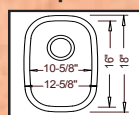

Model #
VS18633
25" Medium Single

Optional Grid #110

24-7/8" x 18-7/8"
depth 8"

Model #
VS18129
12" Bar / Small Single

Grid Not Available

Grid Coming Soon

12-5/8" x 18"
depth 7"

Model #
VS18971
Round Bar / Small Single