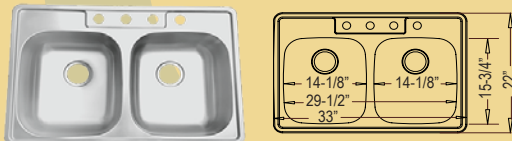

ADA-868
Large Single Style
30" x 18-1/8" x 5-1/2"

ADA-862
Medium Single Style
23-1/2" x 17-3/4" x 5-1/2"

ADA-978
Small Single Style
16" x 16" x 5-1/2"

ADA Drop-In Models

3-Hole: ADA-922-3
4-Hole: ADA-922-4
50/50 Style
33" x 22" x 6" / 6"