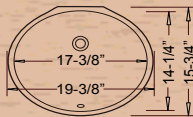

Please Check Models For Availability

Oval Undermount

LOTUS

* ADA COMPLIANT

Outer: 19-3/8" x 15-3/4" x 8-1/4"
Inner: 17-3/8" x 14-1/4" x 6-1/2"

YES933 (White)
YES935 (Bisque)

OVAL ADA

* ADA COMPLIANT