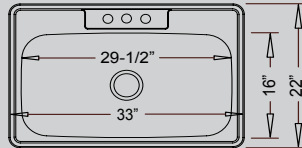

DROP-IN

Top-Mount Stainless

3-Hole: DI-5050-3

4-Hole: DI-5050-4

33" x 22" x 8" / 8"

DI-6040

33" x 22" x 8" / 7"

3-Hole: DI-869-3

4-Hole: DI-869-4

33" x 22" x 9"

DI-MS

25" x 22" x 9"

DI-9668

25" x 22" x 9"

DI-769

15" x 15" x 5-1/2"

A unique design that can be **DROP-IN® -OR- UNDERMOUNT** and **ALL** models use the **SAME CUTOUT & TEMPLATE!**

- Perfect For Any Kitchen
- Certified 304 Grade Stainless
- Limited LIFETIME Warranty
- Grids and Strainers Available
- Extra Heavy Sound Deadener & Pads

OA-5050 "Sahara"
31-1/8" X 18" x 8" / 8"
Optional Grid Set 38

OA-0100 "Gobi"
31-1/8" X 18" x 8"
Optional Grid 4

OA-7030 "Mojave"
31-1/8" X 18" x 8" / 6"
Optional Grid Set 37

R210317