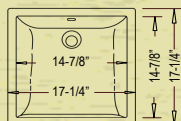

Rectangular Undermount

TROUGH

* ADA COMPLIANT

Outer: 23-1/2" x 14-1/2" x 7-3/4"
Inner: 20-3/4" x 12-1/4" x 5-1/2"

CH433 (White)
CH435 (Bisque)
CH455 (Black)

TRENCH

* ADA COMPLIANT

Outer: 20-7/8" x 14-5/8" x 8-1/4"
Inner: 18-1/2" x 12-3/8" x 6-1/4"

YES483 (White)
YES485 (Bisque)

SCOOP

* ADA COMPLIANT

Outer: 20-1/4" x 15" x 7-1/2"
Inner: 18-1/4" x 13" x 5-1/2"

YES4410 (White)
YES4420 (Bisque)

DART

* ADA COMPLIANT

Outer: 18-1/8" x 13" x 7-1/2"
Inner: 16-1/4" x 11" x 5-1/2"

YES6360 (White)
YES6365 (Bisque)

BASIN

* ADA COMPLIANT

Outer: 20-7/8" x 13-5/8" x 7-1/4"
Inner: 18-3/4" x 11-1/2" x 5-1/2"

YES533 (White)
YES535 (Bisque)

FRAME

* ADA COMPLIANT

Outer: 20" x 16" x 7"
Inner: 17-1/4" x 13-1/8" x 4-1/2"

CH1910 (White)
CH1930 (Bisque)

BOWE

Outer: 19-3/4" x 16" x 7-3/8"
Inner: 18" x 13-3/8" x 5-1/4"

CH470 (White)

CREST

Outer: 20-3/4" x 14" x 7-1/4"
Inner: 17-1/4" x 12-5/8" x 5-1/4"

YES3910 (White)

CLUTCH

Outer: 17-1/4" x 17-1/4" x 7-1/2"
Inner: 14-7/8" x 14-7/8" x 5-3/4"

YES1717 (White)

CHECKER

Outer: 16" x 16" x 7-1/8"
Inner: 13-5/8" x 13-5/8" x 5-1/8"

YES1414 (White)

FLUME

Outer: 21-1/8" x 16" x 7-1/8"
Inner: 19-1/2" x 14-5/8" x 5"

YES1914 (White)

HATCH

Outer: 22-1/8" x 15" x 6-7/8"
Inner: 19-7/8" x 13" x 5-1/8"

YES2115 (White)

*ADA-Compliant when installed according to ADA mounting guidelines