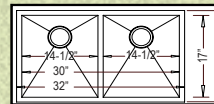

"FAIRFIELD" 50/50
HBE2920 - Zero Edge
HR-HBE2920B - Radial

Optional Grid #24 (Two needed for set)

29"x 20" x 10"

"KILGORE" 60/40
HBO3320A - Zero Edge
HR-HBO3320AB - Radial
Reverse Available - **Both Styles!**
Optional Grids: Big Bowl #35 ~ Small Bowl #24