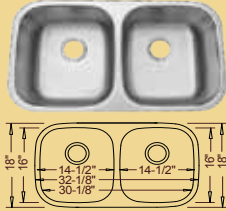

ADA COMPLIANT STAINLESS STEEL SINKS

“ADA Requirements include sink depths of no more than 6-1/2 inches, counter rim height of no more than 34 inches, and knee clearance that is at least 27 inches.” The following sinks meet these ADA requirements for kitchen use. We have many models throughout our catalog that are ADA compliant, using the above requirements.

All ADA sinks feature a rear drain

ADA Undermount Models

These models use the same cutout template as corresponding Lancer / Intrepid models

ADA-VS5050
50/50 Style
32-1/8" x 18" x 5-1/2" / 5-1/2"