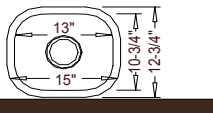

15" x 12-3/4" x 7"

Bar / Small Single

Model #

VS18311

Model #

16311

* Please see our ADA page for these models. ADA templates also match their corresponding full size models.