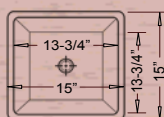

Outer: 15" x 15" x 5-3/8"
Inner: 13-3/4" x 13-3/4" x 4-1/2"
CH555 (White)