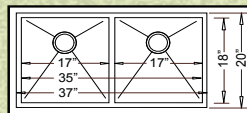

FARMHOUSE SINKS

HOMEPLACE 15 GAUGE STAINLESS STEEL

"Handmade" SERIES

"CROCKETT"
HBS3018 - Zero Edge
HR-HBS3018B - Radial

Optional Grid #25

30"x 18" x 10"

"JASPER"
HBS3219 - Zero Edge
HR-HBS3219B - Radial

Optional Grid #34

32"x 19" x 10"

"BOWIE" 50/50
HA120 - Zero Edge
HR-HA120B - Radial

Optional Grid Set #127

32"x 19" x 10"

"FAIRFIELD" 50/50
HBE2920 - Zero Edge
HR-HBE2920B - Radial

Optional Grid #24 (Two needed for set)

29"x 20" x 10"

"KILGORE" 60/40
HBO3320A - Zero Edge
HR-HBO3320AB - Radial
Reverse Available - **Both Styles!**
Optional Grids: Big Bowl #35 ~ Small Bowl #24

33"x 20" x 10"

"LIBERTY" 50/50
HBE3720 - Zero Edge
HR-HBE3720B - Radial
Optional Grid #35 (Two needed for set)

37"x 20" x 10"

"LIVINGSTON" 60/40
HBO3320 - Zero Edge
HR-HBO3320B - Radial
Optional Grids: Big Bowl #35 ~ Small Bowl #32

33"x 20" x 10"

"ALTO"
HBS2318 - Zero Edge
HR-HBS2318B - Radial
Optional Grid #26

23"x 18" x 10"

"RUSK"
HBB1920 - Zero Edge
HR-HBB1920B - Radial
Optional Grid #35

19"x 20" x 10"

"CONROE"
HBB1818 - Zero Edge
HR-HBB1818B - Radial
Optional Grid #27

18"x 18" x 10"

"CARTHAGE"
HBB1520 - Zero Edge
HR-HBB1520B - Radial
Optional Grid #24

15"x 20" x 10"

"NEWTON"
HA-2385 - Zero Edge
HR-HA2385B - Radial
Optional Grid #117

23"x 8-1/2" x 6-1/2"

"MILAM"
HR-HA450B - Radial
LAUNDRY SINK
Optional Grid #26

23-1/2"x 18-1/2" x 12"

The "Milam" (only available in Radial) is a specially designed HANDMADE sink that offers the ultimate in a laundry room sink choice. It is 15 gauge and 12" deep, with rounded radial design. Designed to be either mounted under counter or as a drop-in model.

"HENDERSON"
HR-HA291B - Radial
Optional Grid Set #43

33" x 22" x 9-1/2"