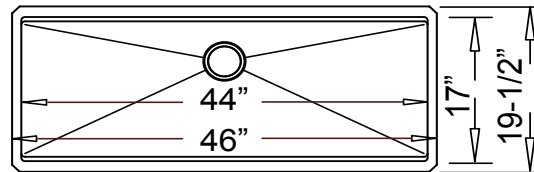

An exclusive, heavy 15 gauge line of sinks which will complement any kitchen. Ridge sinks are a "complete package". All models include:

- Cutting Board
- Sink Grid
- Colander
- Strainer
- Roll-Up Dish Rack

RG33APRON With Included Accessories

Additional Cutting Boards Optionally Available:

"Lower Level"
12-1/2" x 16-7/8"

"Upper Level"
12-1/2" x 17-7/8"

CB-011
CB-011-BWL
(Board and Bowl
sold separately)

CB-012

Ridge sinks are designed to be used with a reveal cutout. They feature a ledge that runs all around the inside of the sink, one-half inch down from the top, into which accessories can "float". This is called the "lower level".

The "upper level" is the top of the sink, which is created by means of the reveal cutout.

For all models, the included colander and roll-up dish rack sit in the "lower level". For the two undermount models RG33UM and RG46UM, the included cutting boards are longer, and designed to sit in the "upper level". They will not fit into the "lower level". The same applies to the optional "upper level" cutting board CB-012.

RG33APRON

33" x 21-1/4" x 10"

RG33UM

33" x 19-1/2" x 10"

RG35SHAP

35" x 21-7/8" x 10"

RG35SHAP features a self-trimming 6-1/2" front apron

RG46UM

46" x 19-1/2" x 10"

R210310