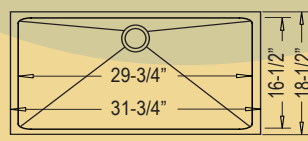

ADA-R-ZS-300
Large Single Style
31-3/4" x 18-1/2" X 5-1/2"