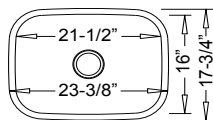

Three brands ... The most popular styles
Sharing the same design, using the same cutout !!!

Primo, Leonet and Futura Features

- Certified 304-Grade Surgical Stainless Steel
- Unique Special Bracing System & Extra Sound Deadening
- Limited Lifetime Warranty
- Includes Mounting Clips (Leonet/Futura) and Template (All Brands)

**"Lt.
18 Gauge"**

**"Heavy
18 Gauge"**

**"Full
16 Gauge"**

32-1/4" x 18-1/2" X 9" / 9"

50/50

VICTORIA

LE-191A

ELECTRA

FA208

Also available as a 5-1/2" deep, rear drain ADA-compatible sink (ADA-802)

32" x 20-3/4" X 9" / 7-1/2"

60/40

Reverse
40/60

BRENNER

LE-205B
Reverse (40/60)
LE-205BR

INVICTA

FA108
Reverse (40/60)
FA108R

31-1/2" x 20-5/8" X 9" / 7"

70/30

Reverse Not
Available

REGAL

LE-297B
Reverse (30/70)
LE-297BR

Le SABRE

FA708
Reverse (30/70)
FA708R

31-1/2" x 18-1/4" X 9"

**Primo
Equivalent
Not
Available**

WARREN

LE-358

MUSTANG

FA302

30" x 18-1/8" X 9"

Primo Only - 7" Depth Version Available
(Please specify "Primo Large Single 7" when ordering)

**Large
Single**

**LEONET
EQUIVALENT
NOT
AVAILABLE**

EL CAMINO

FA868

Also available as a 5-1/2" deep, rear drain ADA-compatible sink (ADA-868)

23-1/2" x 17-3/4" X 9"

**Medium
Single**

MURPHY

LE-862

CENTURY

FA268

Also available as a 5-1/2" deep, rear drain ADA-compatible sink (ADA-862)

23-1/4" x 20-7/8" X 9"

"D" Bowl

ROYAL

LE-008

CANTON

FA4405