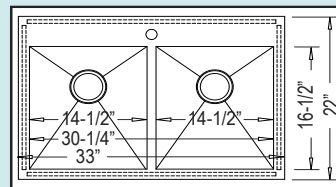

URBAN 7" Depth MODELS

Available In Zero-Edge Style • Features Rear Drain

7" 50-50
ZS-100-32187