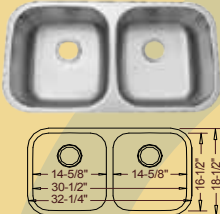

ADA-VS18813
30" Large Single style
30" x 18" x 5-1/2"

ADA-VS2318
Medium Single Style
23" x 17-3/4" x 5-1/2"

These models use the same cutout template as corresponding Primo / Leonet / Futura models

ADA-802
50/50 Style
32-1/4" x 18-1/2" x 5-1/2" / 5-1/2"