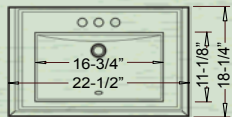

Drop-In

LEDGE

Outer: 21-1/4" x 18" x 6-3/4"
Inner: 17-3/4" x 12-1/4" x 5"

CH2510 (White)
CH2520 (Bisque)

LEDGE 3-HOLE

Outer: 21-1/4" x 18" x 6-3/4"
Inner: 17-3/4" x 12-1/4" x 5"

CH2510-3 (White)
CH2520-3 (Bisque)

CORNET

Outer: 21-1/2" x 14-3/4" x 7-1/2"
Inner: 17-1/2" x 11-1/4" x 5-1/4"

CH560 (White)
CH565 (Bisque)

DAISY

Outer: 21-3/4" x 18-5/8" x 8-1/4"
Inner: 17-1/4" x 12-1/4" x 6-3/8"

YES300 (White)
YES310 (Bisque)

DAISY 3-HOLE

Outer: 22-1/8" x 18-7/8" x 8-1/2"
Inner: 18-1/8" x 12-1/2" x 6"

YES300-3 (White)
YES310-3 (Bisque)

DERBY

Outer: 17-1/2" x 15-1/2" x 7"
Inner: 13-1/2" x 11-1/2" x 5-1/4"

CH333 (White)
CH335 (Bisque)
CH351 (Black)

DUGOUT

Outer: 22-1/2" x 18-1/4" x 8-7/8"
Inner: 16-3/4" x 11-1/8" x 5-3/4"

CH2320 (White)
CH2330 (Bisque)

PALM

Outer: 22" x 18-1/8" x 9-1/2"
Inner: 18-1/4" x 10-1/2" x 6-3/4"

CH570 (White)
CH571 (Bisque)
CH572 (Black)

TULIP

Outer: 17-1/2" x 14-1/4" x 7"
Inner: 15" x 12-1/4" x 5"

CH500 (White)
CH510 (Bisque)
CH520 (Black)

DELRAY

Outer: 21-1/2" x 18" x 6-3/4"
Inner: 18-1/8" x 11-1/2" x 4"

CH640 (White)
CH650 (Bisque)
Delray drop-in lip height: 3-1/2"
Can also be installed as a vessel

LAYER

Outer: 18" x 15-1/2" x 7"
Inner: 16-3/4" x 14-1/4" x 5-1/4"
CH810 (White)

ROTUNDA

Outer: 19-1/8" dia. x 8"
Inner: 15" x 13" x 6"
YES1919 (White)