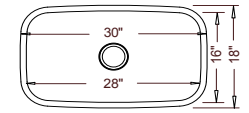

30" x 18" X 9"

Lancer
7" Depth Version Available
VS18813-7

30" Large Single

Model #

VS18813

Model #

16530

* ADA-Compliant Version Available (# ADA-VS18813)