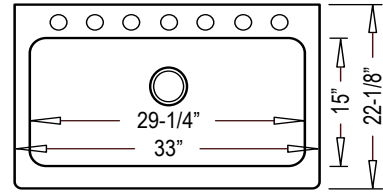

"Avilia"

691-UM-FS-20

Features
Multiple Faucet Holes

Not Available in
Biscuit or Black

33" x 22-1/8" x 8-3/4"

"Doheny"

748-UM

33" x 19-1/2" x 8"