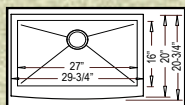

29-3/4" x 20-3/4" x 10"