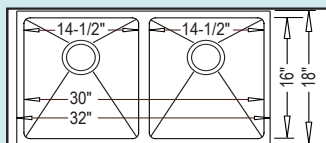

Optional Grid Set #100

32" x 18" X 7"