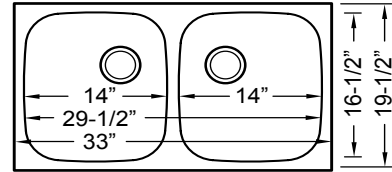

"Avilia"

691-UM-FS-20

Features
Multiple Faucet Holes

Not Available in
Biscuit or Black

33" x 22-1/8" x 8-3/4"

"Doheny"

748-UM

33" x 19-1/2" x 8"