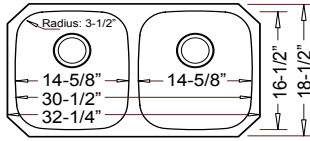

**"Lt.
18 Gauge"**

**"Heavy
18 Gauge"**

**"Full
16 Gauge"**

Optional Grid Set #11

32-1/4" x 18-1/2" X 9" / 9"

50/50

VICTORIA

LE-191A