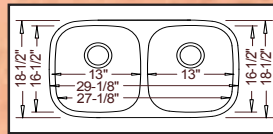

Model #
VS18263
20" D Bowl

29-1/8" x 18-1/2"
depth 8"