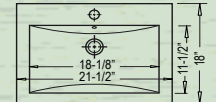

Outer: 21-1/2" x 18" x 6-3/4"
Inner: 18-1/8" x 11-1/2" x 4"

CH640 (White)
CH650 (Bisque)
Delray drop-in lip height: 3-1/2"
Can also be installed as a vessel