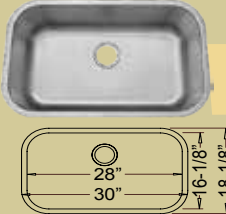

ADA-868
Large Single Style
30" x 18-1/8" x 5-1/2"