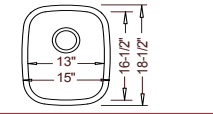

15" x 18-1/2" X 8"

Tall Bar / Small Single

Model #

VS18718

Model #

16844