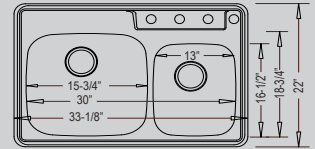

DROP-IN

Top-Mount Stainless

3-Hole: DI-5050-3

4-Hole: DI-5050-4

33" x 22" x 8" / 8"

DI-6040

33" x 22" x 8" / 7"

3-Hole: DI-869-3

4-Hole: DI-869-4

33" x 22" x 9"

DI-MS

25" x 22" x 9"

DI-9668

25" x 22" x 9"

DI-769

15" x 15" x 5-1/2"

A unique design that can be **DROP-IN® -OR- UNDERMOUNT** and **ALL** models use the **SAME CUTOUT & TEMPLATE!**

- Perfect For Any Kitchen
- Certified 304 Grade Stainless
- Limited LIFETIME Warranty
- Grids and Strainers Available
- Extra Heavy Sound Deadener & Pads

OA-5050 "Sahara"
31-1/8" X 18" x 8" / 8"
Optional Grid Set 38

OA-0100 "Gobi"
31-1/8" X 18" x 8"
Optional Grid 4

OA-7030 "Mojave"
31-1/8" X 18" x 8" / 6"
Optional Grid Set 37

R210317