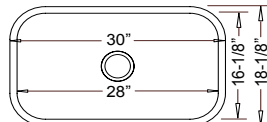

MUSTANG

FA302

Optional Grid #18

30" x 18-1/8" X 9"

Primo Only - 7" Depth Version Available
(Please specify "Primo Large Single 7" when ordering)

**Large
Single**

**LEONET
EQUIVALENT
NOT
AVAILABLE**

EL CAMINO