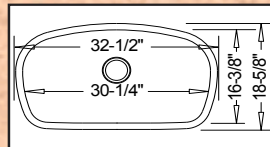

Leonet and Futura Unique and Specialty Models

“Heavy 18 Gauge”

46" x 20-3/4" ~ depth 9" / 7" / 9"

MANHATTAN

LE-605

“Triple Bowl”

Optional Grid Set #23

FUTURA

“Full 16 Gauge”

19-3/4" x 20-1/2" X 9"

ELGIN

FA3305

“Small D Bowl”

Optional Grid #39

TRIBUTE

LE-678

“Low Divide 50/50”

Optional Grid Set #21

32-1/4" x 18-7/8"
overall depth: 8-3/4"
divide depth: 5-1/2"

REGATTA

LE-R12

“Unique Single”

Optional Grid Set #74

32-1/2" x 18-5/8"
depth 9"

BRAVO

LE-R14

“Unique Single”

Optional Grid Set #75

31-3/8" x 21-1/4"
depth 9"

VERDURA

LE-535

“Bar / Prep”

Optional Grid Set #76

15-3/4" x 18-1/8"
depth 8"

CANTINA

LE-978

“Bar / Prep”

Optional Grid Set #72

16" x 16"
depth 8"

BEBIDO

LE-465

“Bar / Prep”

Optional Grid #19

12-1/2" x 18"
depth 7"

FULTON

LE-905

“Round Bar / Prep”

Optional Grid #22

17-1/8" diameter
depth 7"

Also available as a 5-1/2" deep, rear drain
ADA-compatible sink (ADA-978)

R210316