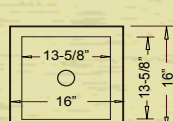

CHECKER

Outer: 16" x 16" x 7-1/8"
Inner: 13-5/8" x 13-5/8" x 5-1/8"

YES1414 (White)