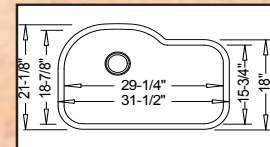

32-1/2" x 18-5/8"
depth 9"

BRAVO

LE-R14

“Unique Single”

Optional Grid Set #75

31-3/8" x 21-1/4"
depth 9"

VERDURA

LE-535