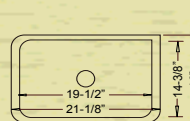

YES1717 (White)

CHECKER

Outer: 16" x 16" x 7-1/8"
Inner: 13-5/8" x 13-5/8" x 5-1/8"

YES1414 (White)

FLUME

Outer: 21-1/8" x 16" x 7-1/8"
Inner: 19-1/2" x 14-5/8" x 5"

YES1914 (White)

HATCH