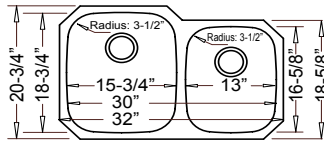

Three brands ... The most popular styles
Sharing the same design, using the same cutout !!!

Primo, Leonet and Futura Features

- Certified 304-Grade Surgical Stainless Steel
- Unique Special Bracing System & Extra Sound Deadening
- Limited Lifetime Warranty
- Includes Mounting Clips (Leonet/Futura) and Template (All Brands)

**"Lt.
18 Gauge"**

**"Heavy
18 Gauge"**

**"Full
16 Gauge"**

32-1/4" x 18-1/2" X 9" / 9"

50/50

VICTORIA

LE-191A

ELECTRA

FA208

Also available as a 5-1/2" deep, rear drain ADA-compatible sink (ADA-802)

32" x 20-3/4" X 9" / 7-1/2"

60/40

Reverse
40/60

BRENNER

LE-205B
Reverse (40/60)
LE-205BR

INVICTA

FA108
Reverse (40/60)
FA108R

31-1/2" x 20-5/8" X 9" / 7"

70/30

Reverse Not
Available

REGAL

LE-297B
Reverse (30/70)
LE-297BR

Le SABRE

FA708
Reverse (30/70)
FA708R

31-1/2" x 18-1/4" X 9"

**Primo
Equivalent
Not
Available**

WARREN

LE-358

MUSTANG

FA302

30" x 18-1/8" X 9"

Primo Only - 7" Depth Version Available
(Please specify "Primo Large Single 7" when ordering)

**Large
Single**

**LEONET
EQUIVALENT
NOT
AVAILABLE**

EL CAMINO

FA868

Also available as a 5-1/2" deep, rear drain ADA-compatible sink (ADA-868)

23-1/2" x 17-3/4" X 9"

**Medium
Single**

MURPHY

LE-862

CENTURY

FA268

Also available as a 5-1/2" deep, rear drain ADA-compatible sink (ADA-862)

23-1/4" x 20-7/8" X 9"

"D" Bowl

ROYAL

LE-008

CANTON

FA4405