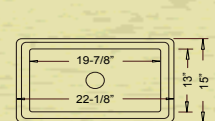

HATCH

Outer: 22-1/8" x 15" x 6-7/8"
Inner: 19-7/8" x 13" x 5-1/8"

YES2115 (White)

*ADA-Compliant when installed according to ADA mounting guidelines