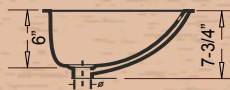

CONTINENTAL

Ceramic Sinks

Please Note: Some models have been transitioned to a new factory:

New models start with "YES" instead of "CH".

A SUPERIOR LINE OF HIGH QUALITY

Vitreous China
Porcelain Style Sinks

Sink Colors

White

Bisque

Black

Please Check Models For Availability

Oval Undermount

LOTUS

* ADA COMPLIANT

Outer: 19-3/8" x 15-3/4" x 8-1/4"
Inner: 17-3/8" x 14-1/4" x 6-1/2"

YES933 (White)
YES935 (Bisque)

OVAL ADA

* ADA COMPLIANT

Outer: 19" x 16" x 5-1/2"
Inner: 16-1/2" x 13-3/2" x 3-1/2"

CH966 (White)

MARADA

Outer: 18-1/4" x 15" x 8"
Inner: 16-1/4" x 13" x 6"

CH980 (White)
CH992 (Bisque)

All porcelain sinks are fired at a very high temperature; final dimensions may vary slightly.

ACORN

* ADA COMPLIANT

Outer: 17-1/8" x 14" x 7-3/4"
Inner: 15-1/4" x 12" x 6"

CH833 (White)
CH835 (Bisque)
CH851 (Black)

BUD

* ADA COMPLIANT

Outer: 15-1/2" x 13-1/2" x 8"
Inner: 13-1/2" x 11-1/2" x 6-1/4"

CH883 (White)
CH885 (Bisque)

ORBIT

Outer: 17" dia. x 7"
Inner: 15" dia. x 4-3/4"

CH1310 (White)
CH1320 (Bisque)
CH1330 (Black)

*ADA-Compliant when installed according to ADA mounting guidelines