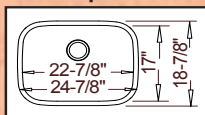

24-7/8" x 18-7/8"
depth 8"