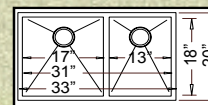

HFO3320 - Zero Edge
HR-HFO3320B - Radial
Optional Grids: Big Bowl #35 ~ Small Bowl #24

33" x 20" x 10"

Homeplace special available!

Any Homeplace model qualifies for a special deal on a grid (grid set for multi-bowl models) AND an LI-XD strainer !!! Please ask for details.