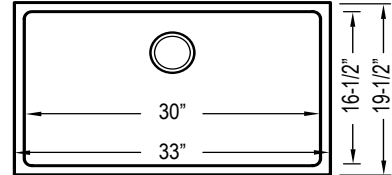

33" x 19-1/2" x 9"

"Redondo"

735-UM