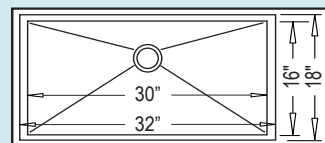

Optional Grid Set #101

7" Single Bowl
ZS-300-32187

32" x 18" X 7"