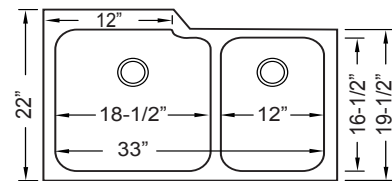

33" x 22" x 10" / 8"

"La Quinta"

728-UM