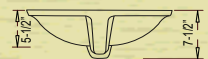

SCOOP

* ADA COMPLIANT

Outer: 20-1/4" x 15" x 7-1/2"
Inner: 18-1/4" x 13" x 5-1/2"

YES4410 (White)
YES4420 (Bisque)

DART

* ADA COMPLIANT

Outer: 18-1/8" x 13" x 7-1/2"
Inner: 16-1/4" x 11" x 5-1/2"

YES6360 (White)
YES6365 (Bisque)