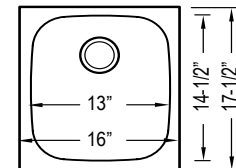

16" x 17-1/2" x 9"

VANCE UNDERMOUNT SINK
INSTALLATION KIT -
REQUIRED FOR WARRANTY
ON CECO SINKS
#CLP-05