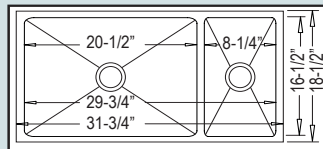

31-3/4" x 18-1/2" X 9" / 6"

Optional Grid #41

"SOLUTION"

"LIBATION"

Radial: R-ZS-500 ■ Zero-Edge: ZS-500

15" x 15" X 9"

Grid Not Available

Radial: R-ZS-600 ■ Zero-Edge: ZS-600