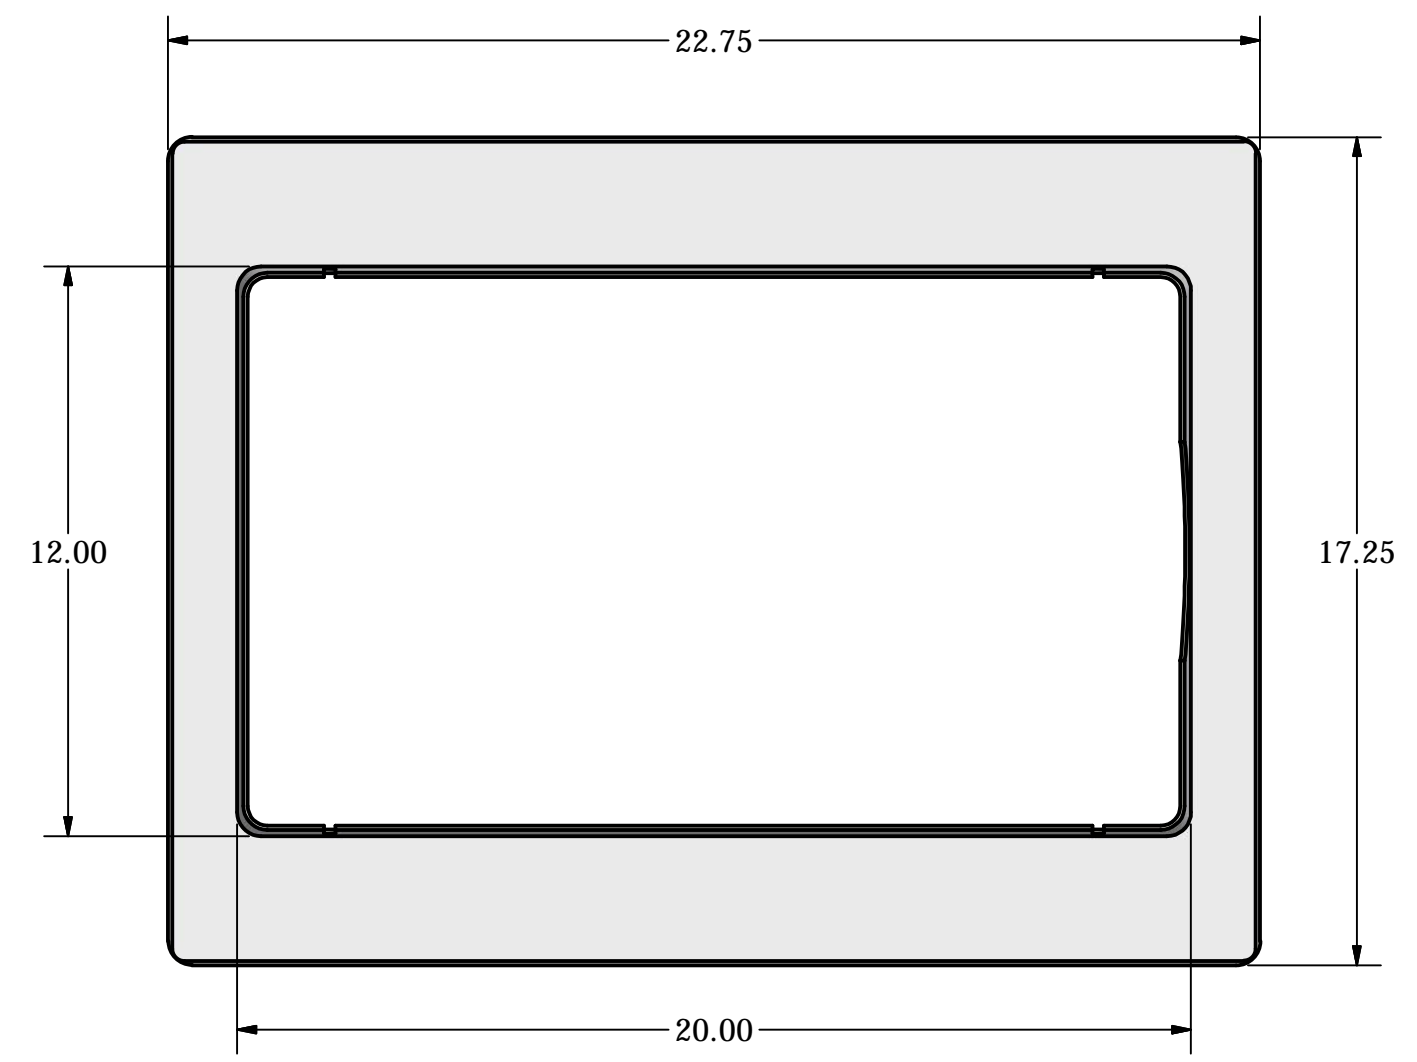

DRAWN George Awad	10/2/2013	Lambro		
CHECKED		TITLE		
QA		Dryer Wall Box - Recessed Box		
MFG		SIZE	DWG NO	REV
APPROVED		C	001790A02	
		SCALE	SHEET 1 OF 1	

DRAWN George Awad	10/2/2013	Lambro		
CHECKED		TITLE		
QA		Dryer Wall Box - Wall Plate		
MFG		SIZE	DWG NO	REV
APPROVED		C	001790A01	
		SCALE	SHEET 1 OF 1	