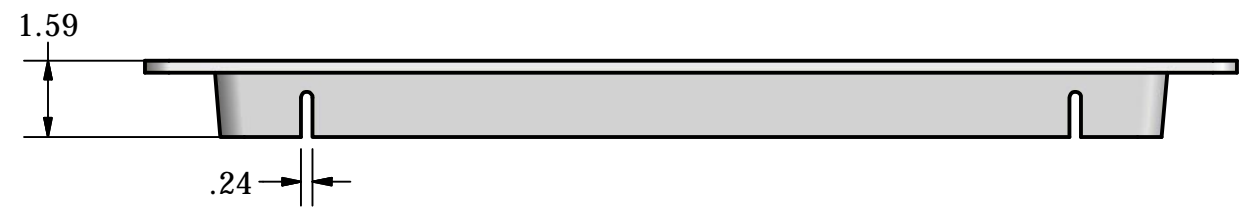

DRAWN George Awad	10/2/2013	Lambro		
CHECKED		TITLE		
QA		Dryer Wall Box - Recessed Box		
MFG		SIZE	DWG NO	REV
APPROVED		C	001790A02	
		SCALE	SHEET 1 OF 1	

DRAWN George Awad	10/2/2013	Lambro		
CHECKED		TITLE		
QA		Dryer Wall Box - Wall Plate		
MFG		SIZE	DWG NO	REV
APPROVED		C	001790A01	
		SCALE	SHEET 1 OF 1	