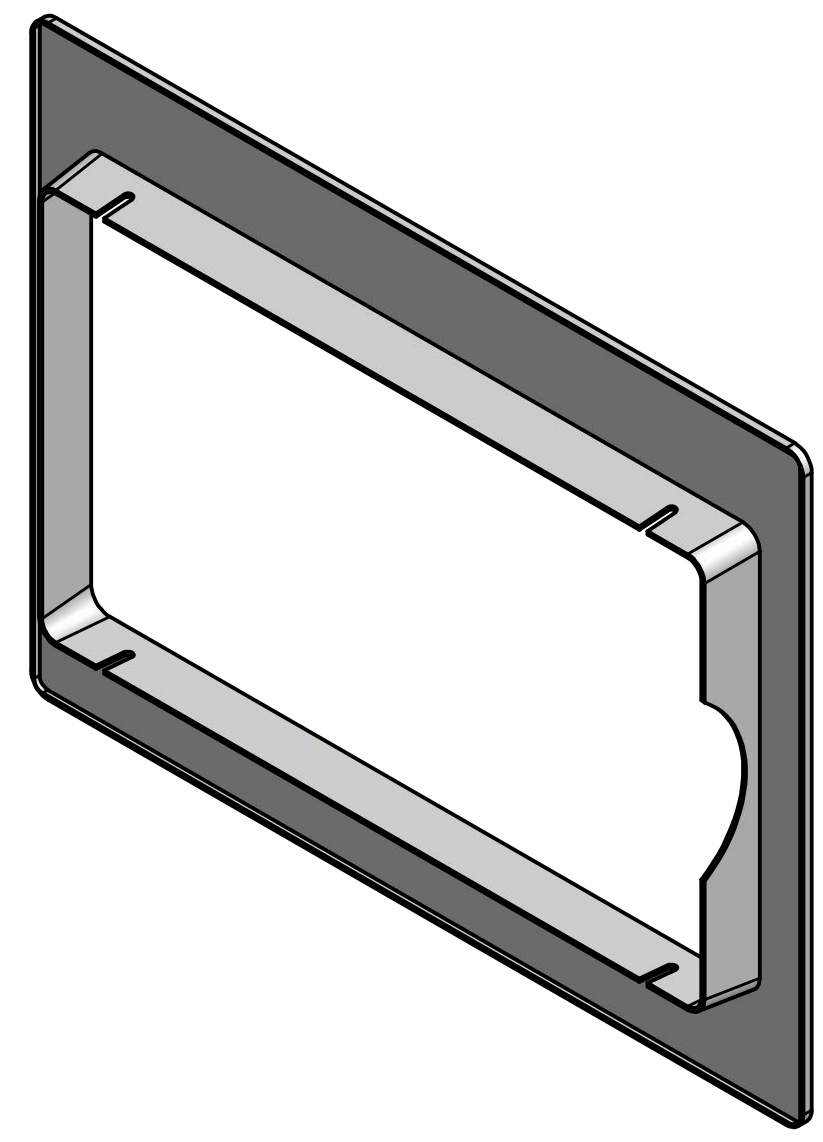

DRAWN George Awad	10/2/2013	Lambro		
CHECKED		TITLE		
QA		Dryer Wall Box - Recessed Box		
MFG		SIZE	DWG NO	REV
APPROVED		C	001790A02	
		SCALE	SHEET 1 OF 1	

DRAWN George Awad	10/2/2013	Lambro		
CHECKED		TITLE		
QA		Dryer Wall Box - Wall Plate		
MFG		SIZE	DWG NO	REV
APPROVED		C	001790A01	
		SCALE	SHEET 1 OF 1	