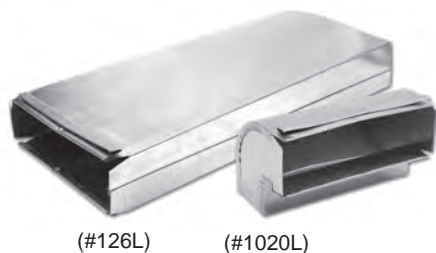

DUCTWORK

Lambro manufactures aluminum and galvanized ductwork which is available in 3 1/4" x 10" or round diameters depending on the application. Products consist of transitions, 90 degree and straight rigid ductwork which can be used in HVAC forced air system venting installations.

90 DEGREE & STRAIGHT DUCTWORK

102 3 1/4" x 10" Aluminum Elbow (90 DEGREE)

pack qty: 6
package: bulk pack

• For use with rigid ductwork

INCLUDES:
1 - aluminum elbow

1020L 3 1/4" x 10" Galvanized Elbow (90 DEGREE)

pack qty: 4
package: display tray

• For use with rigid ductwork

INCLUDES:
1 - galvanized elbow

101L 3 1/4" x 10" Aluminum Duct (24" LENGTH)

pack qty: 5
package: display tray

• For use with rigid ductwork

INCLUDES:
1 - aluminum duct

126L 3 1/4" x 10" Galvanized Duct (24" LENGTH)

pack qty: 5
package: display tray

• For use with rigid ductwork

INCLUDES:
1 - galvanized duct

TRANSITIONS

122 3 1/4" x 10" to 6" Aluminum Transition

pack qty: 6
package: bulk pack

INCLUDES:
1 - aluminum transition

• For use with rigid ductwork

OTHER SIZES AVAILABLE:

ITEM	SIZE	QTY	PACKAGE
120	4"	6	bulk pack
121	5"	6	bulk pack
123	7"	6	bulk pack
124	8"	6	bulk pack

137 3 1/4" x 10" to 6" Galvanized Transition

pack qty: 6
package: bulk pack

INCLUDES:
1 - galvanized transition

• For use with rigid ductwork

OTHER SIZES AVAILABLE:

ITEM	SIZE	QTY	PACKAGE
135	4"	6	bulk pack
136	5"	6	bulk pack
138	7"	6	bulk pack
139	8"	6	bulk pack