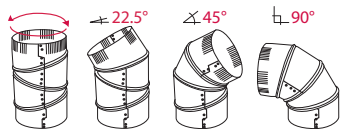

Note: Other sizes available - Refer to our website

ALUMINUM & GALVANIZED ELBOWS

2310 4" Aluminum Adjustable Elbow (90 DEGREE)

pack qty: 12
package: display tray

INCLUDES:
1 - aluminum adjustable elbow

OTHER SIZES AVAILABLE: