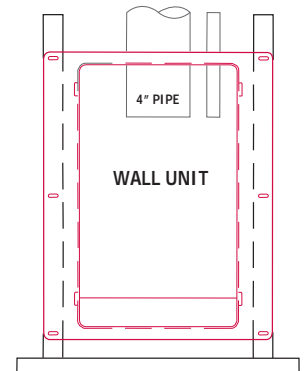

Note: Use our #229 4" Aluminum Snap-Lock Pipe to Pass-Through Box