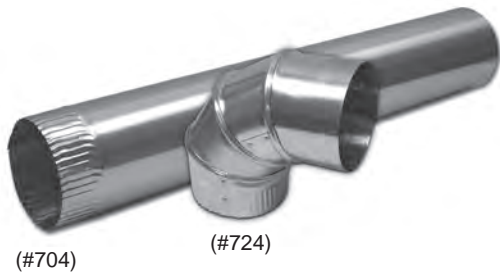

PIPES & ELBOWS

Lambro manufactures a full line of aluminum and galvanized snap-lock pipes and adjustable 90 degree elbows. Snap-lock pipes are available in 24" or 60" lengths that can easily be trimmed to size. Our adjustable 90 degree elbows adjust to fit most applications while being used in conjunction with our snap-lock pipes.