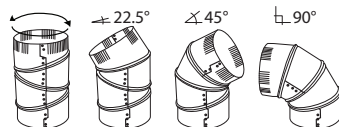

INCLUDES:
1 - aluminum adjustable elbow

OTHER SIZES AVAILABLE:

ITEM	SIZE	QTY	PACKAGE
2300	3"	12	display tray
2310	4"	12	display tray
432	5"	12	bulk pack
434	7"	12	bulk pack
435	8"	12	bulk pack

724 6" Galvanized Adjustable Elbow (90 DEGREE - 28 GAUGE)

pack qty: 12
package: bulk pack