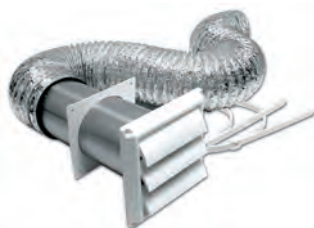

407W 4"x8' Louvered Vent Kit

(WHITE)

pack qty: 10
package: retail box

1. **INCLUDES:**
   1 - louvered vent w/ tail pipe
   1 - laminated duct
   1 - trim plate
   2 - adjustable nylon clamps

OTHER SIZES & COLORS AVAILABLE:

ITEM	SIZE	COLOR	QTY	PACKAGE
406B	4" x 5'	brown	10	retail box
406W	4" x 5'	white	10	retail box
407B	4" x 8'	brown	10	retail box

kit can be used to vent 4" bathroom fans

- Louvers prevent outside elements from entering the vent

DRYER VENTING SAFETY

The U.S. Fire Administration reports that approximately 15,600 clothes dryers catch fire every year, injuring 300 people and killing 15. Seventy percent of those fires are linked to blocked vents. A blocked exhaust vent can also allow deadly carbon monoxide to enter your home.

- Clean the lint trap before and after drying each load of clothes.
- Don't forget to clean the back of the dryer where lint can be trapped.
- The interior of the dryer and venting system should be cleaned periodically by qualified service personnel. If you notice the drying time is longer, clean the vent system thoroughly to ensure proper airflow.
- Do not dry clothing/fabric on which there is anything flammable (alcohol, cooking oils, gasoline, spot removers, dry-cleaning solvents, etc.). Flammable substances give off vapors that could ignite or explode.
- Please read and follow all manufacturers warnings and instructions supplied with your clothes dryer.
- Verify and comply with local building codes.