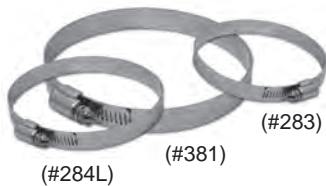

ACCESSORIES

Our high quality galvanized worm gear clamps get the job done without binding when tightening. Clamps and connectors are offered from size 3" to 8" depending on your requirements.

CLAMPS FOR FLEXIBLE, SEMI-RIGID & RIGID DUCTS

381 6" Galvanized Worm Gear Clamp

pack qty: 12
package: bulk pack