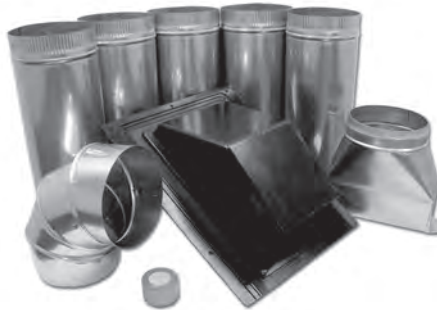

INCLUDES:

- 1 - 7" plastic roof vent
- 5 - 7" galvanized pipe - 17 1/2" length
- 1 - 7" galvanized adjustable elbow
- 1 - 3 1/4" x 10" galvanized transition
- 1 - roll of duct tape