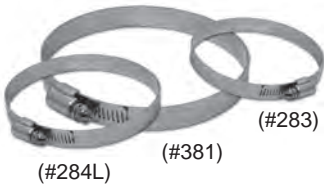

(#283)
(#381)
(#284L)

ACCESSORIES

Our high quality galvanized worm gear clamps get the job done without binding when tightening. Clamps are offered from size 3" to 8" depending on your requirements.

CLAMPS FOR FLEXIBLE, SEMI-RIGID & RIGID DUCTS