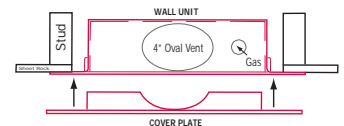

Note: Use our #229 4" Aluminum Snap-Lock Pipe to Pass-Through Box