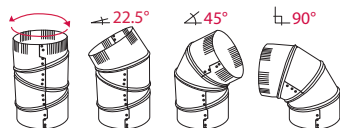

722 4" Galvanized Adjustable Elbow (90 DEGREE - 28 GAUGE)

pack qty: 12
package: bulk pack

INCLUDES:
1 - galvanized adjustable elbow

OTHER SIZES AVAILABLE:

ITEM	SIZE	QTY	PACKAGE	GAUGE
721	3"	12	bulk pack	28
723	5"	12	bulk pack	30
724	6"	12	bulk pack	28
725	7"	12	bulk pack	28
726	8"	12	bulk pack	28