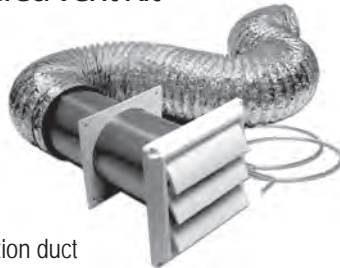

APPLIANCE ACCESSORIES

Lambro manufactures two sizes of washing machine trays fitting under standard or oversized washing machines. Our trays fit under front or top load and double stacked washing machines. The trays are non breakable and include a drain fitting. Verify and comply with all local building codes.

(#1375W Packaging)

STANDARD

ducts have greater installation flexibility

COMPLETE KITS

Safely vent your clothes dryer using our UL Listed laminated transition duct kit. UL Listed laminated transition ducts are flame resistant, and can be used in applications where semi-rigid and rigid duct will not work. If you are not sure what venting components to purchase to complete the installation of your clothes dryer, then you should purchase a complete kit. Our kits include all components needed to properly vent from the clothes dryer exhaust to the outside.

- INCLUDES:**
1 - louvered vent w/ tail pipe
1 - UL listed laminated transition duct
1 - trim plate
2 - tension clamps

- Louvers prevent outside elements from entering the vent

OTHER SIZES & COLORS AVAILABLE: