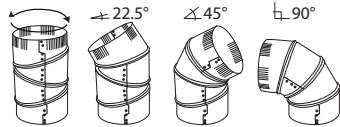

Note: Other sizes available - Refer to our website

ALUMINUM & GALVANIZED ELBOWS

433 6" Aluminum Adjustable Elbow (90 DEGREE)

pack qty: 12
package: display tray

INCLUDES:
1 - aluminum adjustable elbow

OTHER SIZES AVAILABLE: