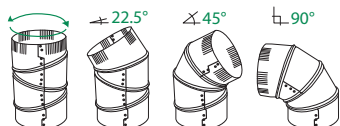

722 4" Galvanized Adjustable Elbow (90 DEGREE - 28 GAUGE)

pack qty: 12
package: bulk pack

INCLUDES:
1 - galvanized adjustable elbow

OTHER SIZES AVAILABLE:

ITEM	SIZE	QTY	PACKAGE	GAUGE
721	3"	12	bulk pack	28
723	5"	12	bulk pack	30
724	6"	12	bulk pack	28
725	7"	12	bulk pack	28
726	8"	12	bulk pack	28