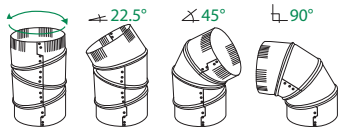

Note: Other sizes available - Refer to our website

ALUMINUM & GALVANIZED ELBOWS

2310 4" Aluminum Adjustable Elbow (90 DEGREE)

pack qty: 12
package: display tray

INCLUDES:
1 - aluminum adjustable elbow

OTHER SIZES AVAILABLE: