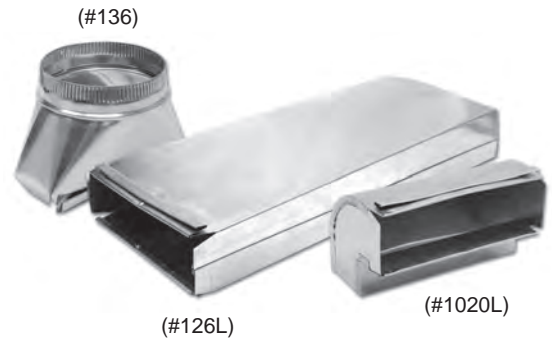

HVAC COMPONENTS

Lambro manufactures a complete line of HVAC venting products to properly vent your forced air heating and cooling systems. Lambro's HVAC venting categories consist of complete installation kits, accessories, vents, flexible UL and non UL Listed laminated and aluminum semi-rigid ducts, flexible UL Listed insulated ducts, rigid ductwork, rigid pipes and elbows needed to complete the installation of your HVAC venting requirements. Please read and follow all manufacturers warnings and instructions supplied with your product you are venting. Verify and comply with local building codes.