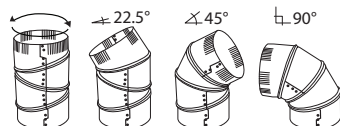

724 6" Galvanized Adjustable Elbow (90 DEGREE - 28 GAUGE)

pack qty: 12
package: bulk pack

INCLUDES:
1 - galvanized adjustable elbow

OTHER SIZES AVAILABLE:

ITEM	SIZE	QTY	PACKAGE	GAUGE
721	3"	12	bulk pack	28
722	4"	12	bulk pack	28
723	5"	12	bulk pack	30
725	7"	12	bulk pack	28
726	8"	12	bulk pack	28