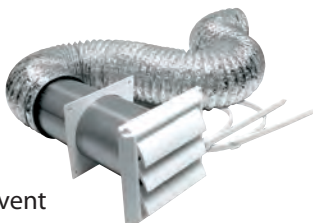

INCLUDES:

- 1 - roof vent
- 1 - laminated duct
- 1 - 3" - 4" adaptor
- 2 - adjustable nylon clamps

407W 4" x 8' Louvered Vent Kit

(WHITE)

pack qty: 10
package: retail box

- Louvers prevent outside elements from entering the vent