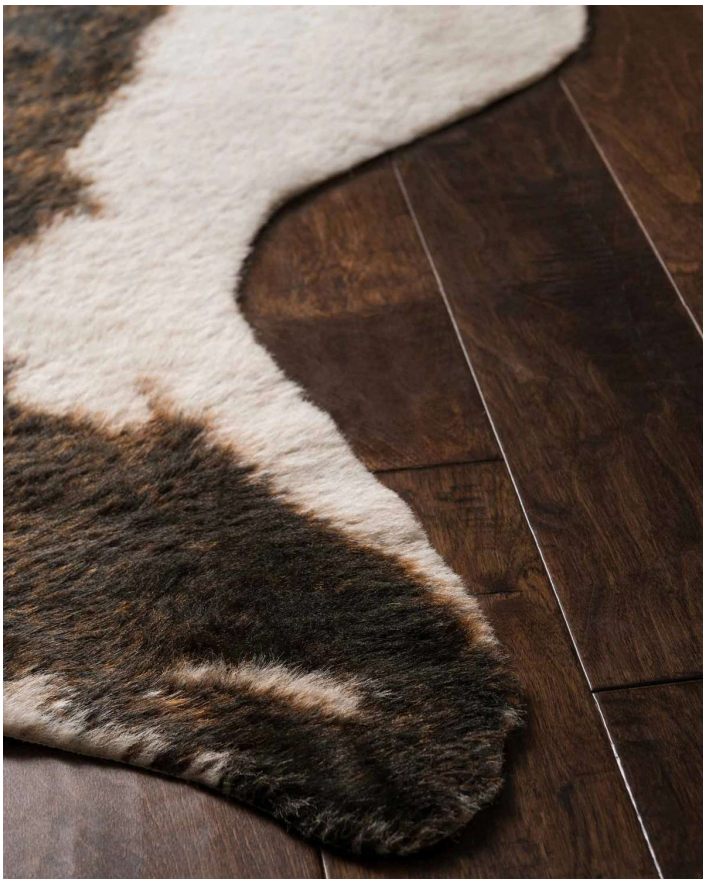

Email: [customerservice@loloirugs.com](mailto:customerservice@loloirugs.com)

Phone: 972-503-5656

Grand Canyon Collection

GC-05 Beige / Brown

Loloi II

---

Power Loomed

45% Polyester | 35% Modacrylic | 20% Acrylic