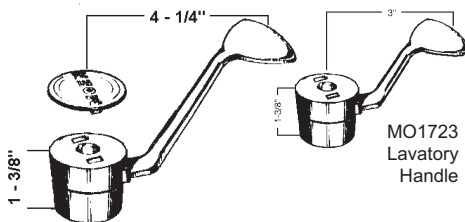

SINGLE HANDLES

HL-56
CARDED

MOEN
REPLACEMENT LEVER

HL-57
CARDED

MOEN
LEGEND LEVER

0-3059
CARDED

MOEN
HANDLE CAP ONLY

MO13098
BULK