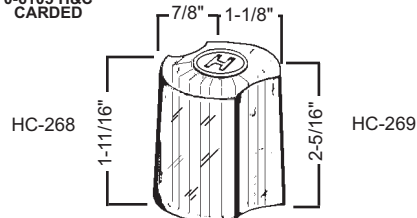

HC-269
HOT & COLD
CARDED SHOWER

AMERICAN STANDARD
CADET (LUCITE)
1 HANDLE W/HOT&COLD BUTTONS

0-8560 H
0-8562 C

XS-501
1/2X10-24

01-4087
ADAPTOR

01-4018
HANDLE

0-6105 H&C
CARDED

HL-39
HOT & COLD
CARDED