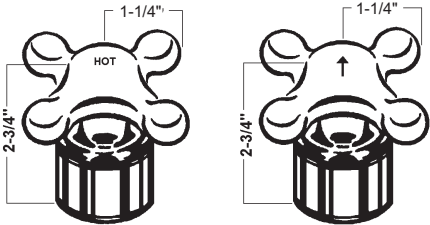

FIT-ALL
CLEAR LEVER

01-4090
ADAPTOR

01-7072

CARDED PB&CLEAR
WITH ADAPTOR

FIT-ALL HANDLES

01-7000
CARDED HOT
LESS ADAPTOR

FIT-ALL
SMALL PORCELAIN CROSS

01-4090
ADAPTOR