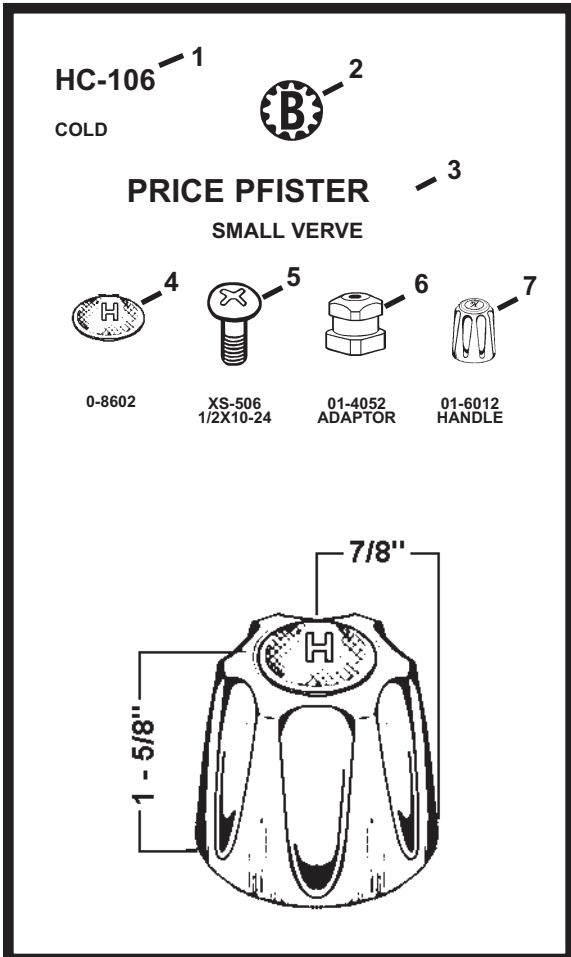

LASCO

HANDLES

BUTTONS

SCREWS

LASCO HANDLES

The catalog is divided into three sections

1: TWIN HANDLE FAUCETS & SHOWERS PAGE 1- 30
It is sorted first by handle broach (A/B/C etc.), then by manufacturer name.

- 1- Item number/index
- 2- Broach size (see listing page 39)
- 3- Manufacturer and description
- 4- Index button
- 5- Handle screw
- 6- Adaptor (for adapt-a-handle)
- 7- Adapt-a-handle

TWIN HANDLES

CRANE OLD STYLE
DISC USE
HC-158