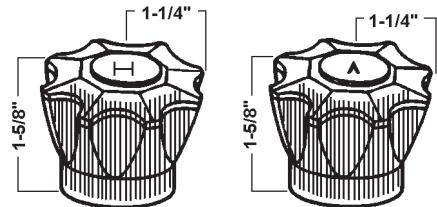

01-5003
CARDED

FIT-ALL VISE GRIP
LEVER
1 PAIR

01-5001
CARDED

FIT-ALL VISE GRIP
CROSS
1 PAIR

01-5005
CARDED

FIT-ALL VISE GRIP
LUCITE
1 PAIR

01/06/00

HANDLE SCREWS