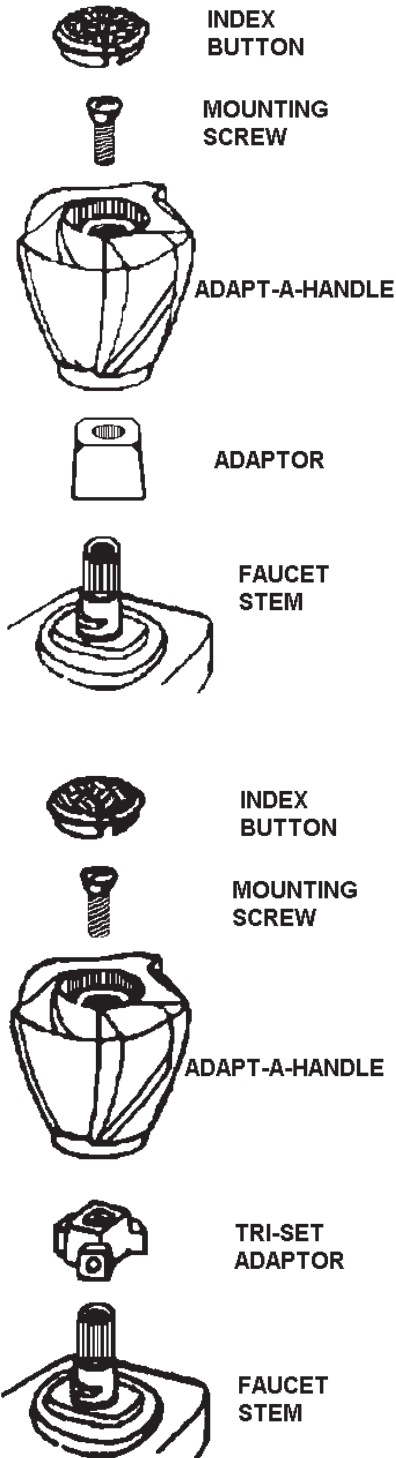

VALLEY
BACK TO BACK (LUCITE)
WITH BUTTON /ADAPTOR & SCREW

0-8624

V-7833
SCREW

V-7881
ADAPTOR

07/12/07

ADAPT-A-HANDLE

HOW TO USE

1. First use handle ID gauge 0-SG-1 determine your broach ID letter