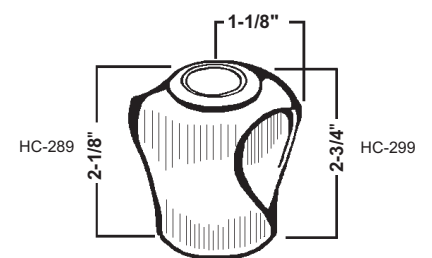

MOEN
ROUND LUCITE
1 HANDLE W/HOT&COLD BUTTONS

HC-289
HOT & COLD
LAVATORY

HC-299
HOT & COLD
SHOWER

KOHLER
CORALAIS LUCITE
1 HANDLE W/HOT&COLD BUTTONS

HC-245
CLEAR
CARDED

HC-254
SMOKED
CARDED

VALLEY
SMALL LUCITE
1 HANDLE W/HOT&COLD BUTTONS