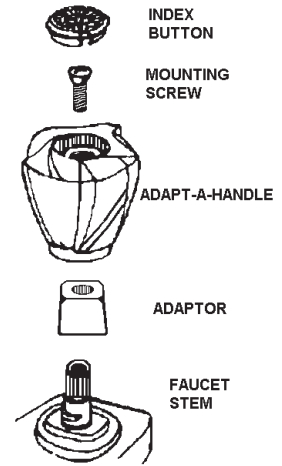

FIT-ALL
SMALL CLEAR LUCITE
1 PAIR

0-8872 H
0-8874 C

01-4090
ADAPTOR

01-4013
CARDED
WITH ADAPTORS

FIT-ALL
SMALL SMOKED LUCITE
1 PAIR

0-8866 H
0-8868 C

01-4090
ADAPTOR

01-4015
CARDED
WITH ADAPTORS