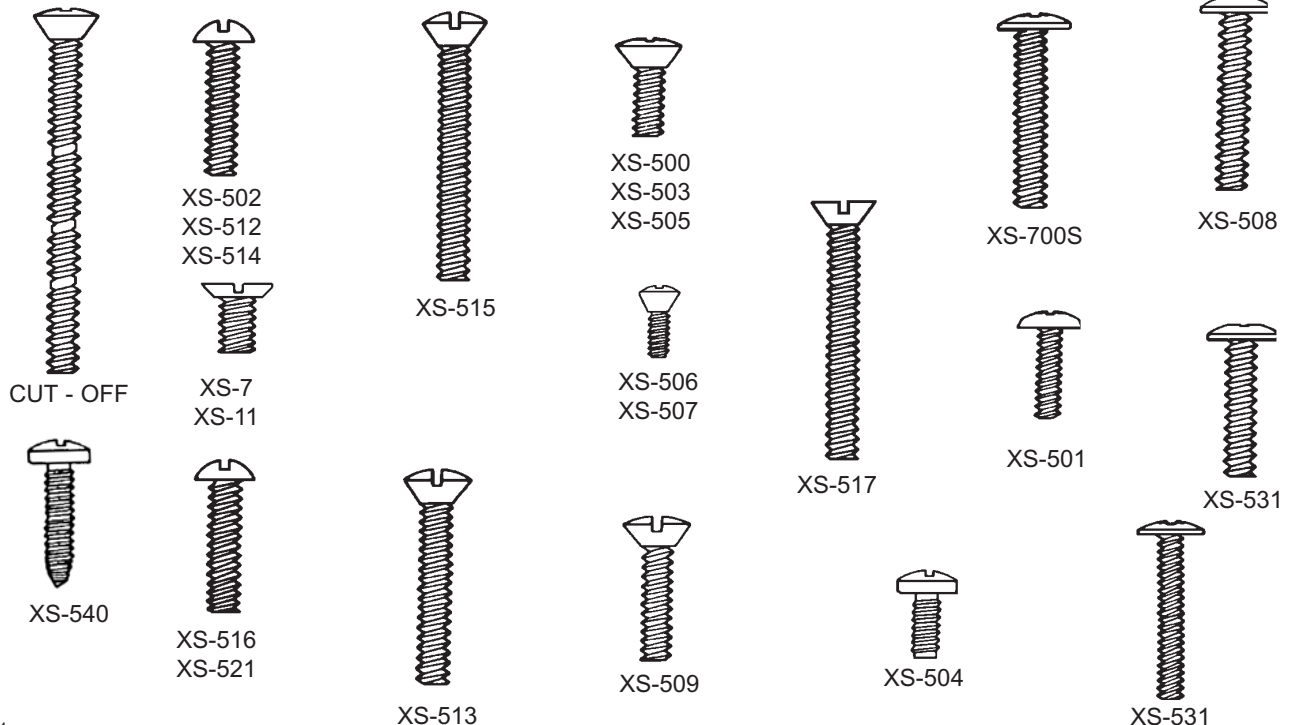

XS-600

Carded