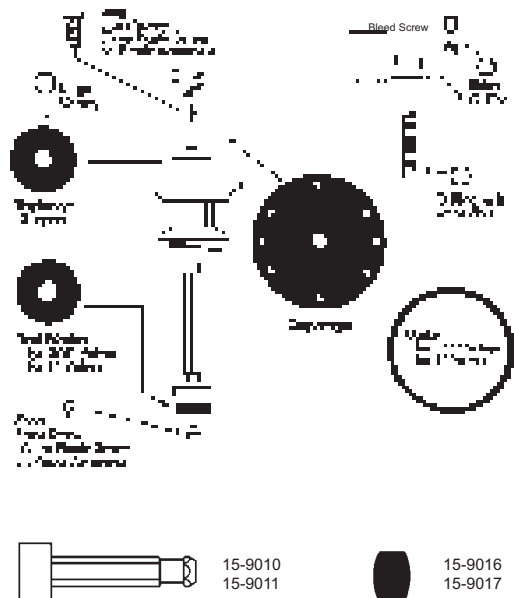

3/4" & 1" ACTUATOR REBUILD KIT