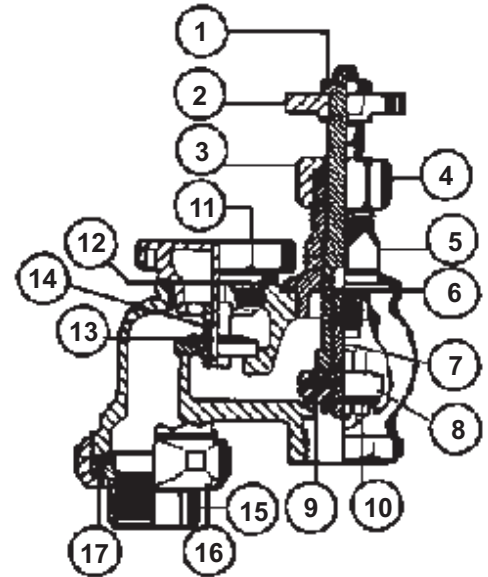

BULK ANTI - SYPHON VALVE PARTS

#1	V-1	Cross Handle Nut	15-9500	15-9500
#2	V-2	Cross Handle	15-9502	15-9502
	V-18	Wheel Handle	15-9546	15-9546
#3	V-3	Stem Packing Nut	15-9504	15-9504
#4	V-4	Stem Packing	15-9506	15-9506
#5	V-5	Stem Bonnet	15-9508	15-9608
#6	V-6	Bonnet Gasket/A.S. Cap Gasket	02-1852	15-9610
#7	V-7	Valve Stem	15-9512	
	V7-8	Valve Stem and Swivel	15-9514	15-9614
#8	V-8	Valve Swivel	15-9516	
#9	V-9	Seat Washer	02-2662	02-2668
#10	V-10	Seat Nut	15-9522	15-9522
#11	V-11	Anti - Syphon Cap	15-9524	15-9624
#12	V-12	Anti - Syphon Cap Gasket	02-1852	15-9610
#12	V-12	Old #350 Anti - Syphon Cap Gasket	02-1854	02-1854
#13	V-13	Float Washer	15-9528	02-1856
#14	V-14	Anti - Syphon Float	15-9530	15-9630
#15	V-16	Union Ball	15-9540	15-9640
#16	V-16W	Union Seal Washer	15-9542	15-9642
#17	V-17	Union Nut	15-9544	15-9644
		Plunger for #262 Valve	15-9532	15-9632