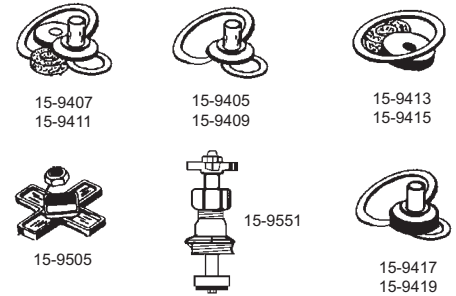

# REPAIR PARTS

DESCRIPTION	3/4" NO.	1" NO.	QTY
<b>CHAMPION ANTI-SYPHON VALVE CARDED REPAIR KITS</b>			
#466 New Style Valve Complete	15-9407		6
#350 Old Style Valve Complete	15-9411	15-9411	6
Anti - Syphon Float Assembly Only	15-9405	15-9409	6
Stem Repair Kit	15-9413	15-9415	6
Cross Handle and Nut Kit	15-9505	15-9505	6
Complete Stem Assembly	15-9551	15-9553	6
262 Vacuum Breaker Repair Kit	15-9417	15-9419	6