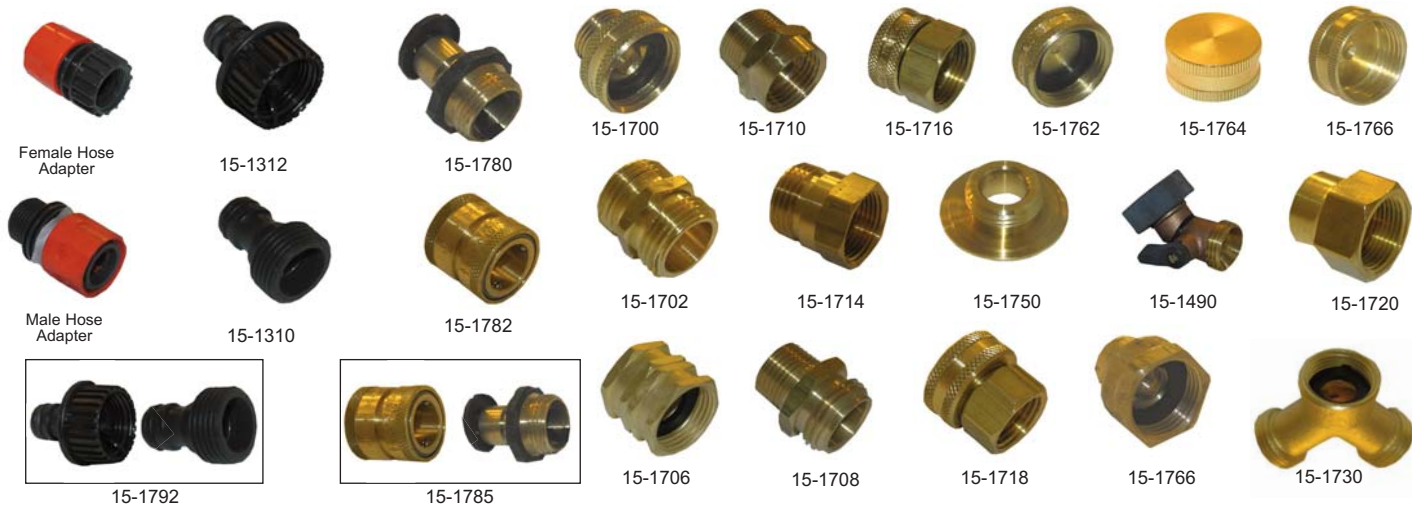

HOSE CONNECTORS

DESCRIPTION	BULK NO.	QTY	ORBIT CARD	QTY	CARDED	CTN. QTY.
PLASTIC QUICK CONNECT						
Male Hose Adapter			15-1310	12	15-1311	6
Female Hose Adapter			15-1312	12	15-1313	6
Kit • Female Hose Connector with (2) Male Adapter			15-1790	12		
Kit • Male Hose Connector with (1) Male Adapter & (1) Female Adapter			15-1792	12		
BRASS QUICK CONNECT						
Male Hose Adapter	15-1780	10				
Female Hose Connector	15-1782	10				
Kit • Male/Female Combo Kit					15-1785	6
BRASS HOSE ADAPTERS						
FHT x 1/2" MIP Swivel	15-1700	10	15-1700U	10/Bag	15-1701	6
MHT x MHT	15-1702	10	15-1702U	10/Bag	15-1703	6
FHT x FHT Swivel	15-1704	10	15-1704U	10/Bag	15-1705	6
MHT x 3/4" MIP x 1/2" FIP	15-1706	10	15-1706U	10/Bag	15-1707	6
FHT x 3/4" MIP x 1/2" FIP	15-1708	10	15-1708U	10/Bag	15-1709	6
MHT x 1/2" MIP	15-1710	10	15-1710U	10/Bag	15-1711	6
MHT x 3/4" FIP	15-1712	10	15-1712U	10/Bag	15-1713	6
FHT x 3/4" FIP Swivel	15-1714	10	15-1714U	10/Bag	15-1715	6
FHT x 1/2" FIP Swivel	15-1716	10	15-1716U	10/Bag	15-1717	6
MHT x 1" FIP	15-1718	10			15-1719	6
FHT x 1/2" FPT	15-1720	10				
HOSE TO TRAP ADAPTER						
Connect a Hose to a SJ Nut Outlet	15-1750	10			15-1751	6
BRASS HOSE CAPS and HOSE WYE						
Hose Cap Heavy	15-1762	10	15-1762U	10/Bag	15-1763	6
Hose Cap Light	15-1764	10				
Hose Cap with 1/8" Tap	15-1766	10			15-1767	6
Hose Cap with 1/4" Tap	15-1768	10			15-1769	6
Hose Cap with 3/8" Tap	15-1770	10			15-1771	6
Gooseneck Connector with Shut-off	15-1490	10			15-1491	6
Brass Hose Wye	15-1730	10			15-1731	6

09/06/11