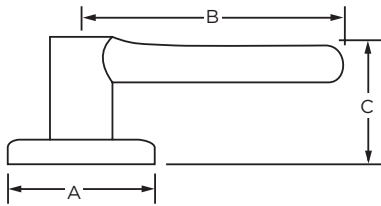

Signature Series

Tustin™ Lever
in Satin Nickel

Tustin™ Lever
in Venetian Bronze

#1 SELLING U.S. LOCK BRAND*

*Source: TraQline US quarterly brand unit share report, Q4 2006 through Q1 2018

Specifications

Door Prep	Cross Bore 2-1/8". Edge bore 1".
Backset	Adjustable 2-3/8" or 2-3/4". UL functions 2-3/4" standard or 2-3/8" optional.
Door Thickness	1-3/8" - 1-3/4" Doors standard. 2-1/4" doors optional on 720 and 740 functions only.
Cylinder	SmartKey Security™ or Pin & Tumbler
Faceplates	1" x 2-1/4" Specify round corner, square corner or drive-in.
Strikes	2-1/4" Full lip. Specify round corner or square corner. Other options available.
Bolt	1/2" Throw
Door Handing	Reversible for both Left and Right handed doors. Specify handing only with Inactive and Interior Pack levers.
ANSI/BHMA	Grade 2 Certified
ADA	Functions 720 and 788 satisfy section 4.13.9 ADA requirement.
UL	Meets UL 3 hour fire rating for 725, 735, 745, 746, 755. Optional UL 1/3 hour fire rating for all functions.

Dimensions

Design	A	B	C	C (Keyed)
Tustin™	2 5/8"	4 7/32"	2 3/32"	2 19/32"

Functions

Passage/Hall/Closet: Both levers always free

Privacy/Bed/Bath: Both levers locked or unlocked by turnbutton inside. Outside lever unlocked by emergency key

Keyed Entry Lever: Both sides locked or unlocked by key outside or turnbutton inside

Half Dummy Trim, Surface Mounted: For doors where only a pull is required. No operation

Tustin™ Lever
in Satin Nickel