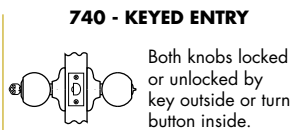

L03/3 Polished Brass   **5** Antique Brass   **11P** Venetian Bronze   **15** Satin Nickel   **15A** Antique Nickel   **26** Polished Chrome   **26D** Satin Chrome   **501** Rustic Bronze   **502** Rustic Pewter   **514** Iron Black