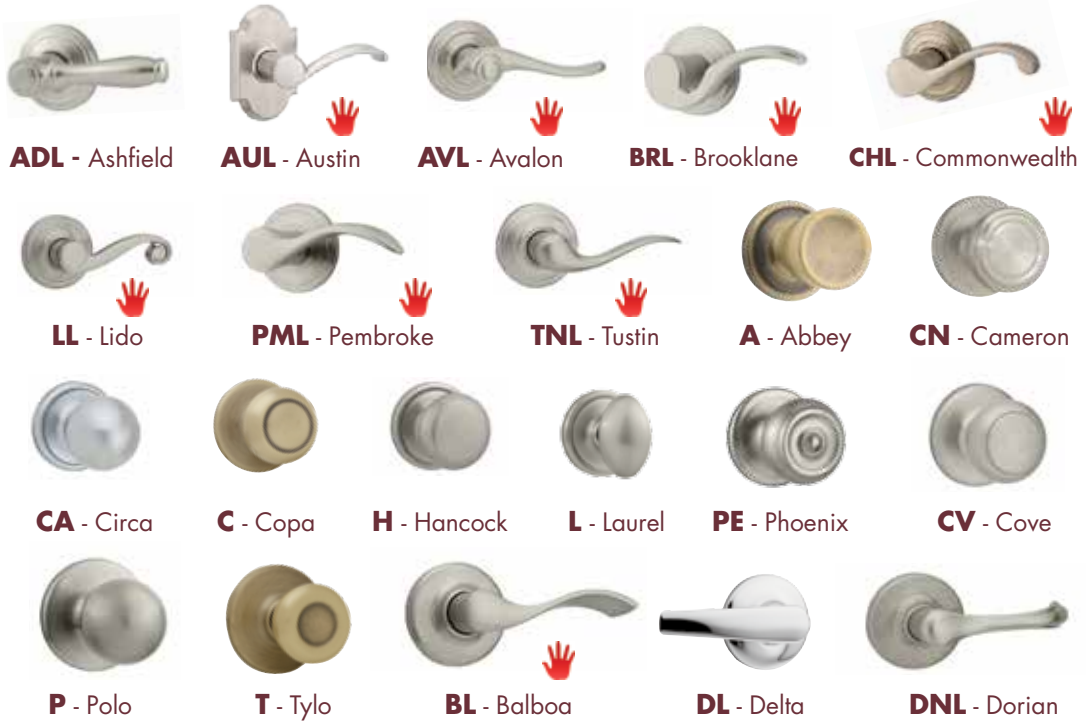

Handleset Interior Trim Pack Options

NOTE: Function # for Katara and Vedani Single Cylinder Interior Trim Pack is 974.