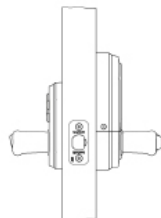

99110 - SmartCode™ Lever

Keyed lever operated by key outside or electronic keypad and thumbturn inside.