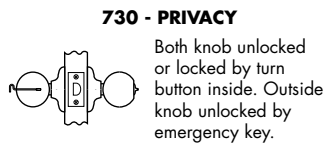

L03/3 Polished Brass   **5** Antique Brass   **11P** Venetian Bronze   **15** Satin Nickel   **15A** Antique Nickel   **26** Polished Chrome   **26D** Satin Chrome   **501** Rustic Bronze   **502** Rustic Pewter   **514** Iron Black