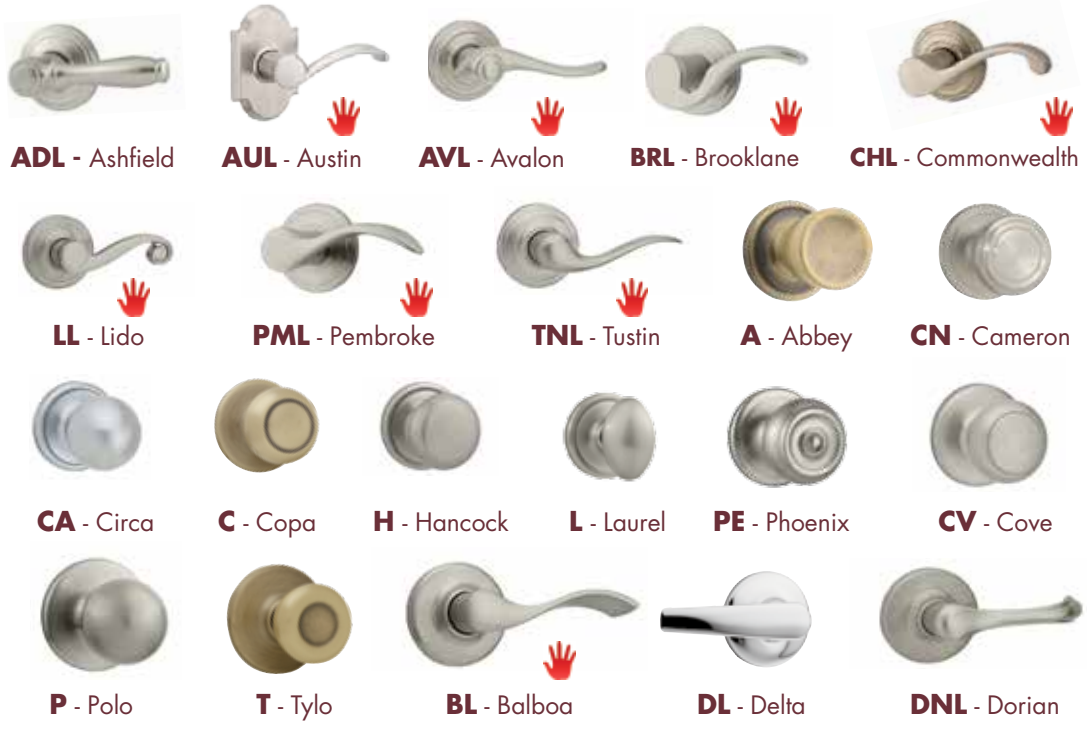

Handleset Interior Trim Pack Options

NOTE: Function # for Katara and Vedani Single Cylinder Interior Trim Pack is 974.