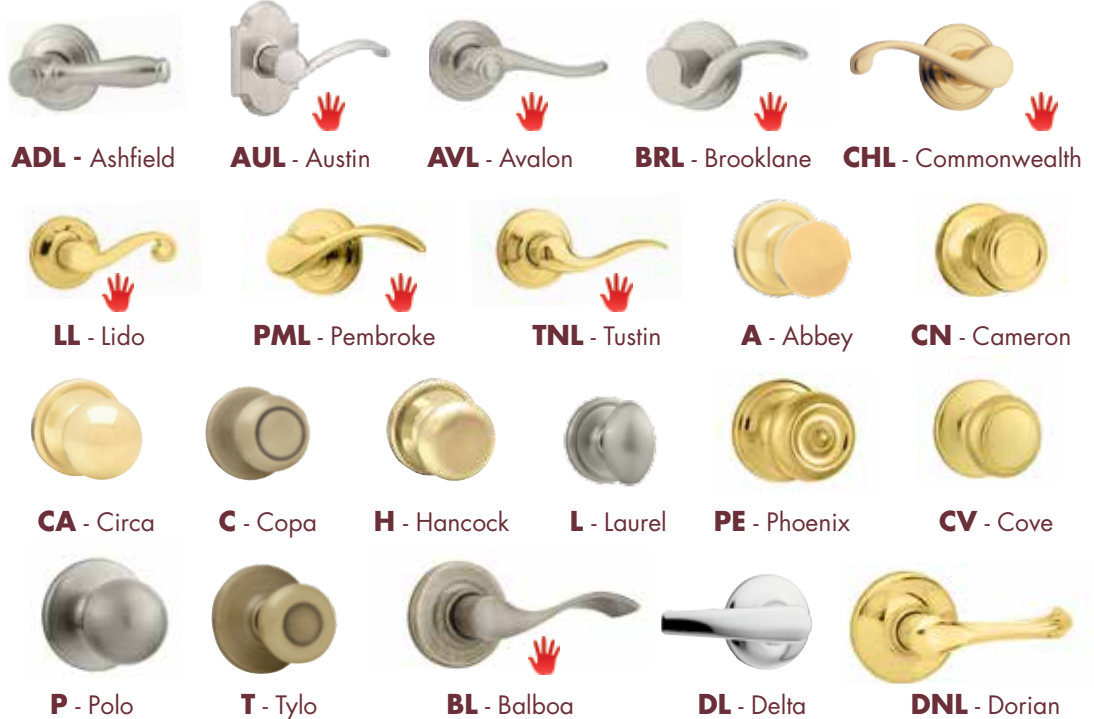

PRODUCT SAMPLE FOR HANDLESET: 801CE 3 SMT LIP (Chelsea HS) + **967H 3 SMT** (Hancock Knob)

801CE	3	SMT	LIP	+	967H	3	SMT
Function & Design EXTERIOR DOUBLE CYLINDER TRIM, CHELSEA	Finish POLISHED BRASS	SmartKey™ (OPTIONAL)	Less Interior Pack		Function & Design INTERIOR TRIM PACK, HANCOCK KNOB	Finish POLISHED BRASS	SmartKey™ (OPTIONAL)

Select **EXTERIOR TRIM** + **INTERIOR TRIM** to order a complete handleset.

CHELSEA - CE Exterior Handleset Trim (Less Interior Pack)

Available Finishes: L03, 3, 5, 11P, 15, 15A, 26, 26D

Handleset Interior Trim Pack Options

NOTE: Function # for Katara and Vedani Double Cylinder Interior Trim Pack is 976.