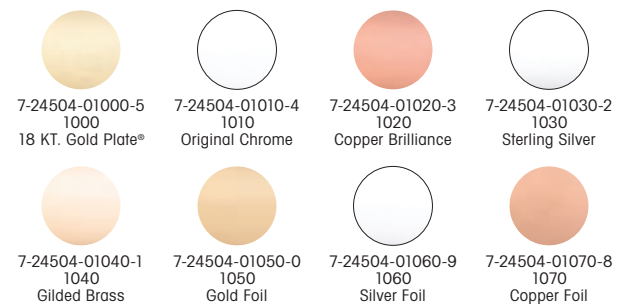

KRYLON® PREMIUM METALLIC

- Highest-quality metallic finish
- Deep lustrous finish resembles actual plating
- Very smooth, high-gloss finish
- Fast drying
- Acid-free

Color Offering

Packed 6 units per case, net weight 8 oz. each.