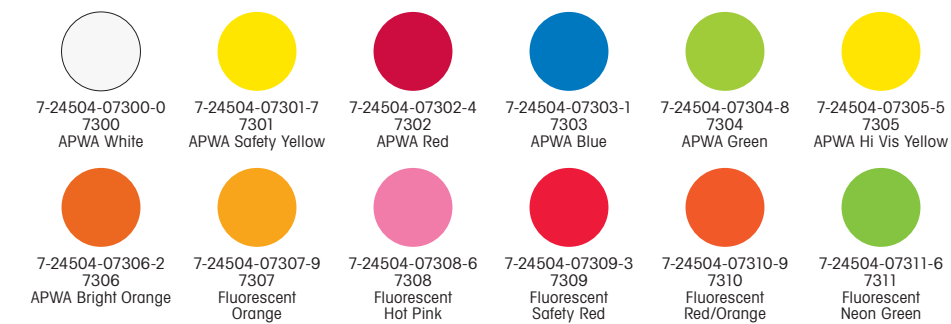

KRYLON® CONTRACTOR MARKING PAINT

SOLVENT-BASED: