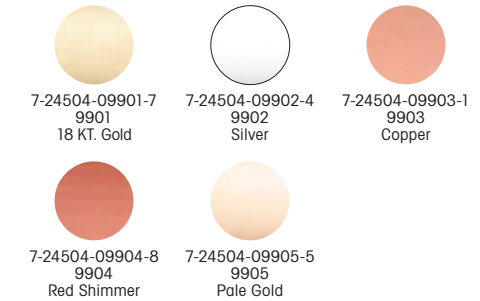

Color Offering

Packed 6 units per case, net weight 1/3 oz. each.

KRYLON® PAINT PEN APPLICATOR TIPS

- Replace frayed tips to extend life of paint pen
- Paints both thick and thin lines
- High quality

UPC CODE #	ITEM #	DESCRIPTION
7-24504-09910-9	9910	Paint Pen Applicator Tips

Packed 12 units per case.

TIPS

Tt

TECHNIQUES

TIPS & TECHNIQUES

HINTS FOR USING METALLIC FINISHES

Most metallic spray finishes are not actual metal finishes but contain dyed metal particles that give the illusion of a metal finish. When shopping for or using a metallic, remember these helpful hints:

Better quality metallic coatings contain smaller metal particles.

Metallics containing finer particles:

- have a smoother finish
- are higher gloss
- more closely resemble actual plating, not painting

Most metallics are not known for exterior durability. If you will be using the paint on an outdoor project, a clear topcoat must be used unless you use a metallic from the Outdoor Spaces® line. It is important to note, however, that some clear coats may somewhat diminish the metal-like finish.

Most metallic spray finishes will not work on Styrofoam® or florals without damaging the material. Krylon® Short Cuts® metallic paints are safe for both Styrofoam and florals, as well as wood, metal and other surfaces.