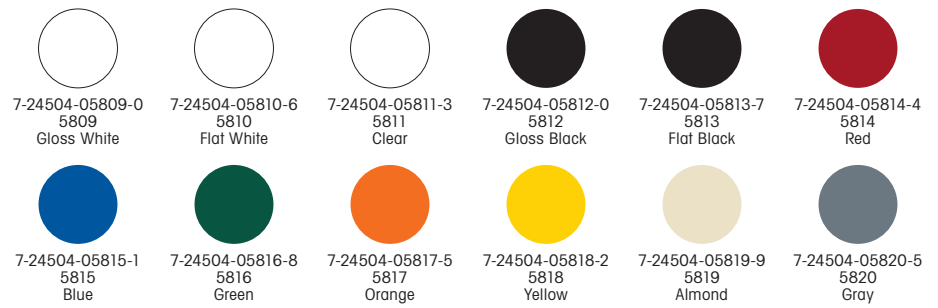

Packed 6 units per case, net weight 16 oz. each.

WROUGHT IRON:

7-24504-05821-2 5821 Black

Packed 6 units per case, net weight 15.25 oz. each.

FIREBOX:

7-24504-05845-8 5845 Black

Packed 6 units per case, net weight 15.5 oz. each.

VENT:

7-24504-05833-5 5833 White

Packed 6 units per case, net weight 16 oz. each.

TREAD AND GRIP:

7-24504-05846-5 5846 Black

Packed 6 units per case, net weight 16 oz. each.