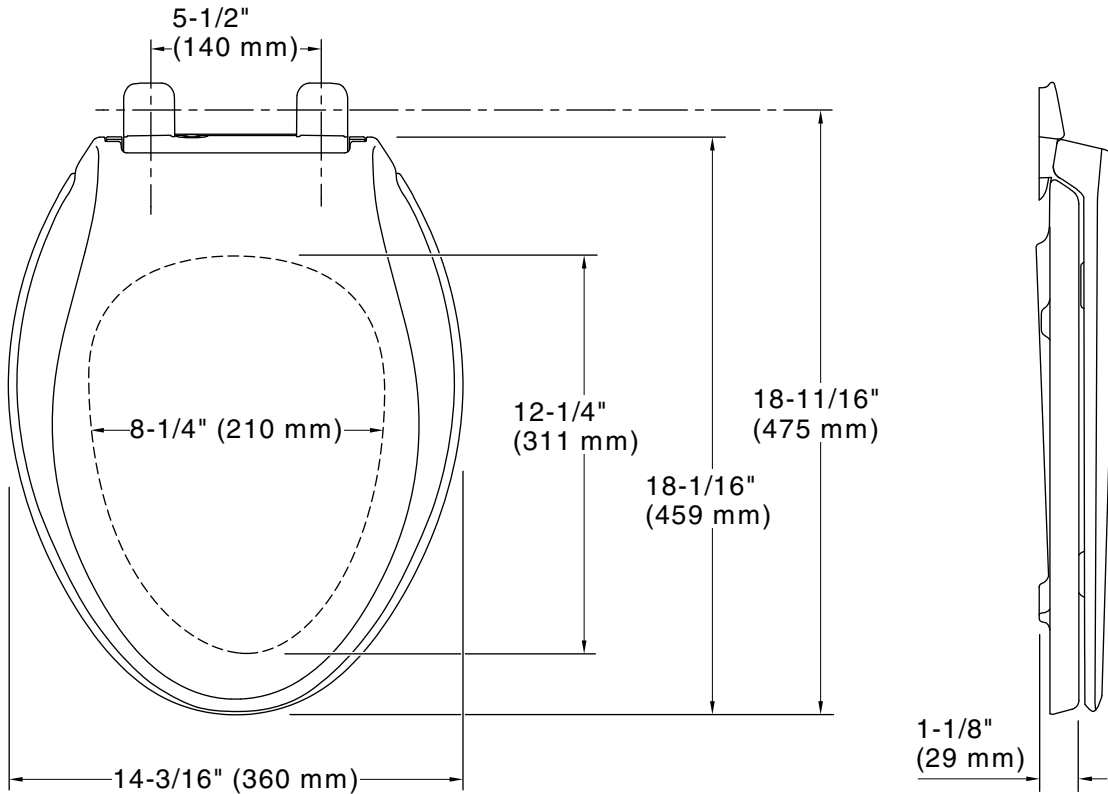

## Technical Information

All product dimensions are nominal.

Seat shape type: Elongated  
Seat front type: Closed-front  
Seat-mounting holes: 5-1/2" (140 mm)