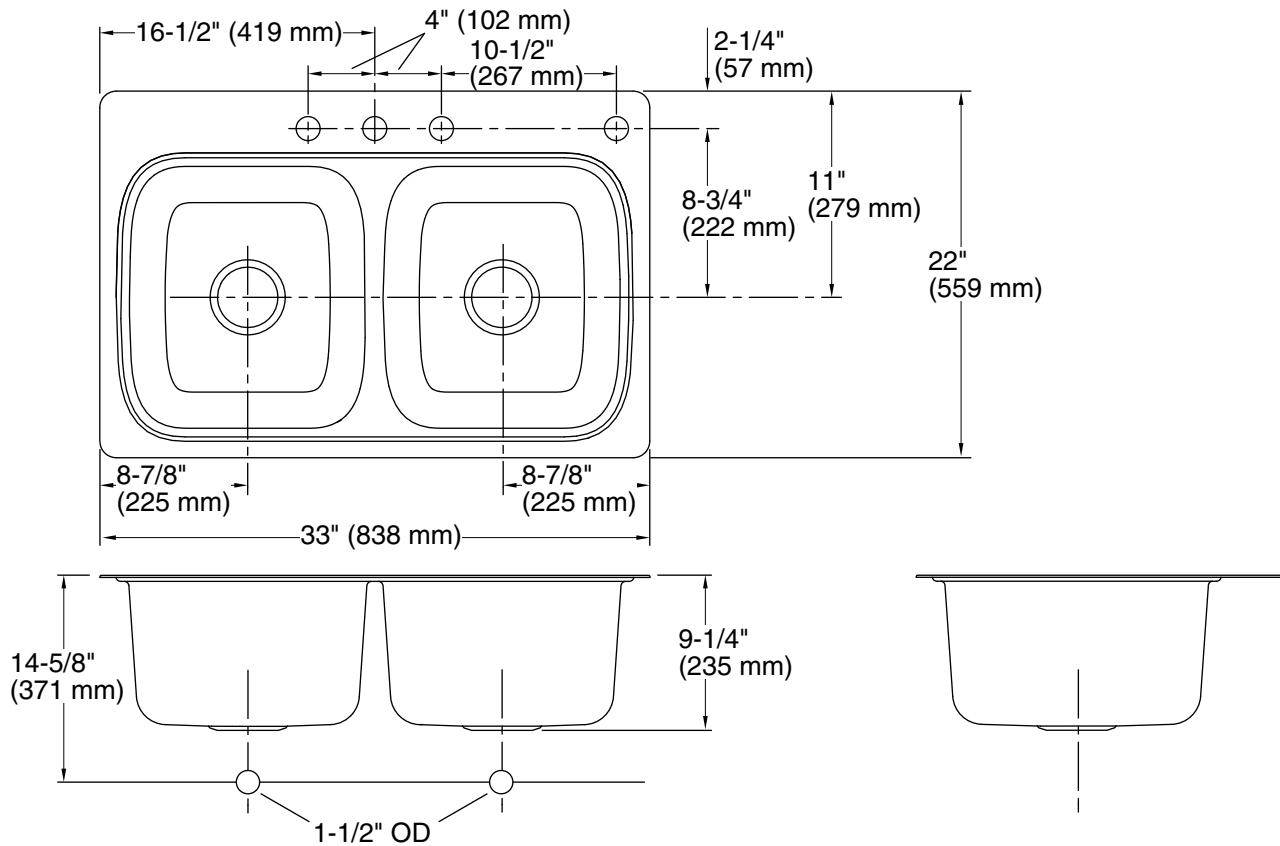

Verse™

33" top-mount double-bowl kitchen sink
K-5267-4

Features

- 36" minimum base cabinet width
- Double-equal bowls
- 9" (229 mm) depth provides generous workspace
- Includes installation hardware
- Three faucet holes and one accessory hole to the right

See website for detailed warranty information.

Technical Information

All product dimensions are nominal.

Bowl configuration: Double equal

Installation: Top-mount

Center(s): 4

Min. base cabinet width: 36" (914 mm)

Bowl area (Left): Length: 14-3/16" (360 mm)
Width: 15-11/16" (398 mm)
Bowl depth: 9" (229 mm)

Bowl area (Right): Length: 14-3/16" (360 mm)
Width: 15-11/16" (398 mm)
Bowl depth: 9" (229 mm)

Number of deck holes: 4

Faucet hole spacing: 4" (102 mm)

Faucet hole(s): 1-7/16" (37 mm)

Drain hole: 3-5/8" (92 mm)

Notes

Install this product according to the installation instructions.