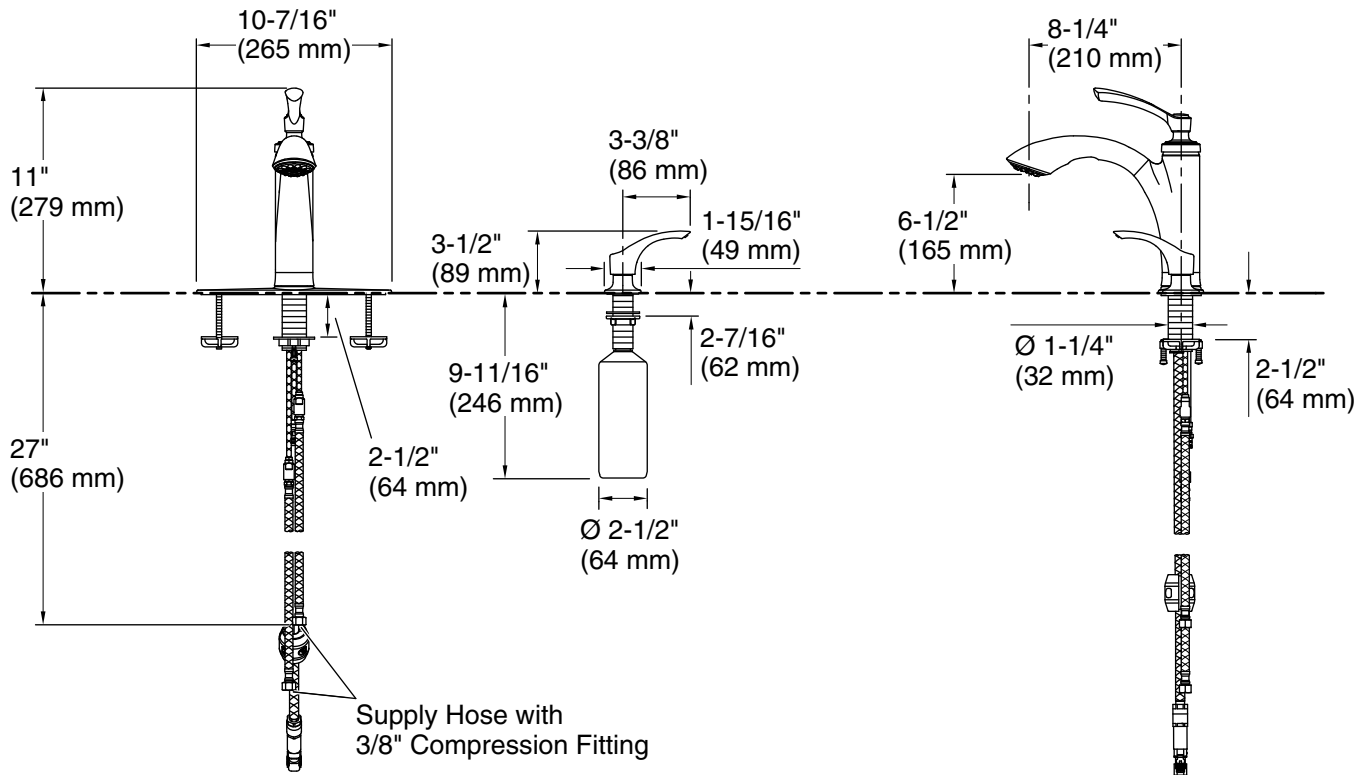

Features

- Single lever handle is simple to use and makes adjusting water temperature easy.
- Two-function pull-out sprayhead with touch-control allows you to switch from stream to spray.
- Ceramic disc valve exceeds industry longevity standards, ensuring durable performance for life.
- MasterClean™ sprayface features an easy-to-clean surface that withstands mineral buildup.
- ProMotion® technology's light, quiet braided hose and swiveling ball joint make the pull-out sprayhead easier and more comfortable to use.
- Includes soap/lotion dispenser.
- 1.5 gpm (5.7 lpm) maximum flow rate at 60 psi (4.1 bar).

Material

- Premium metal construction for durability and reliability.
- KOHLER finishes featuring ScratchShield® technology withstand even the toughest daily use.

Installation

- Installs with 1-, 2-, 3-, or 4- hole sink (escutcheon plate included).
- Flexible supply lines and quick-connect fittings simplify installation.
- Longer shank works with countertops 1/2 inch to 2 1/2 inches thick. For thinner countertops additional material may be required.

Color tiles intended for reference only.

Color Code Description

	CP	Polished Chrome
	VS	Vibrant® Stainless

Technical Information

All product dimensions are nominal.

Faucet:

Flow rate: 1.5 gal/min (5.7 l/min)