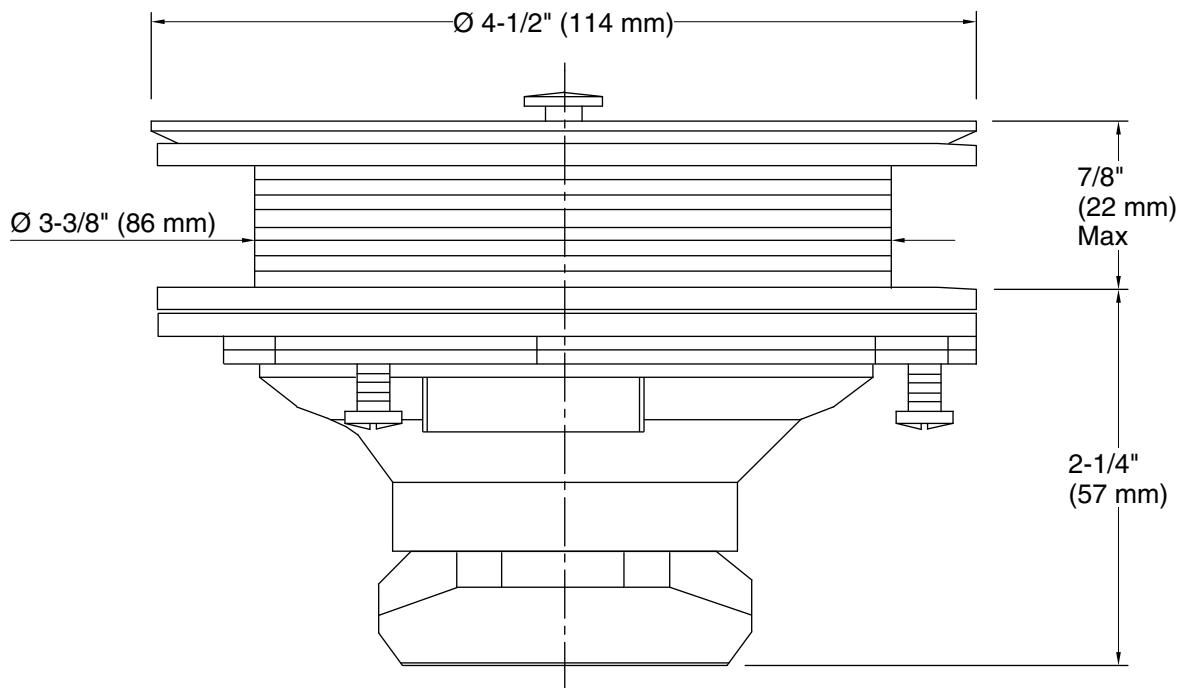

### Features

- Fits sinks with standard 3-1/2- or 4-inch outlet.
- Solid-brass construction.
- For sink installations with 3-1/2" or 4" outlets
- Removable basket strainer with open/close stopper that seals tightly

#### Technical Information

All product dimensions are nominal.

Material: Brass